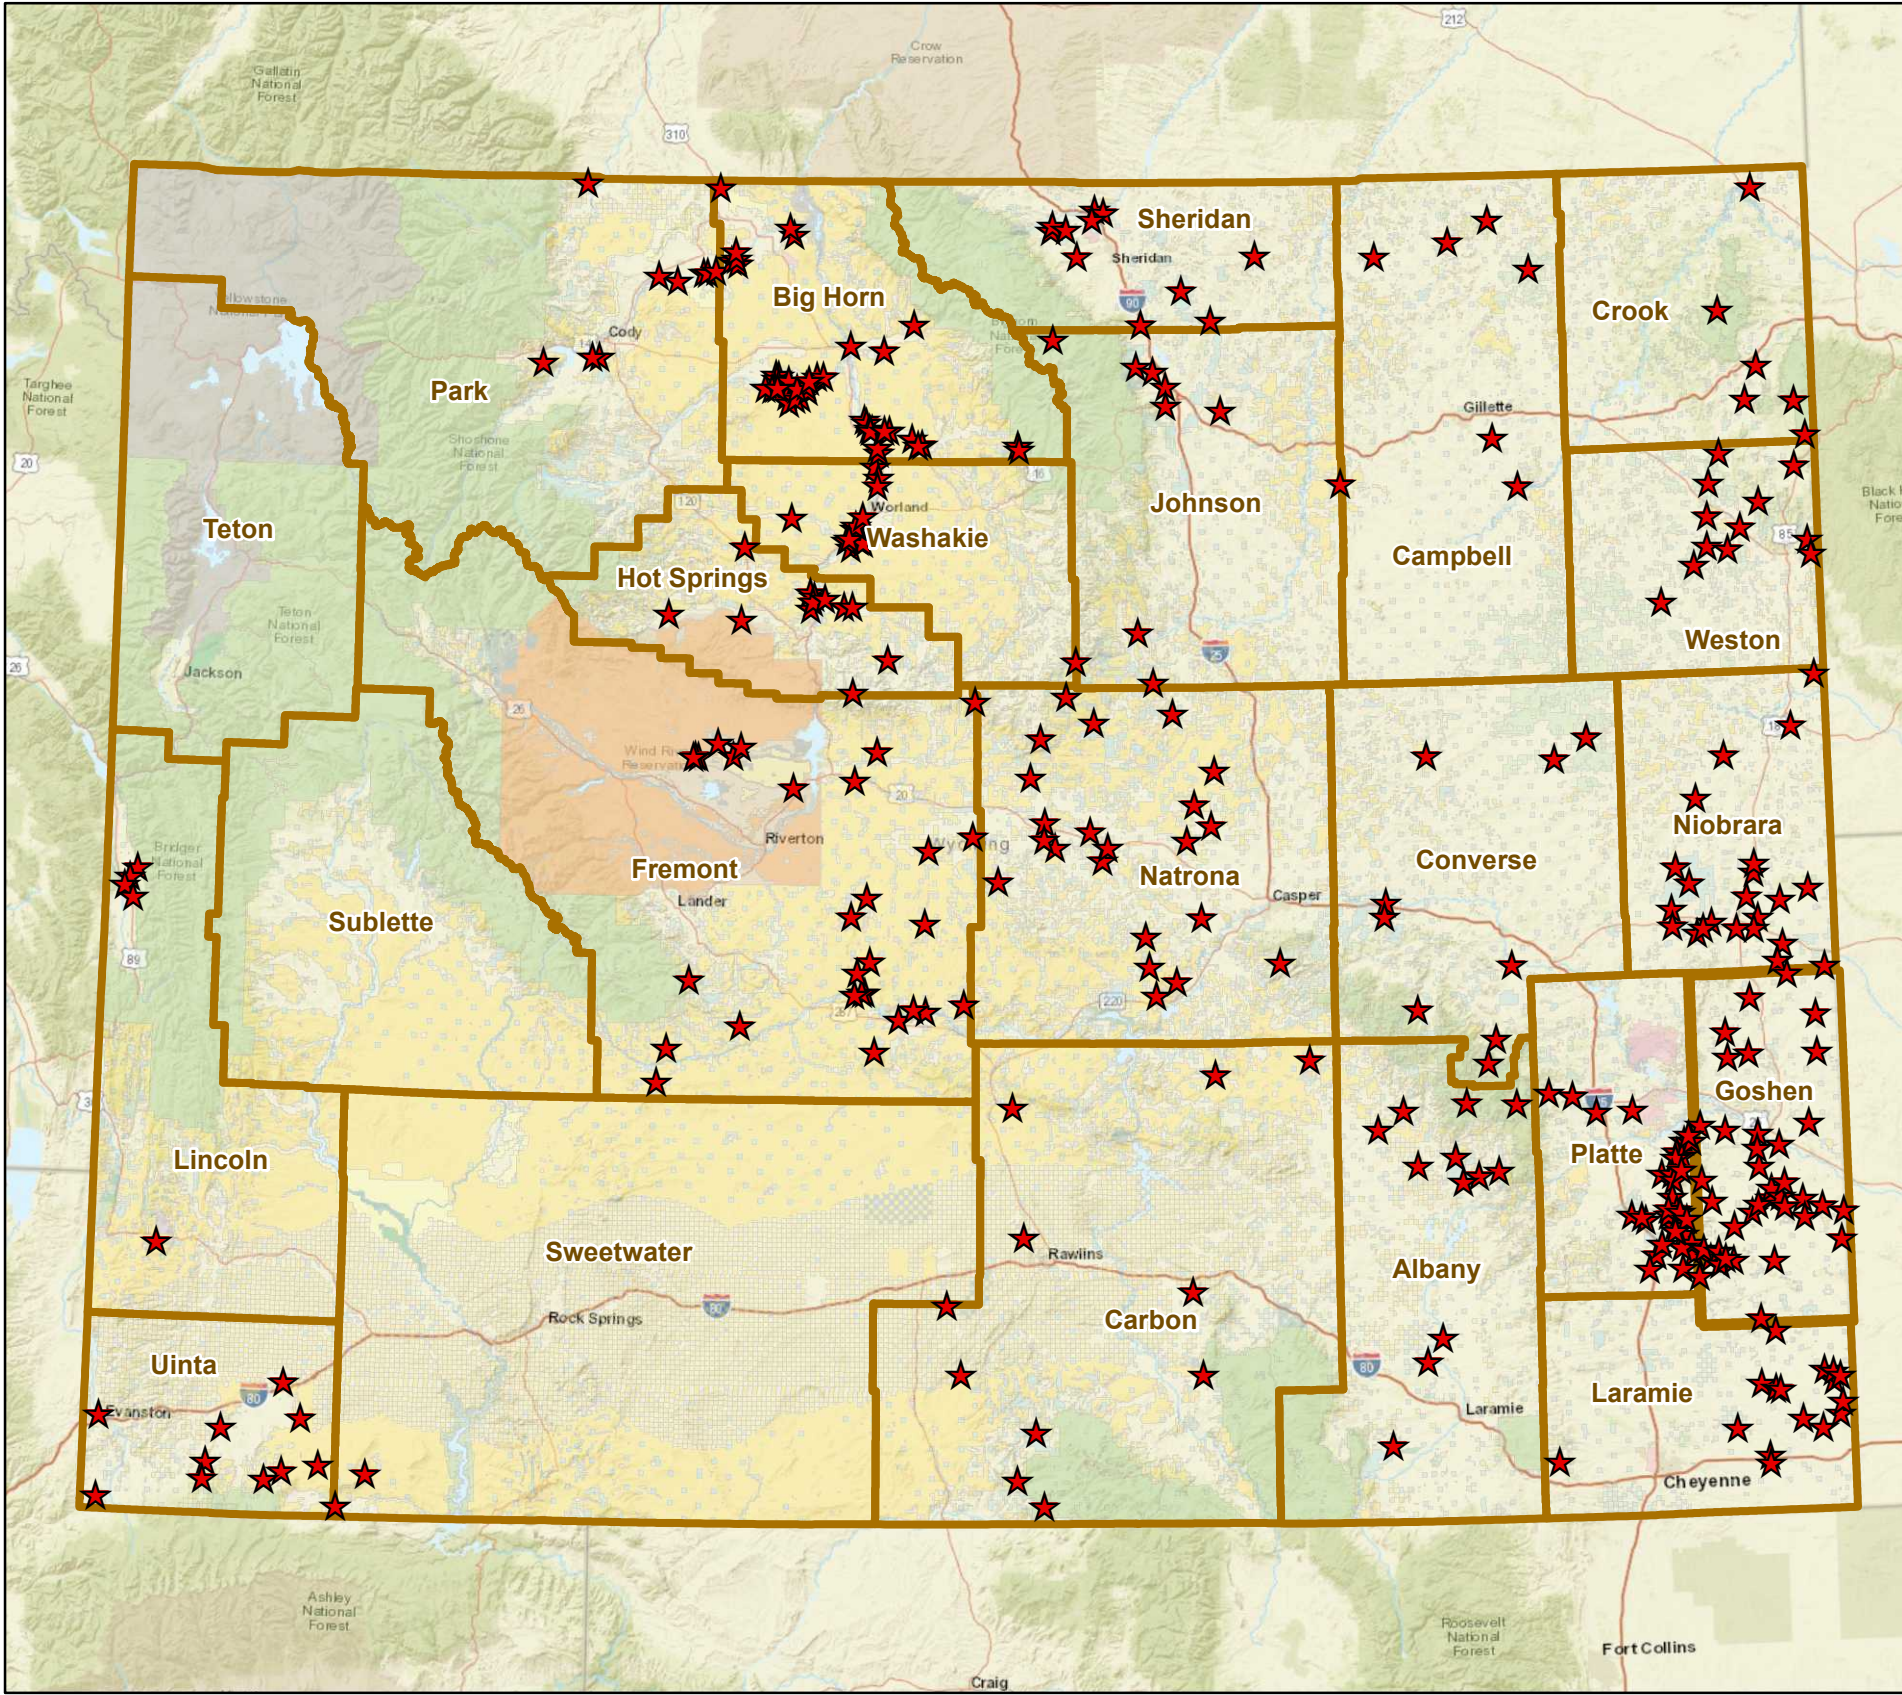

2019 Walk-In Hunting Areas

- ★ WIH Locations
- State
- BLM
- BIA
- Forest Service
- Fish & Wildlife Service
- National Park Service
- DOD
- Bureau of Reclamation
- WY Game & Fish Dept.
- Other Federal
- Private
- County Boundaries

** This maps is for visual use, assistance, and general location only, does not represent a suvey, and is not to be used for legal conveyance. Area boundaries are approximate and can change.