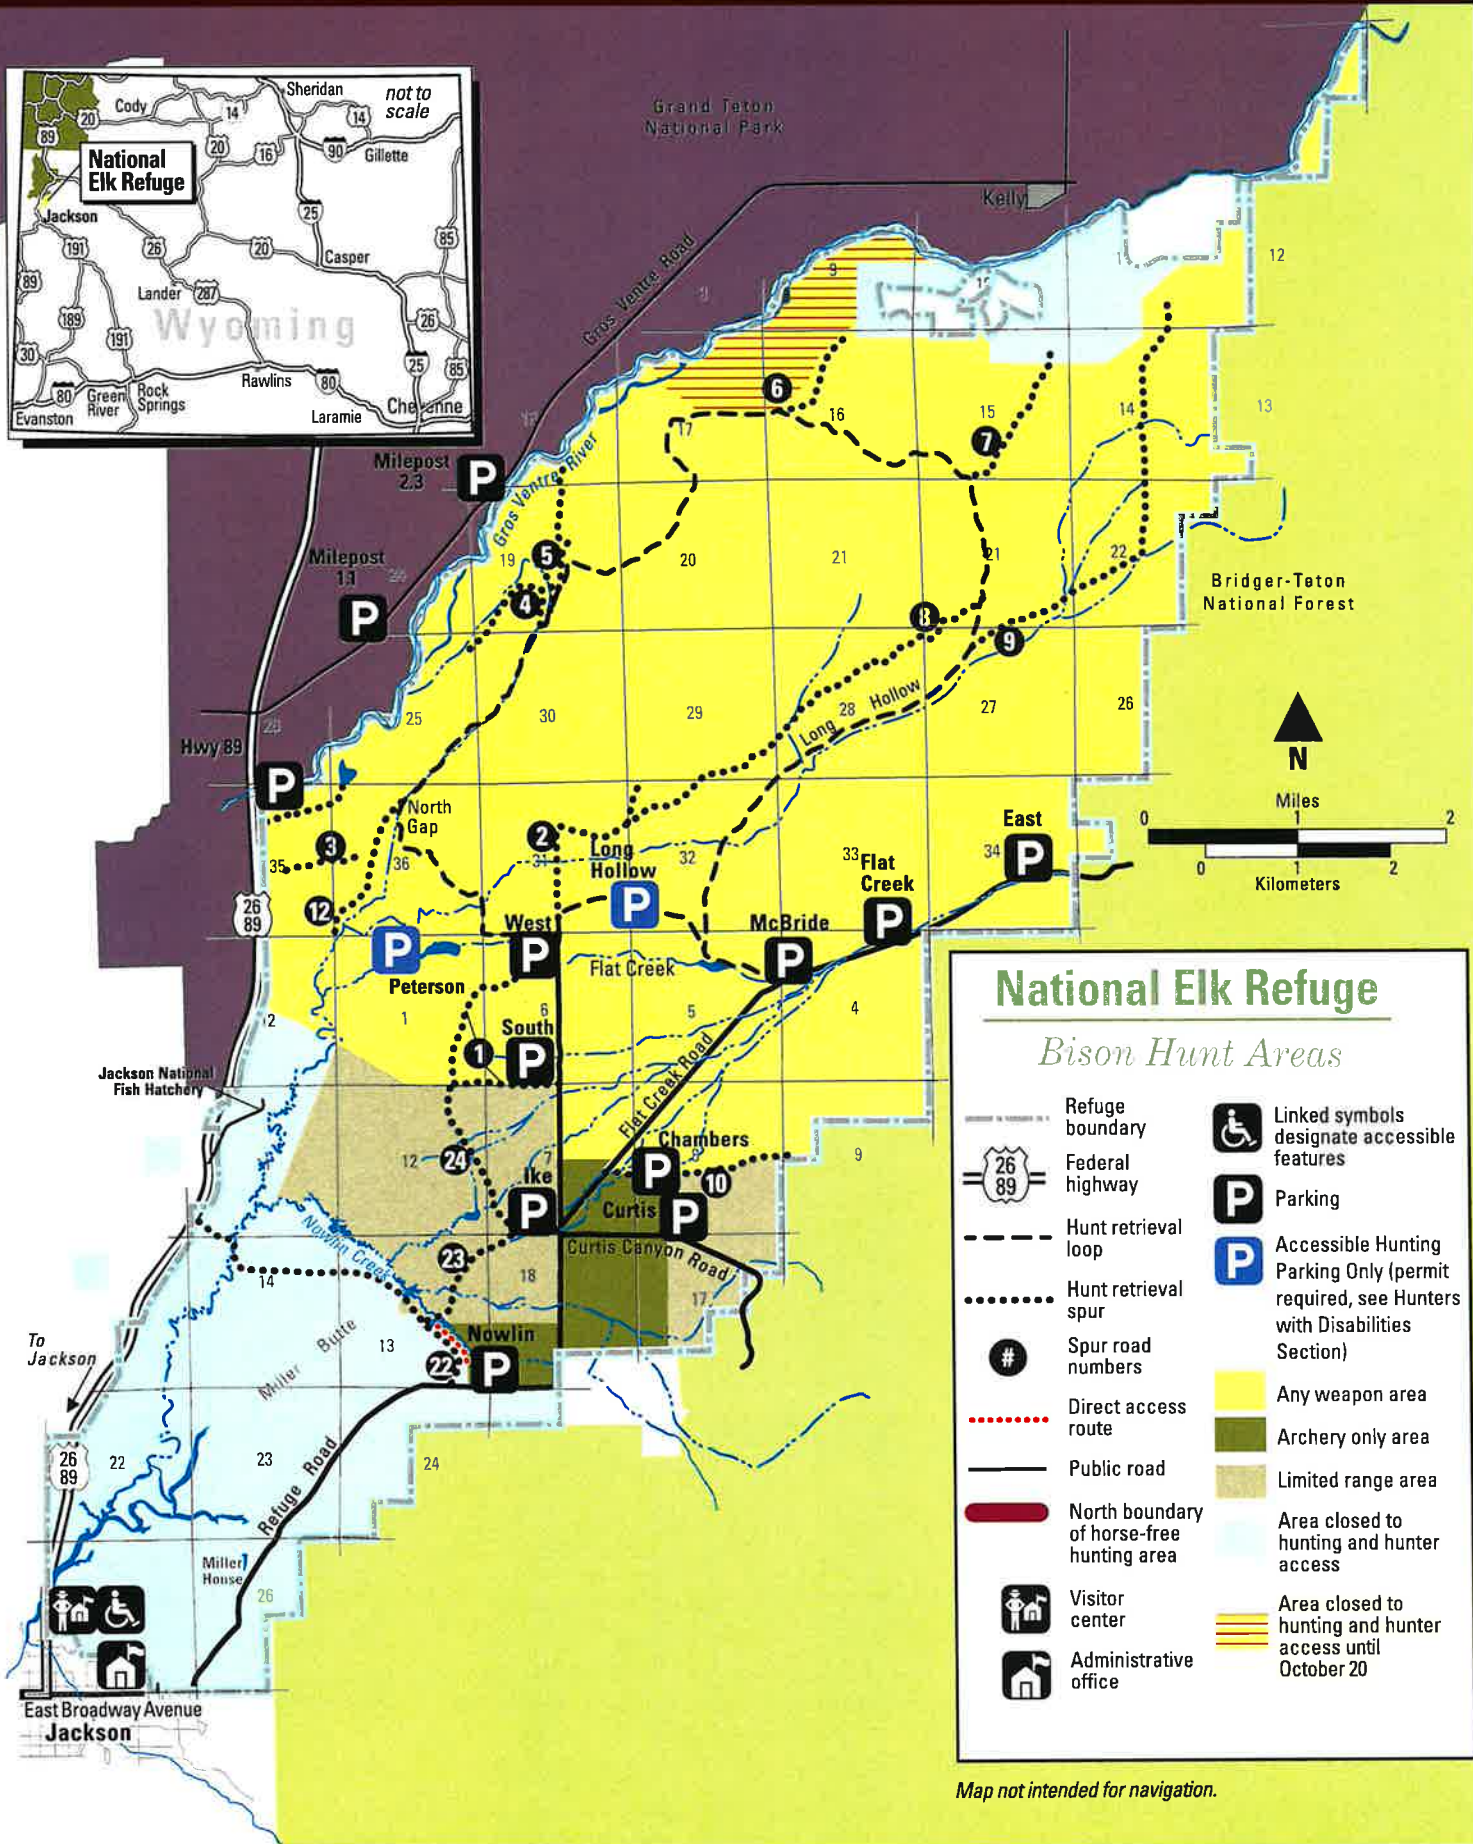

Bison Hunt Map

National Elk Refuge

Bison Hunt Areas

	Refuge boundary		Linked symbols designate accessible features
	Federal highway		Parking
	Hunt retrieval loop		Accessible Hunting Parking Only (permit required, see Hunters with Disabilities Section)
	Hunt retrieval spur		Any weapon area
	Spur road numbers		Archery only area
	Direct access route		Limited range area
	Public road		Area closed to hunting and hunter access
	North boundary of horse-free hunting area		Area closed to hunting and hunter access until October 20
	Visitor center		
	Administrative office		

Map not intended for navigation.