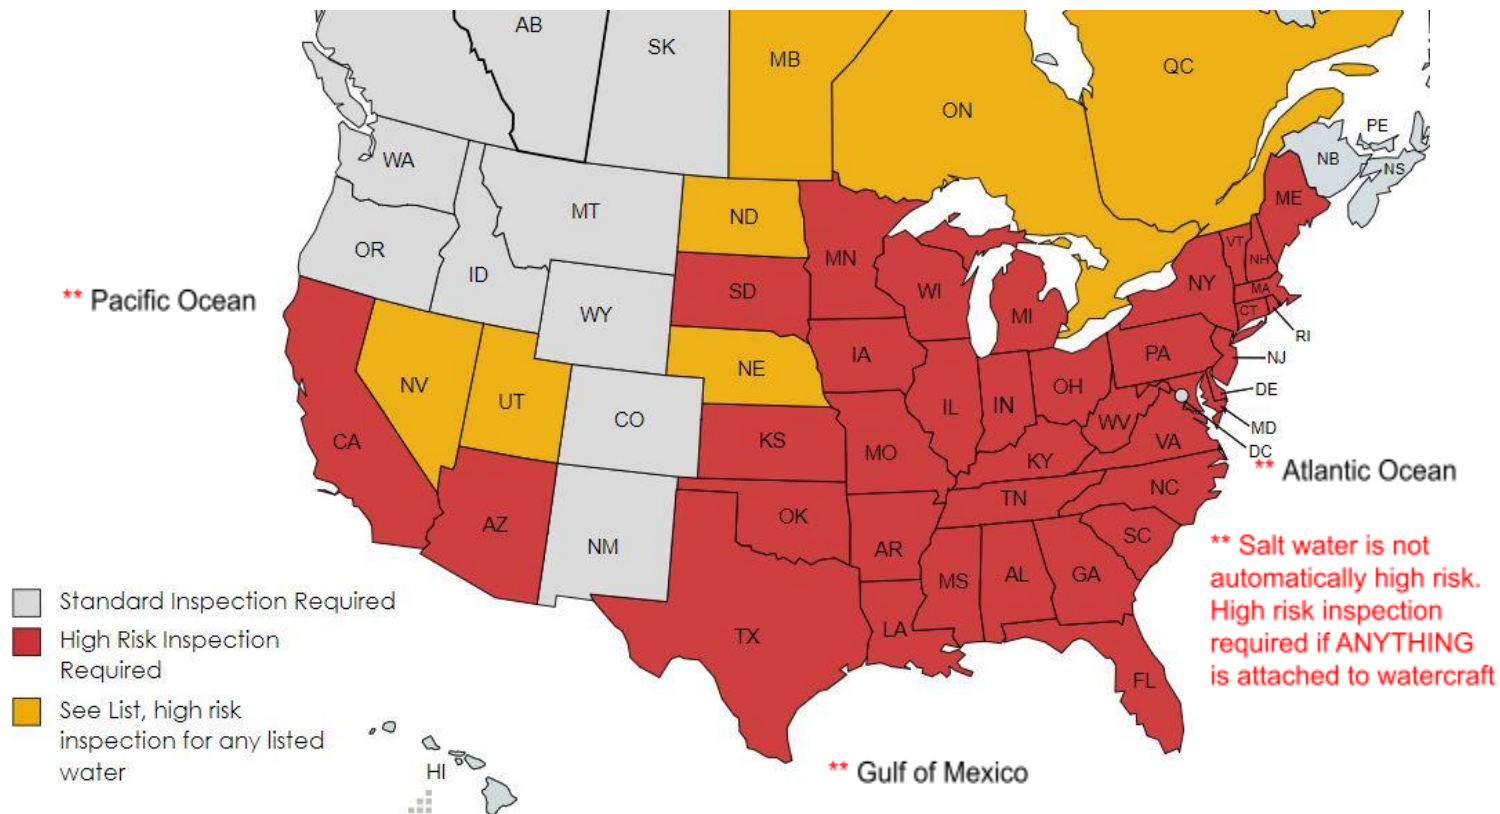

# Map of High Risk States and Waterbodies

<p><b>Nebraska</b>                      Carter Lake (borders IA)                      Cunningham Lake                      Lewis and Clark Lake (borders SD)                      Missouri River                      Offutt Base Lake                      Zorinsky Reservoir</p> <p><b>Nevada</b>                      Colorado River                      Lake Mead (Hoover Dam)                      Lake Mohave (Davis Dam, borders AZ)</p>	<p><b>North Dakota</b>                      Lake Ashtabula                      Red River                      Sheyenne River                      Lake Elsie                      Lake LaMoure                      Twin Lake</p> <p><b>Utah</b>                      Lake Powell (Glen Canyon Dam/Rec Area, borders AZ)</p>	<p><b>Canada</b>                      Lake Winnepeg (MB)                      Nelson River (MB)                      Sipiwesk Lake (MB)                      Lake Superior (ON)                      Lake Ontario (ON)                      Lake Erie (ON)                      St. Lawrence River (QC/ON)</p> <p>Revised 7/14/2022</p>
--	---	---