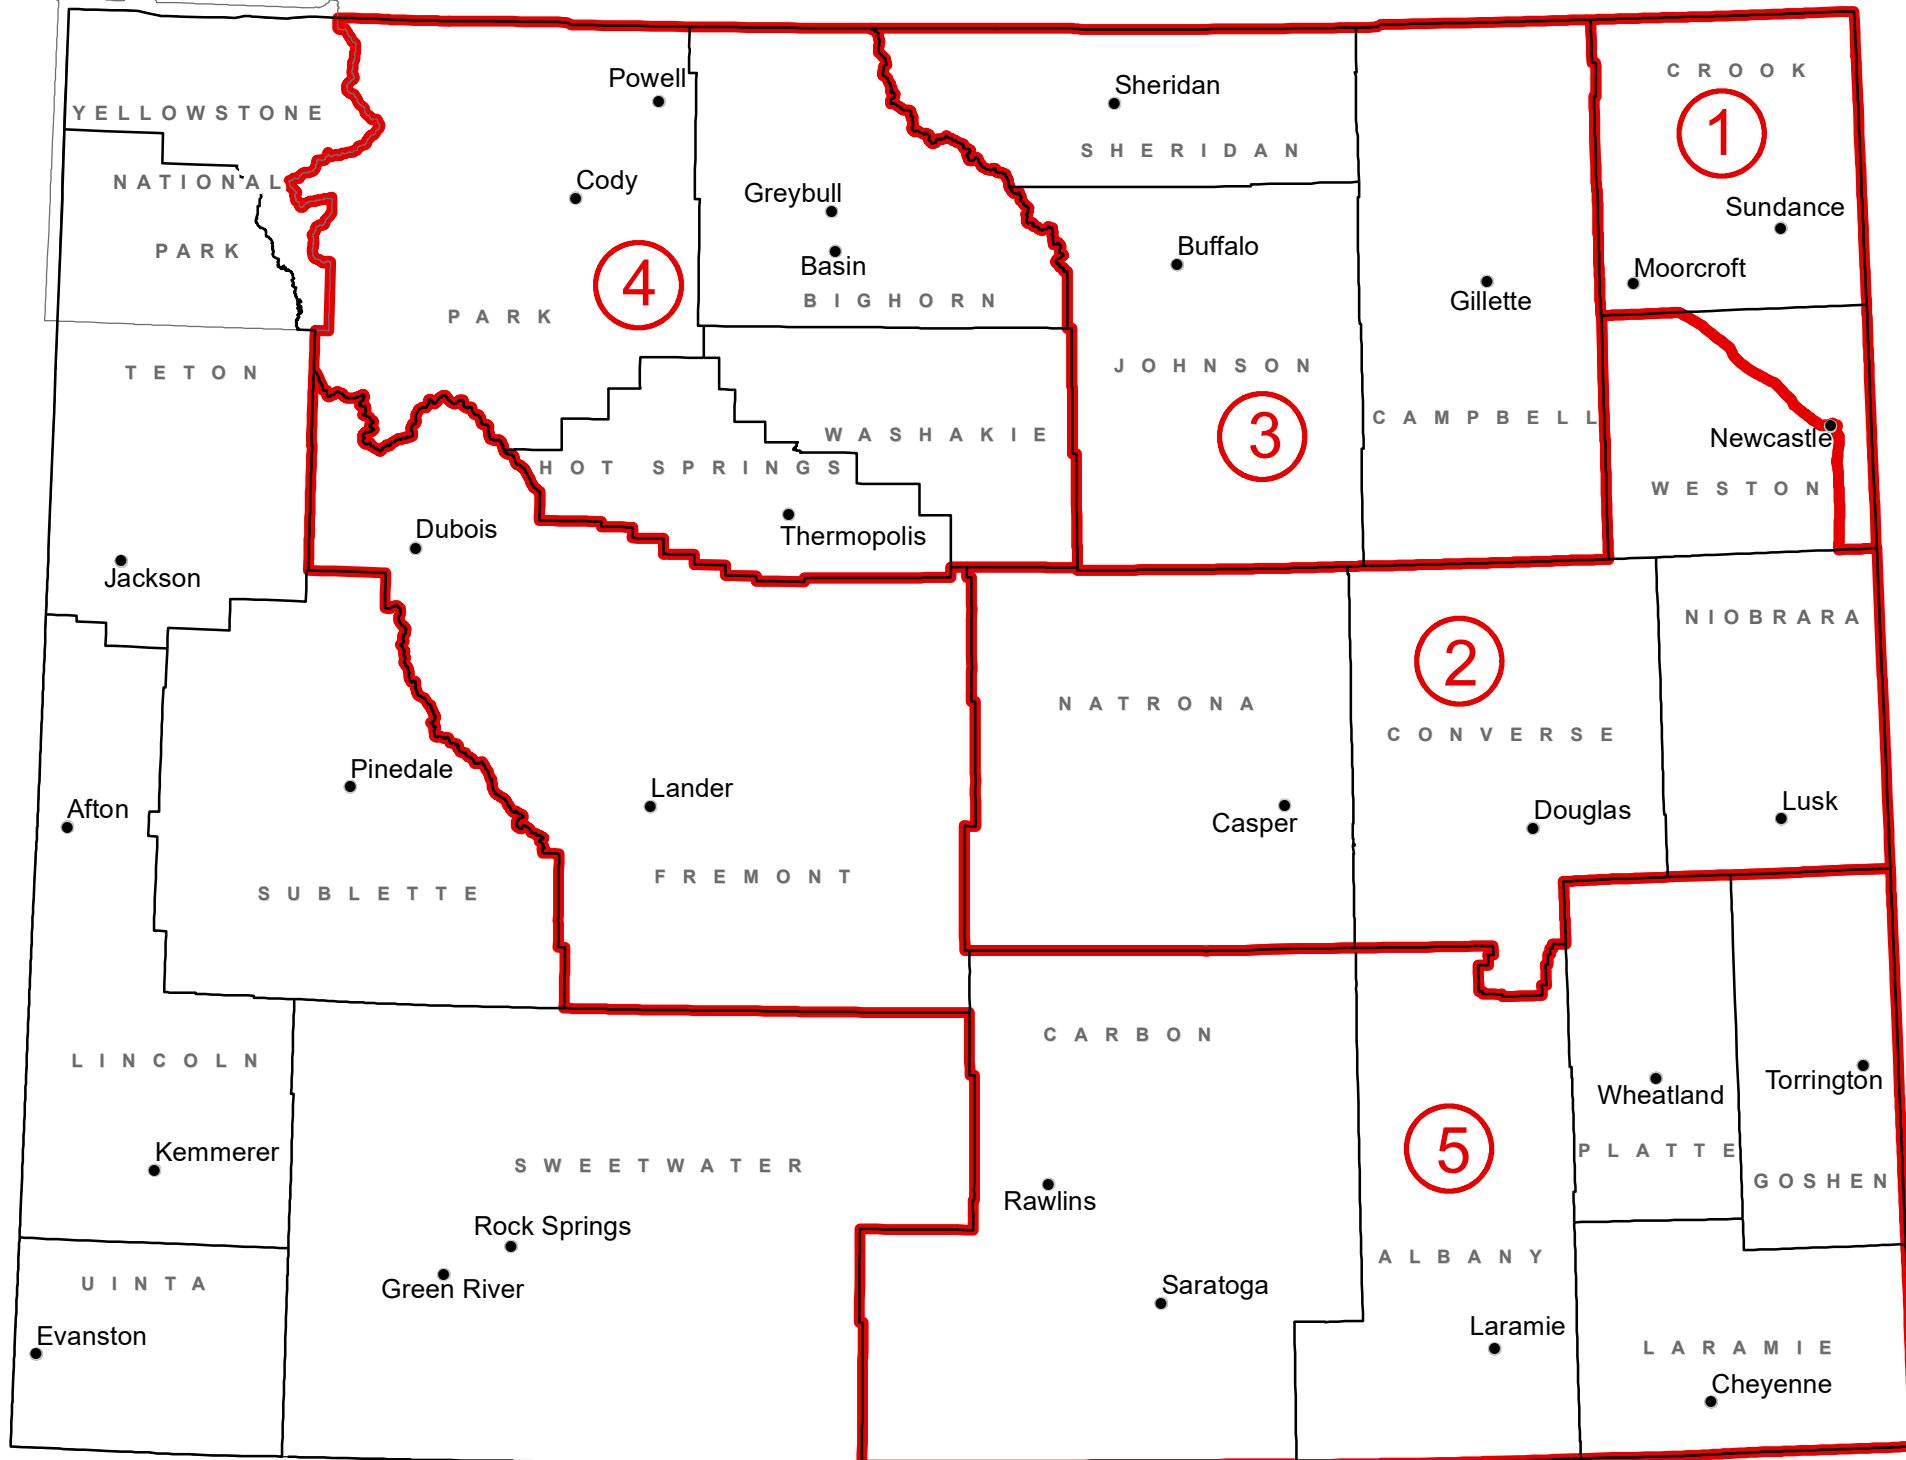

WILD TURKEY HUNT AREAS FALL 2021 - SPRING 2022

THIS MAP IS FOR GENERAL REFERENCE ONLY. Please use the written boundary descriptions in this regulation for detailed boundary information.