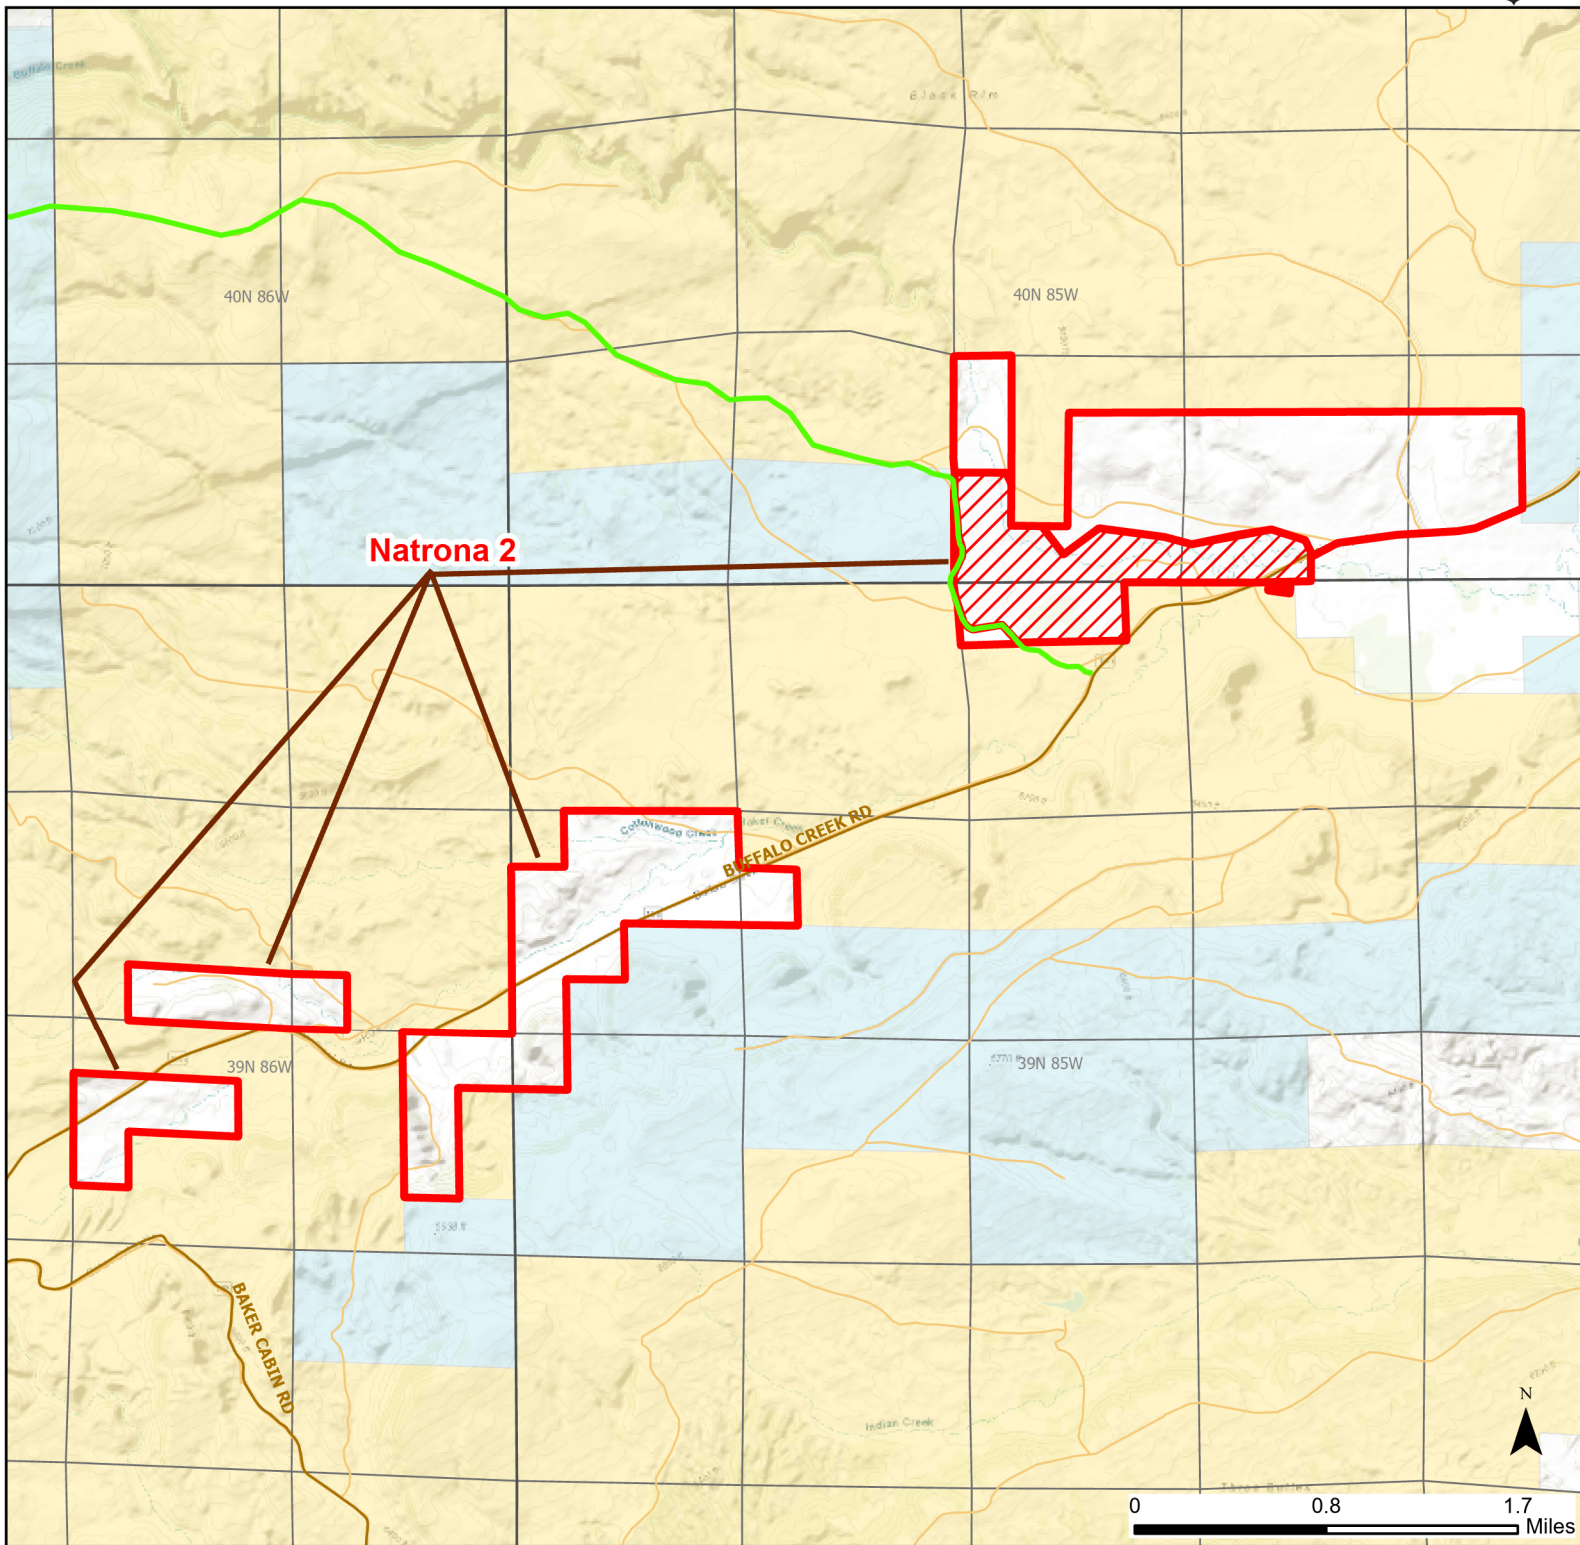

Natrona 2 Walk-in Hunting Area

Access Dates:
09/01 - 12/15
2023 Hunt Season

Parking	Closed Road	Boundary	Limited Range Weapons and Archery	State
Coupon Box	Roads	Archery Only	Other	DOD
Road Closed	County Boundaries	CLOSED		BLM
Open Road				Wyoming Game & Fish Dept.
Special Conditions Apply				Forest Service
				Private

Species allowed to hunt: Antelope, Deer, Elk

Rules: Motorized vehicle access limited to designated roads only. Designated roads are marked with a white arrow.

This map is for visual use, assistance and general location only, does not represent a survey, and is not to be used for legal conveyance. Hunt Area boundaries are approximate, consult Game and Fish Hunting Regulations for descriptions and restrictions. Access to these private lands for any commercial activity must be gained by contacting the individual landowner(s) directly.