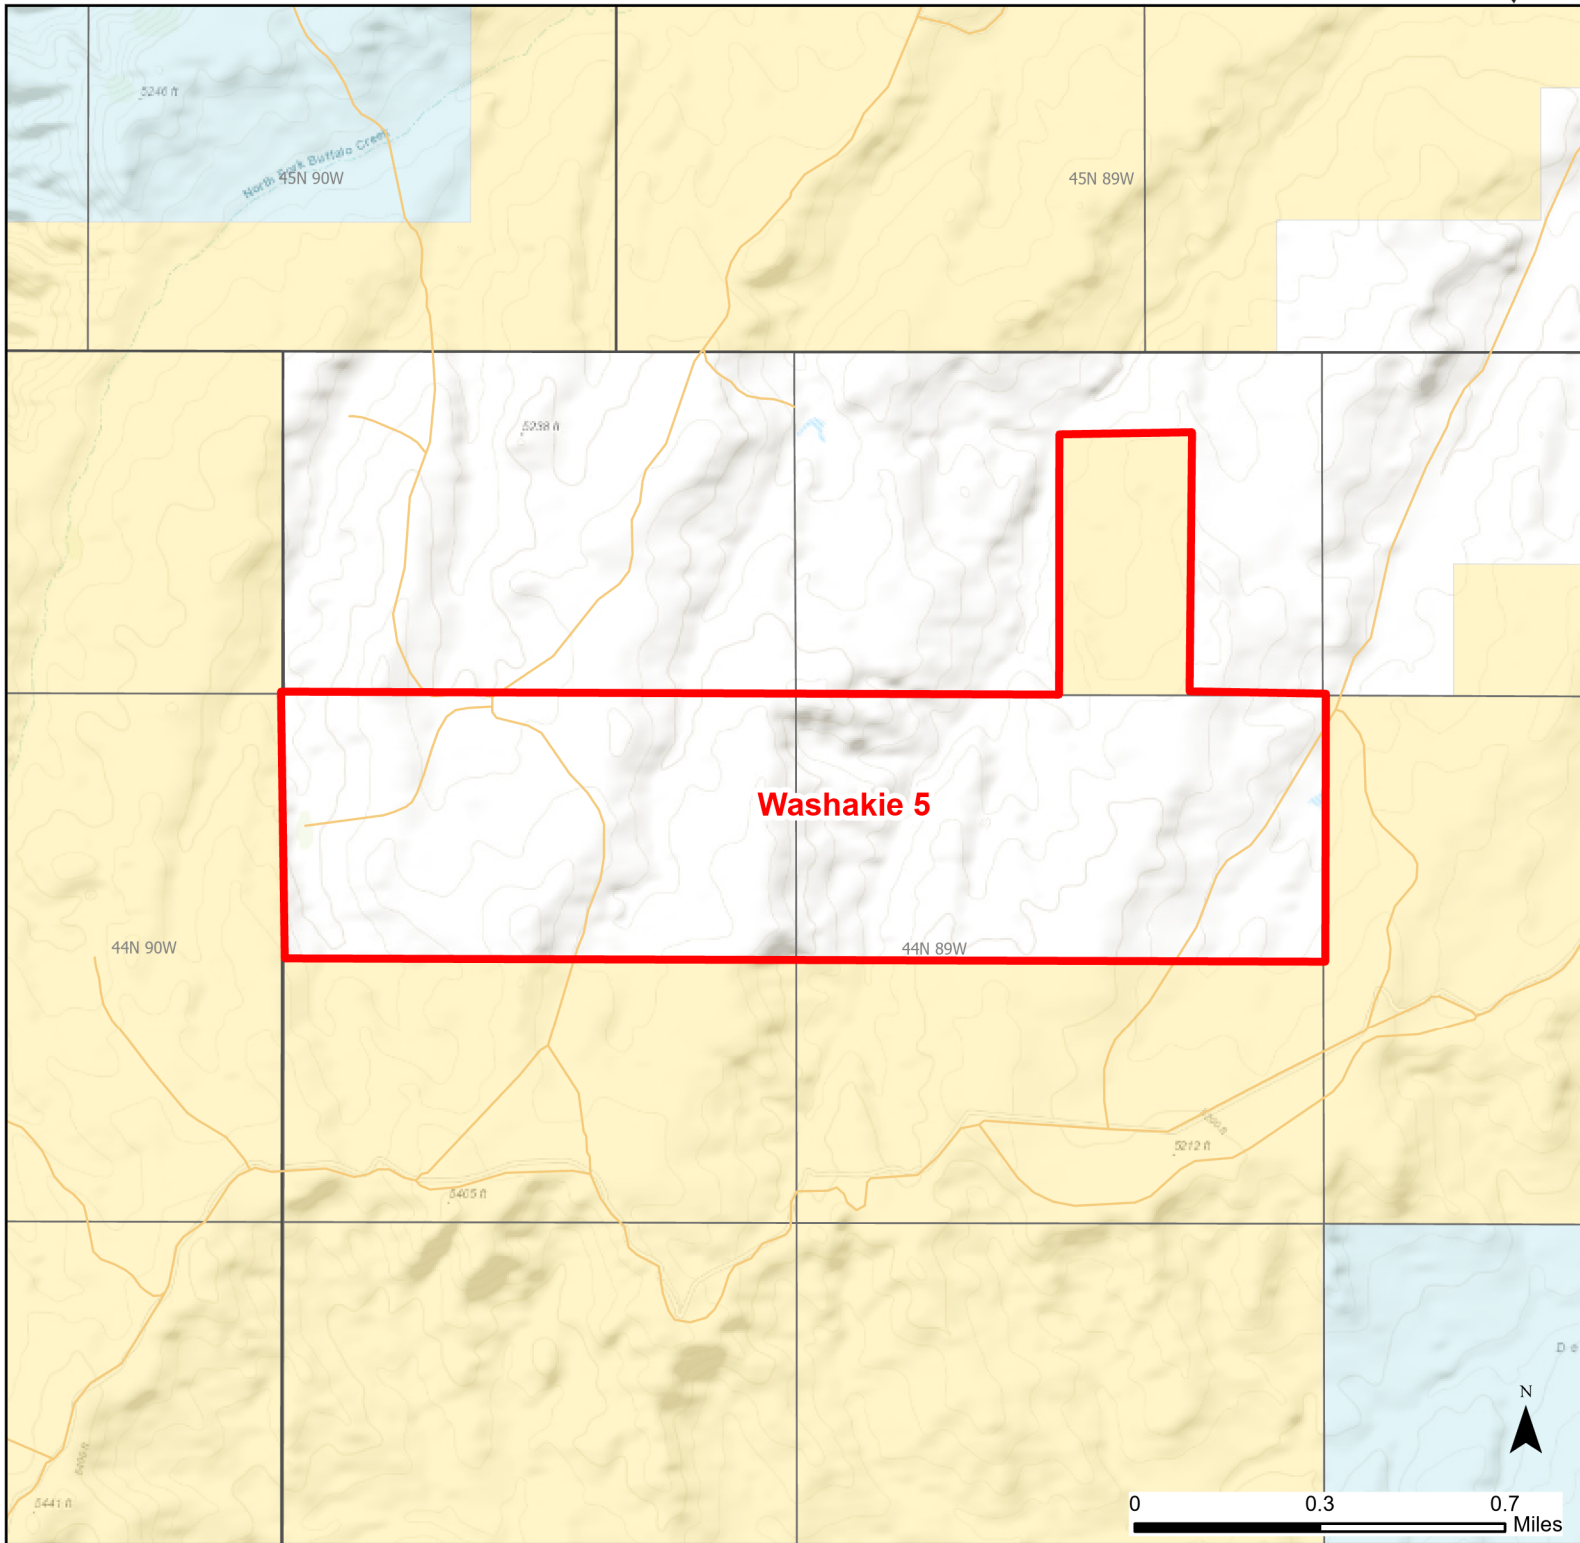

Washakie 5 Walk-in Hunting Area

Access Dates:
08/15 - 12/21
2023 Hunt Season

Parking	Closed Road	Boundary	Limited Range Weapons and Archery	State
Coupon Box	Roads	County Boundaries	Other	DOD
Road Closed	Open Road	Archery Only	CLOSED	BLM
Special Conditions Apply				Wyoming Game & Fish Dept.
				Forest Service
				Private

Species allowed to hunt: antelope, deer, elk

Rules: Motorized vehicle access allowed on established roads only. Predator hunting allowed during daylight hours only. Travel restricted to highways and county roads when conditions are wet or muddy.