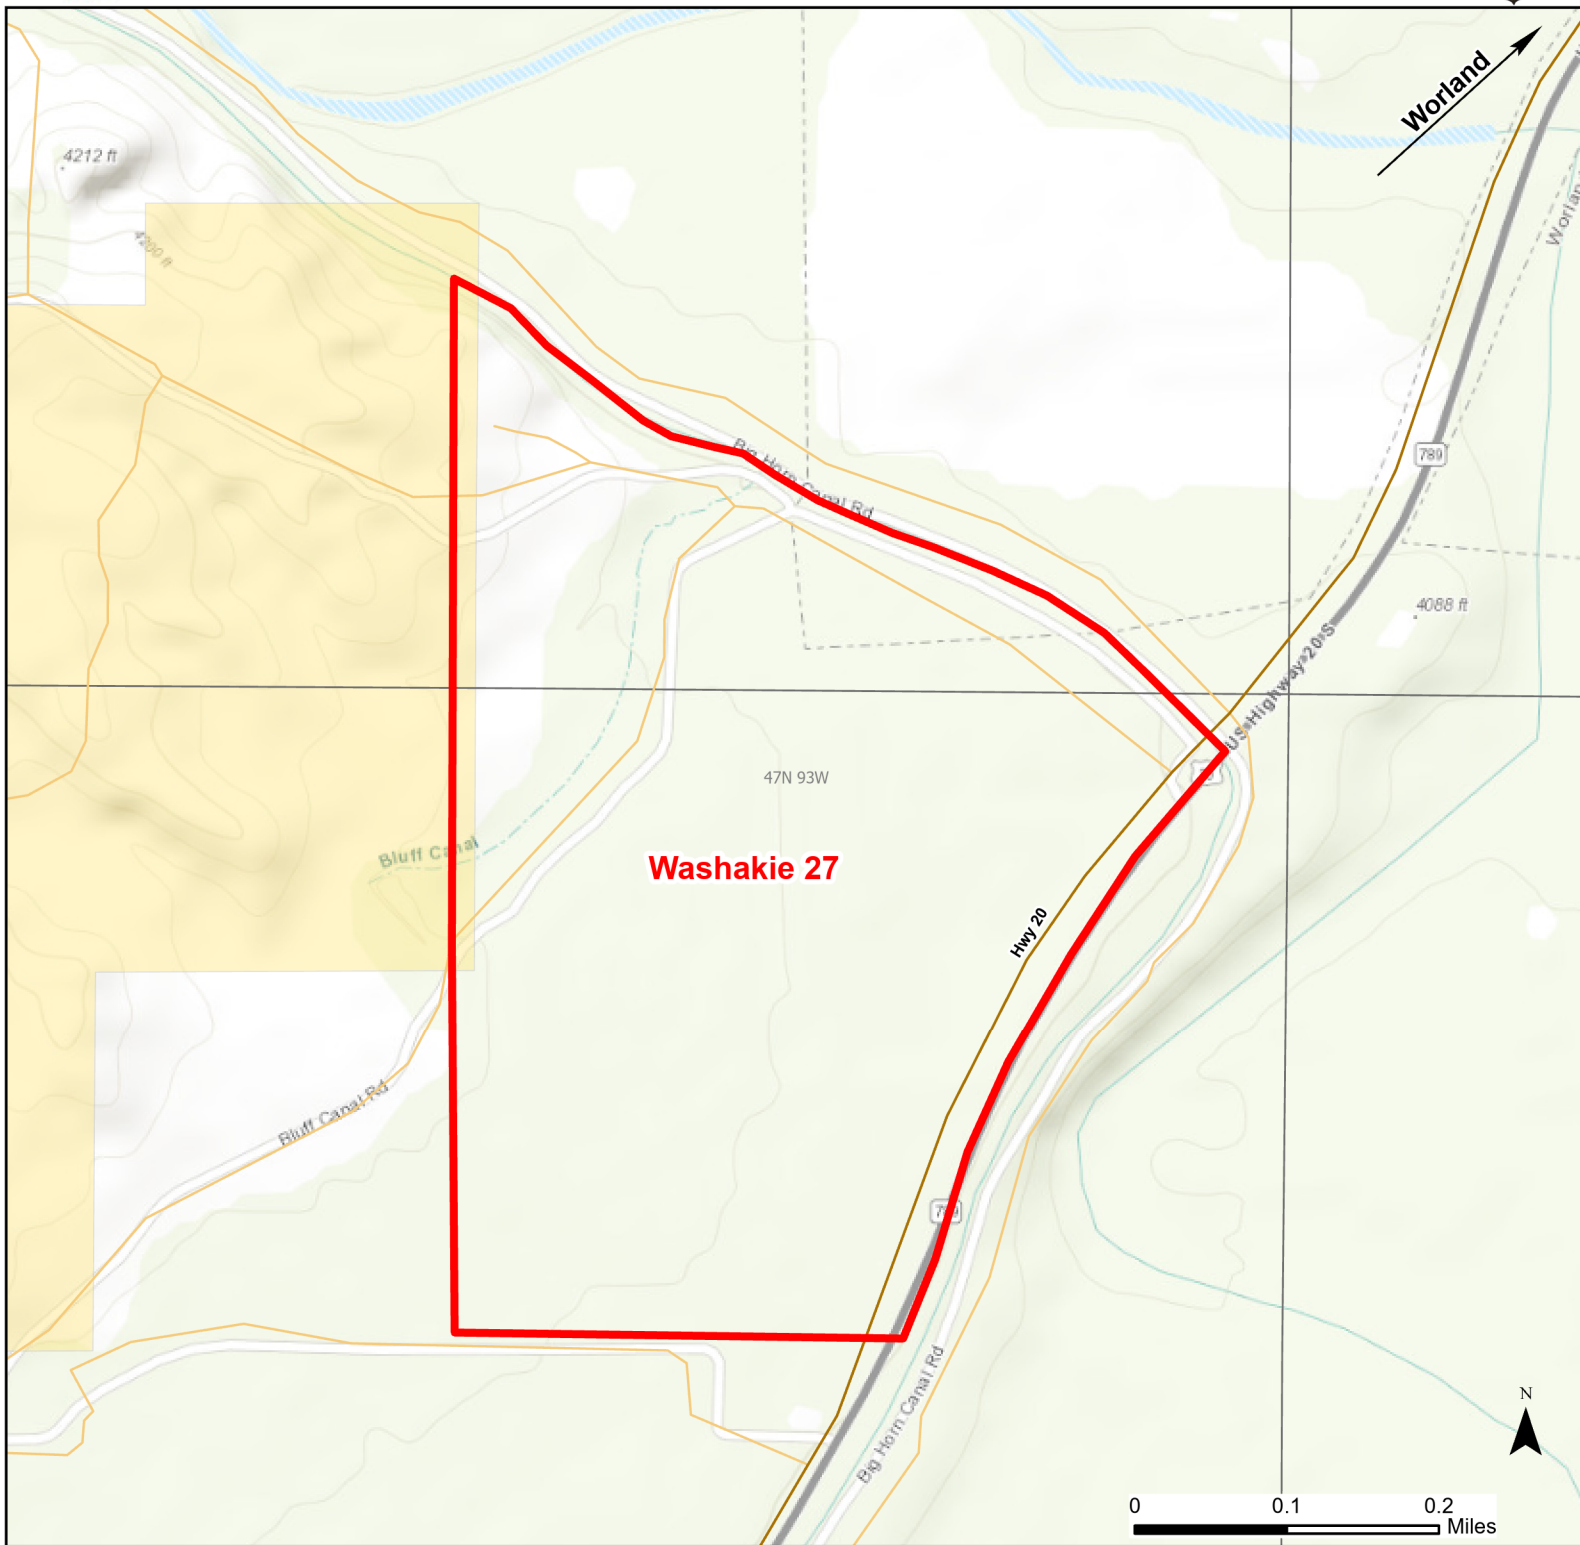

Washakie 27 Walk-in Hunting Area

Access Dates:
08/15 - 12/31
2023 Hunt Season

Parking	Closed Road	Boundary	Limited Range Weapons and Archery	State
Coupon Box	Roads	Archery Only	Other	DOD
Road Closed	County Boundaries	CLOSED		BLM
Open Road				Wyoming Game & Fish Dept.
Special Conditions Apply				Forest Service
				Private

Species allowed to hunt: Antelope, Deer

Rules: Portable blinds may be used on a daily basis. Blinds must have owner's name and contact info affixed and may not be left in the field overnight.

This map is for visual use, assistance and general location only, does not represent a survey, and is not to be used for legal conveyance. Hunt Area boundaries are approximate, consult Game and Fish Hunting Regulations for descriptions and restrictions. Access to these private lands for any commercial activity must be gained by contacting the individual landowner(s) directly.