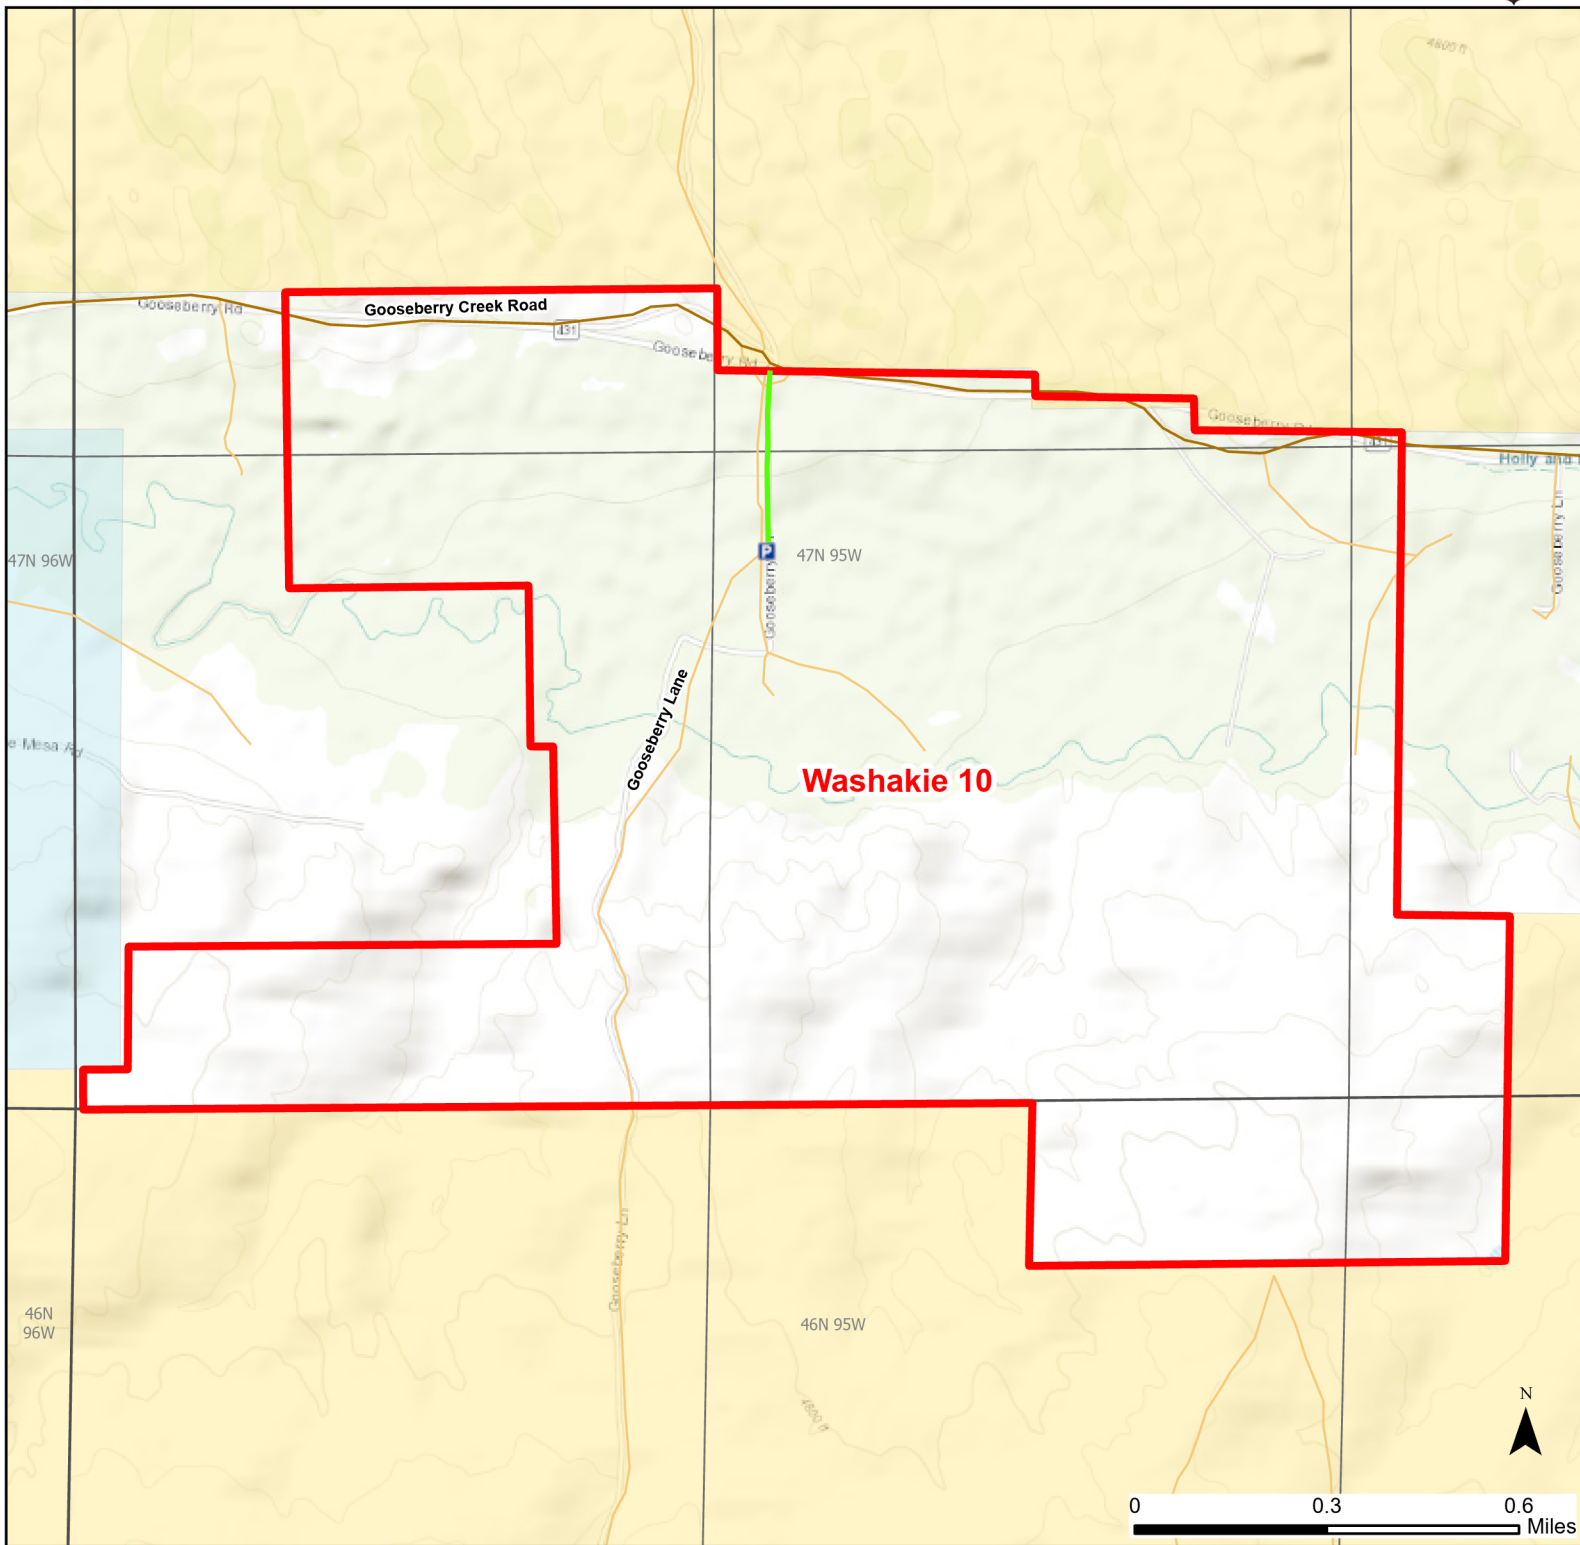

# Washakie 10 Walk-in Hunting Area

Access Dates:  
08/15 - 05/31  
2023 Hunt Season

Parking	Closed Road	Boundary	Limited Range Weapons and Archery	State
Coupon Box	Roads	Archery Only	Other	DOD
Road Closed	County Boundaries		CLOSED	BLM
Open Road				Wyoming Game & Fish Dept.
Special Conditions Apply				Forest Service
				Private

Species allowed to hunt: Pheasant, Doves, Partridge, Turkey, Antelope, Deer

Rules: All vehicles must park in designated parking areas only. Portable blinds may be used on a daily basis. Blinds must have owner's name and contact info affixed and may not be left in the field overnight. Motorized vehicle access limited to designated roads only. Designated roads are marked with a white arrow.

This map is for visual use, assistance and general location only, does not represent a survey, and is not to be used for legal conveyance. Hunt Area boundaries are approximate, consult Game and Fish Hunting Regulations for descriptions and restrictions. Access to these private lands for any commercial activity must be gained by contacting the individual landowner(s) directly.