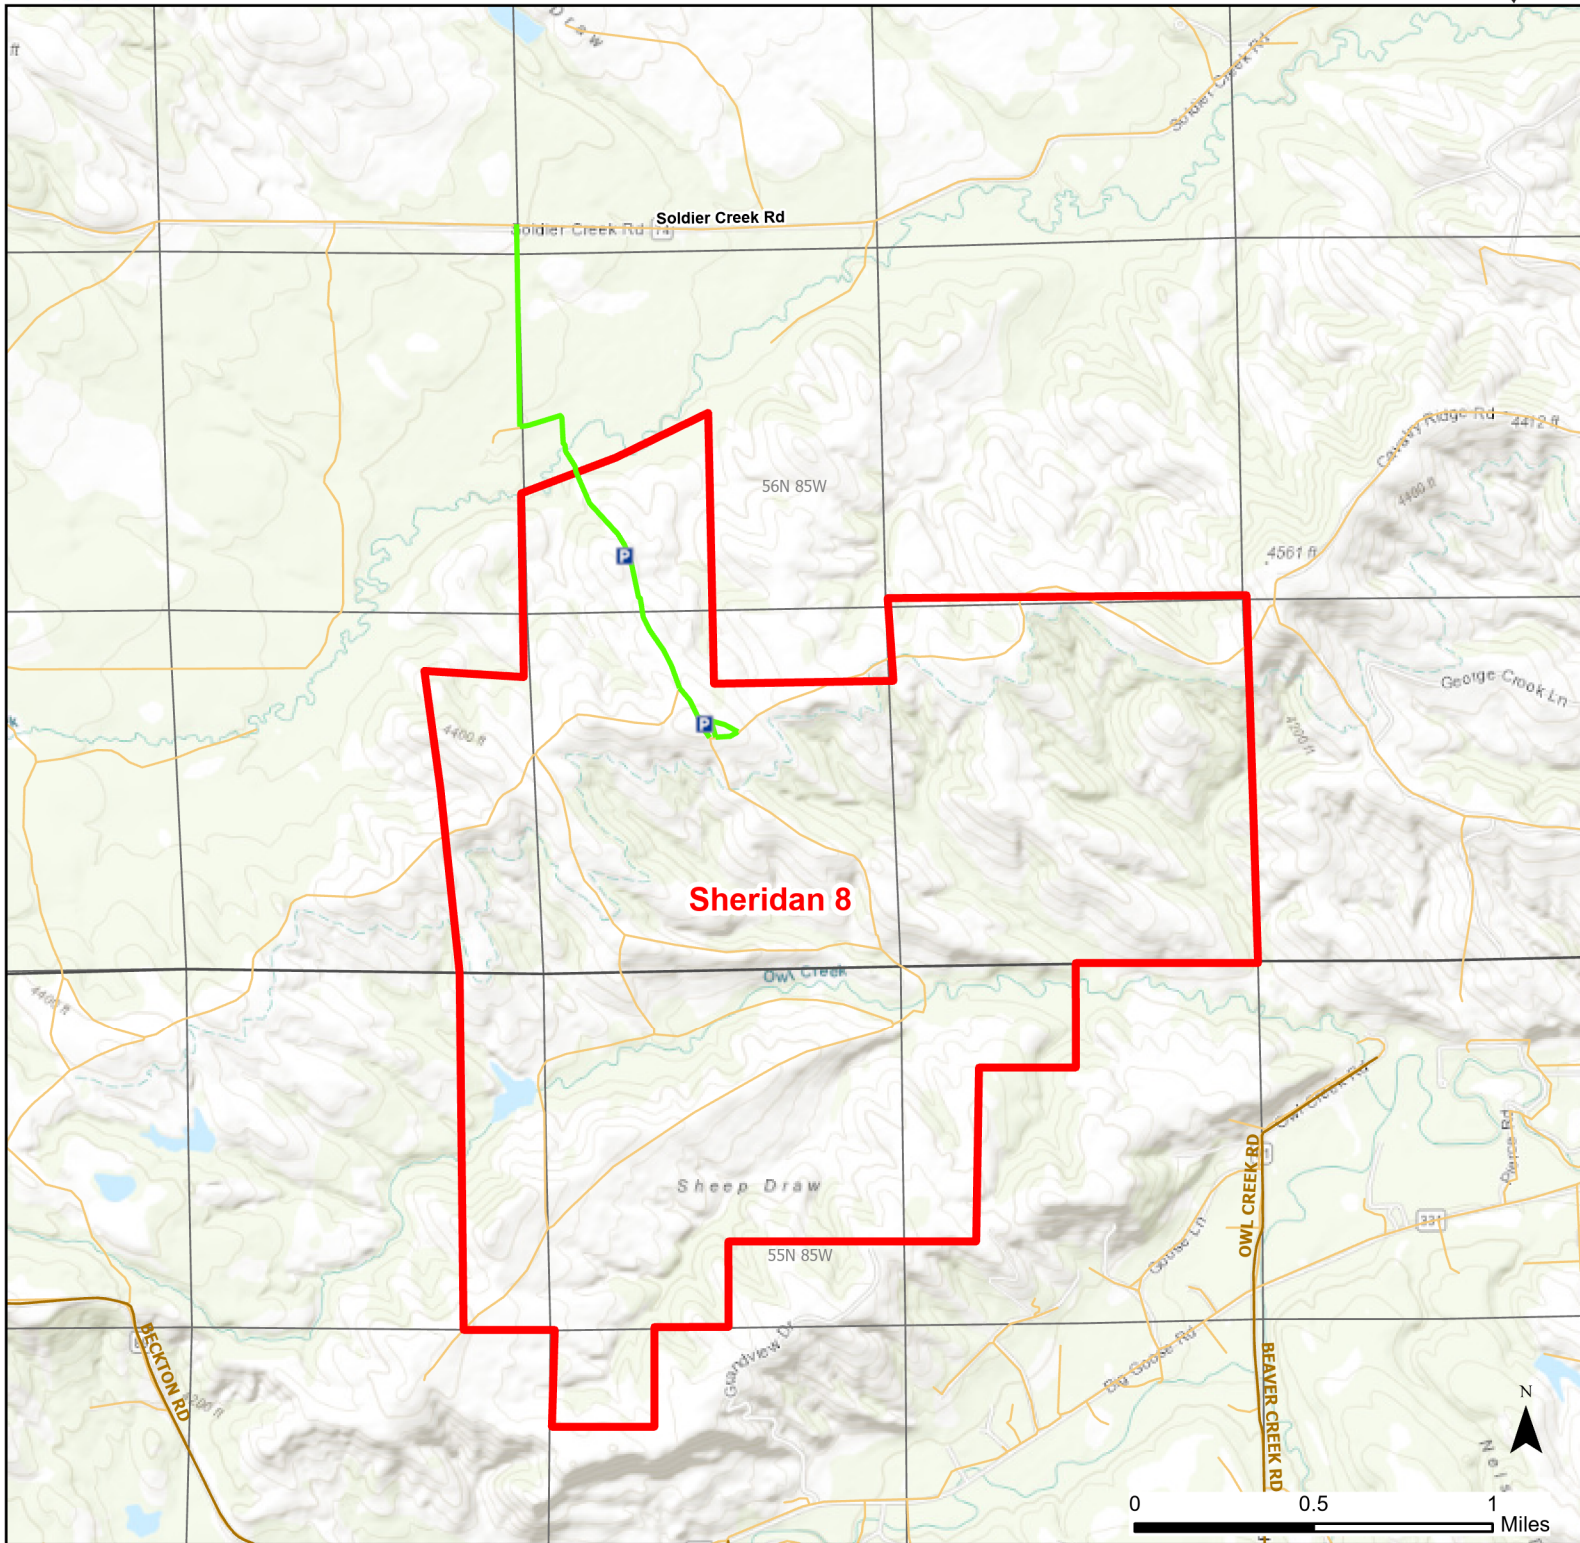

# Sheridan 8 Walk-in Hunting Area

Access Dates:  
8/15 - 10/14  
2023 Hunt Season

Parking	Closed Road	Boundary	Limited Range Weapons and Archery	State
Coupon Box	Roads	Archery Only	Other	DOD
Road Closed	County Boundaries	CLOSED		BLM
Open Road				Wyoming Game & Fish Dept.
Special Conditions Apply				Forest Service
				Private

Species allowed to hunt: Sharp-tail Grouse, Partridge, Antelope, Deer

Rules: All vehicles must park in designated parking areas only. Portable blinds may be used on a daily basis. Blinds must have owner's name and contact info affixed and may not be left in the field overnight. No trapping allowed. Access Via Soldier Creek Road (CR 74)

This map is for visual use, assistance and general location only, does not represent a survey, and is not to be used for legal conveyance. Hunt Area boundaries are approximate, consult Game and Fish Hunting Regulations for descriptions and restrictions. Access to these private lands for any commercial activity must be gained by contacting the individual landowner(s) directly.