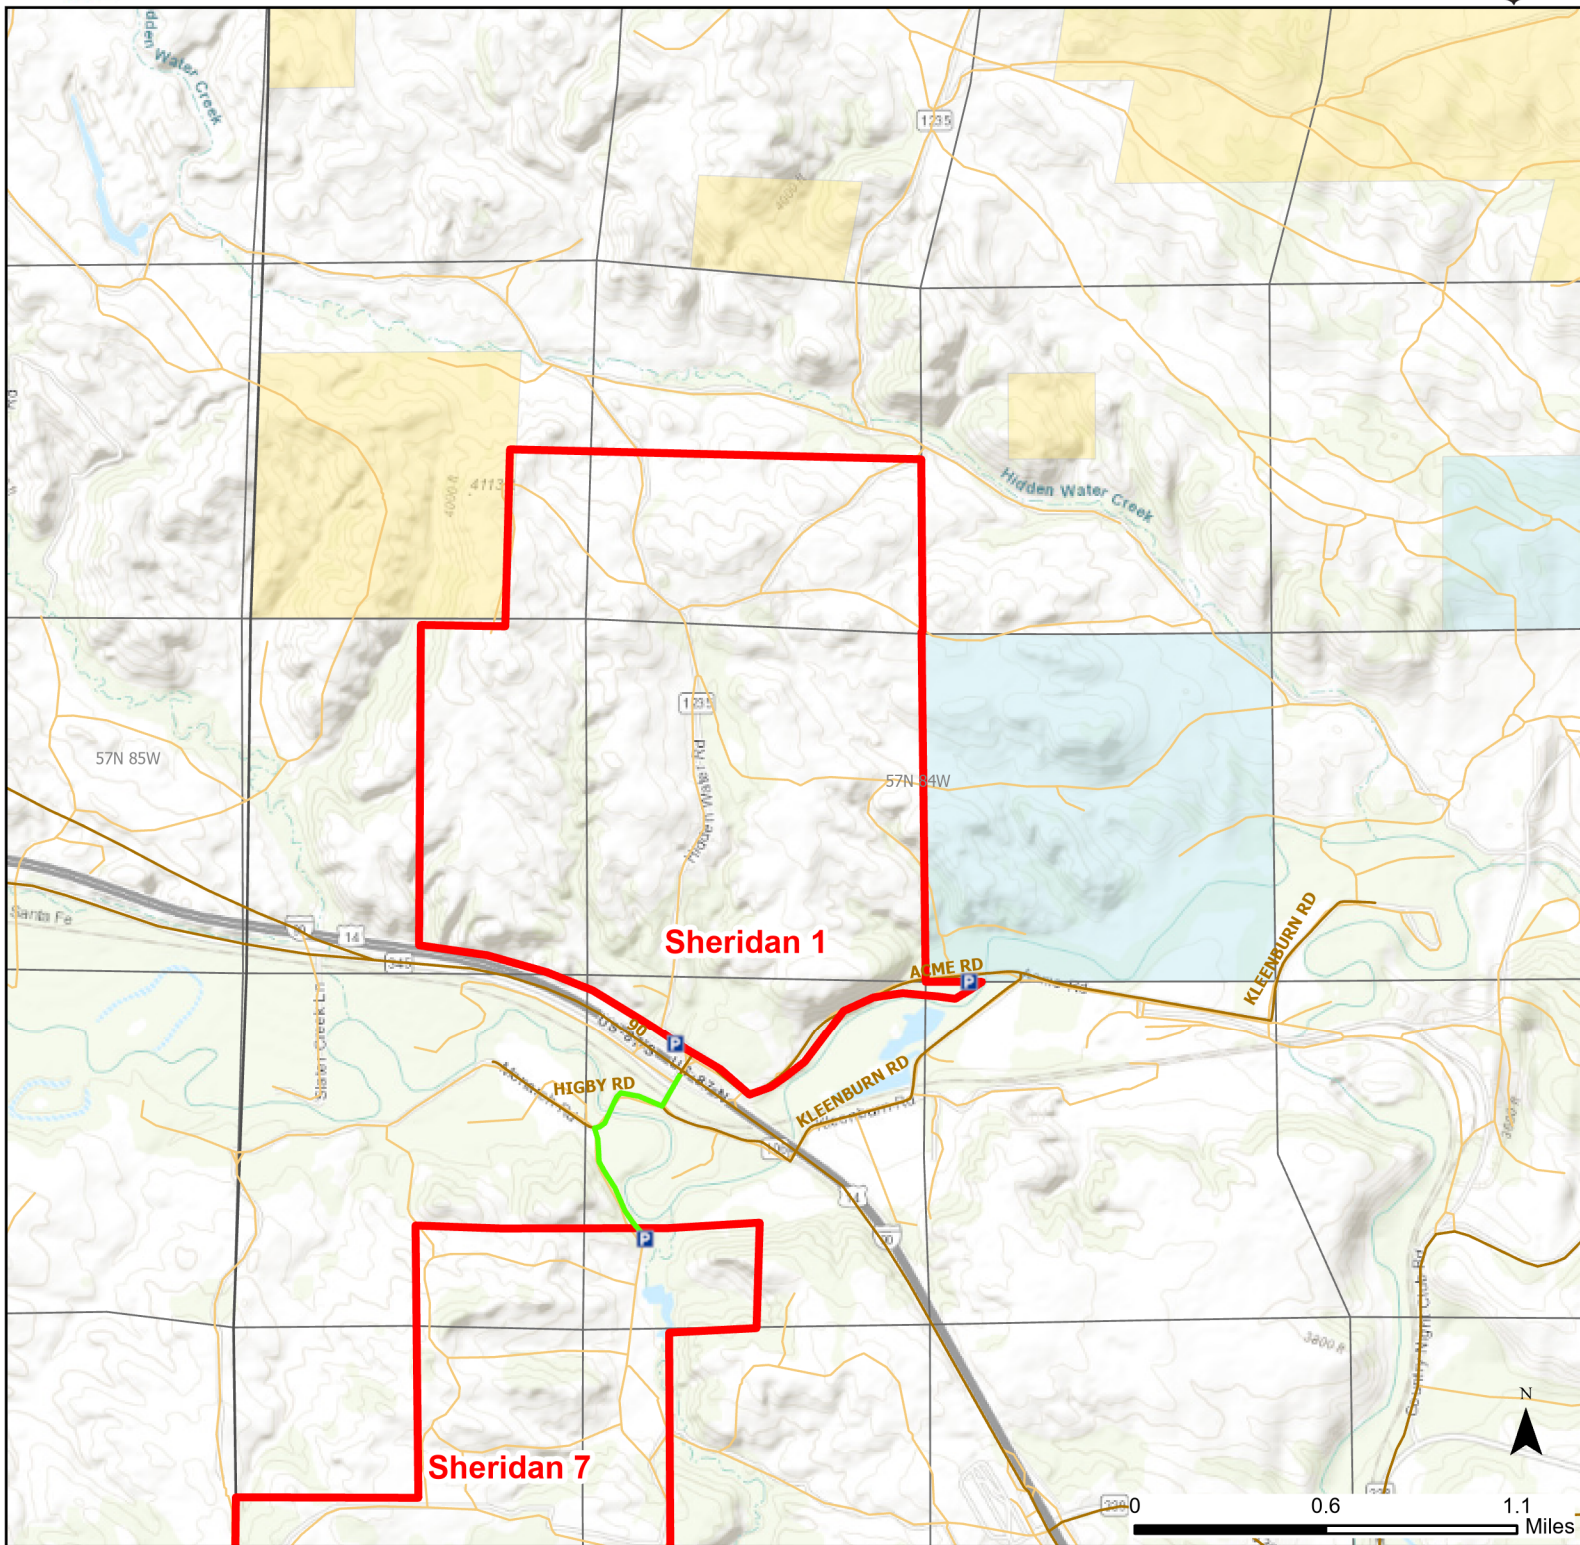

Sheridan 1 Walk-in Hunting Area

Access Dates:
08/15 - 05/31
2023 Hunt Season

Parking	Closed Road	Boundary	Limited Range Weapons and Archery	State
Coupon Box	Roads	Archery Only	Other	DOD
Road Closed	County Boundaries		CLOSED	BLM
Open Road				Wyoming Game & Fish Dept.
Special Conditions Apply				Forest Service
				Private

Species allowed to hunt: Pheasant, Sharp-tailed Grouse, Doves, Partridge, Turkey, Rabbit, Antelope, Deer

Rules: All vehicles must park in designated parking areas only. Prairie dog hunting allowed.

This map is for visual use, assistance and general location only, does not represent a survey, and is not to be used for legal conveyance. Hunt Area boundaries are approximate, consult Game and Fish Hunting Regulations for descriptions and restrictions. Access to these private lands for any commercial activity must be gained by contacting the individual landowner(s) directly.