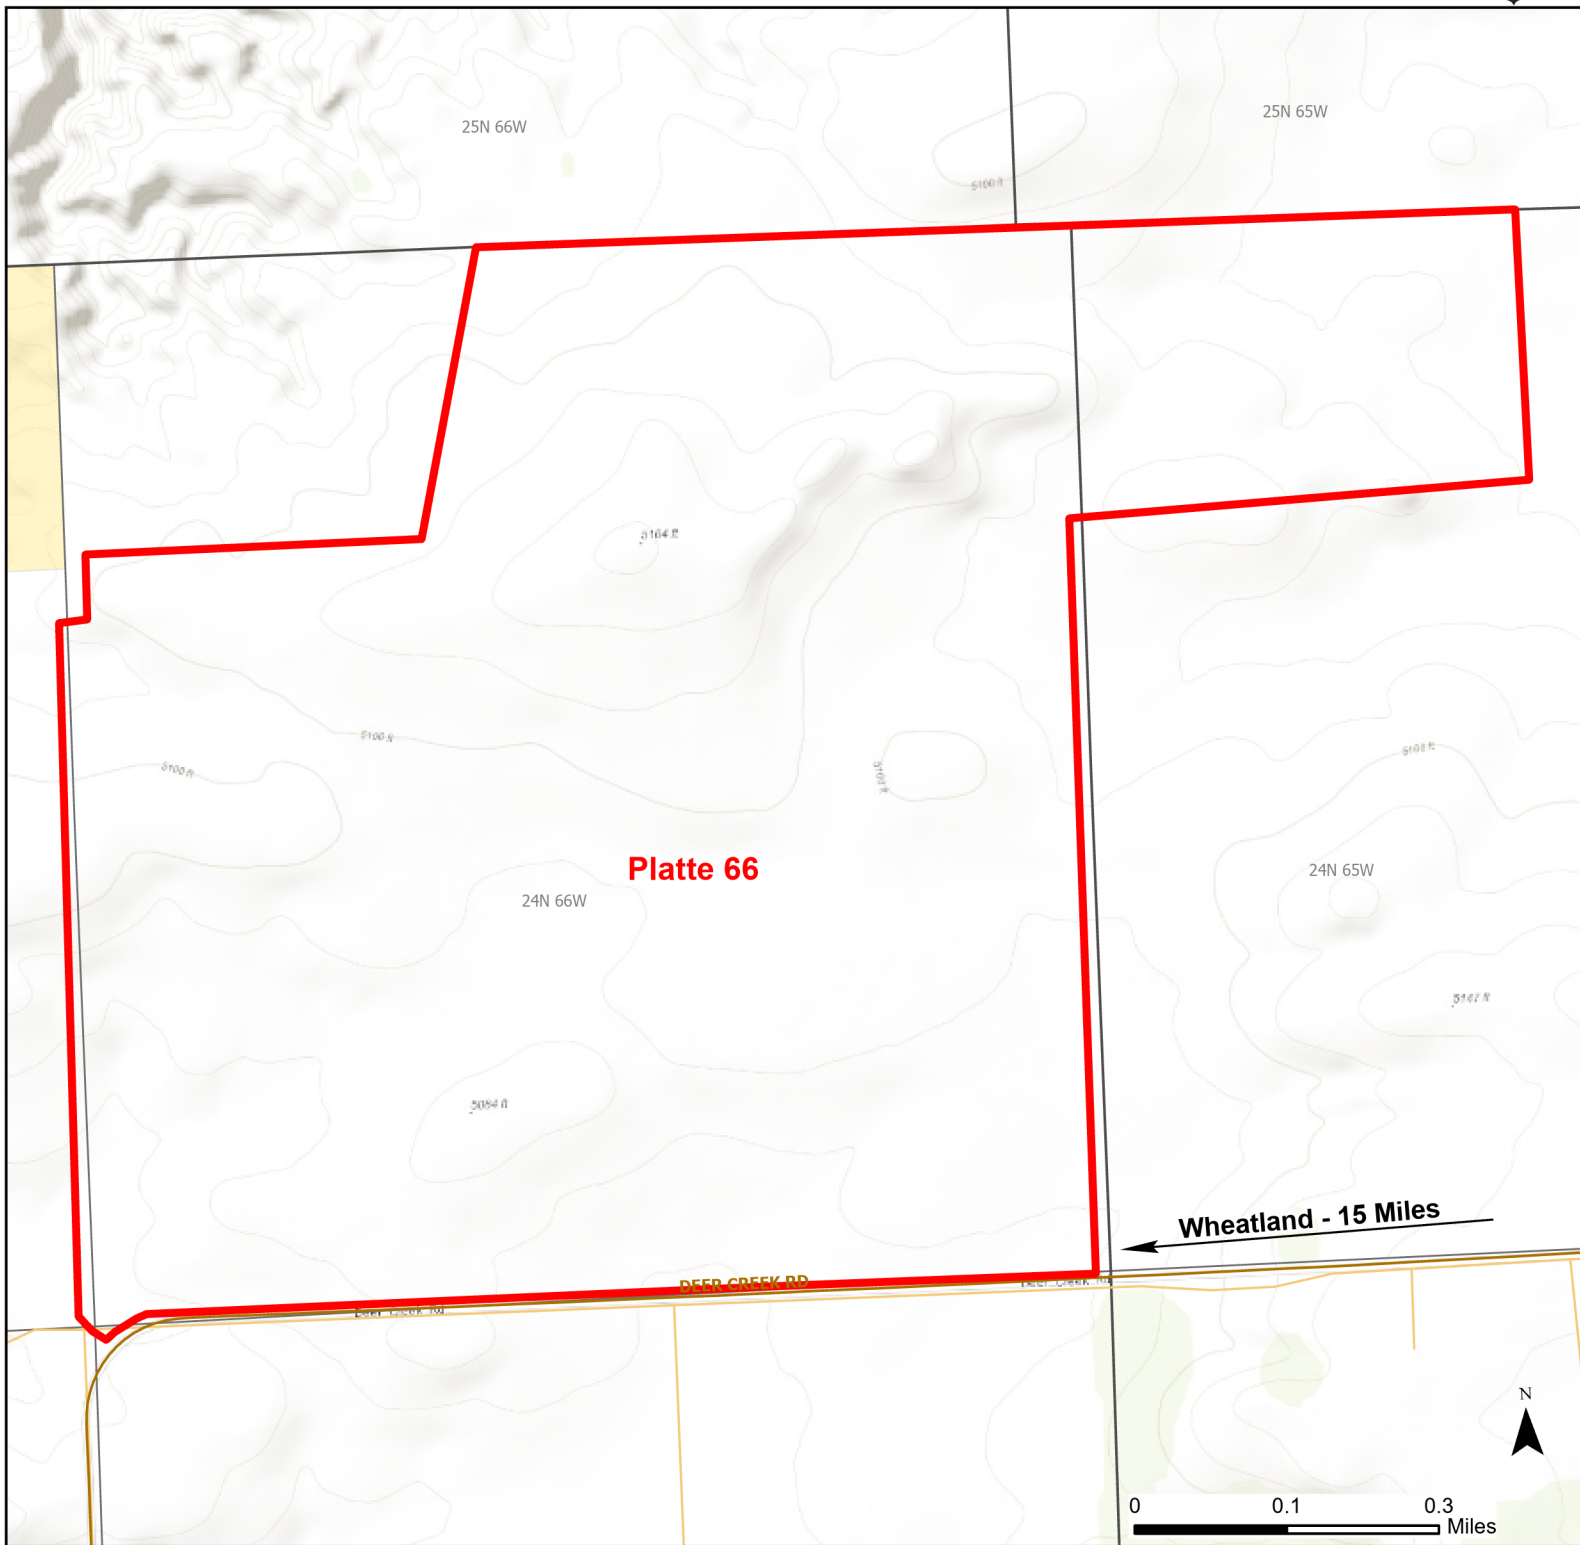

Platte 66 Walk-in Hunting Area

Access Dates:
09/01 - 12/31
2023 Hunt Season

Parking	Closed Road	Boundary	Limited Range Weapons and Archery	State
Coupon Box	Roads	County Boundaries	Other	DOD
Road Closed	Open Road	Archery Only	CLOSED	BLM
Special Conditions Apply				Wyoming Game & Fish Dept.
				Forest Service
				Private

This map is for visual use, assistance and general location only, does not represent a survey, and is not to be used for legal conveyance. Hunt Area boundaries are approximate, consult Game and Fish Hunting Regulations for descriptions and restrictions. Access to these private lands for any commercial activity must be gained by contacting the individual landowner(s) directly.