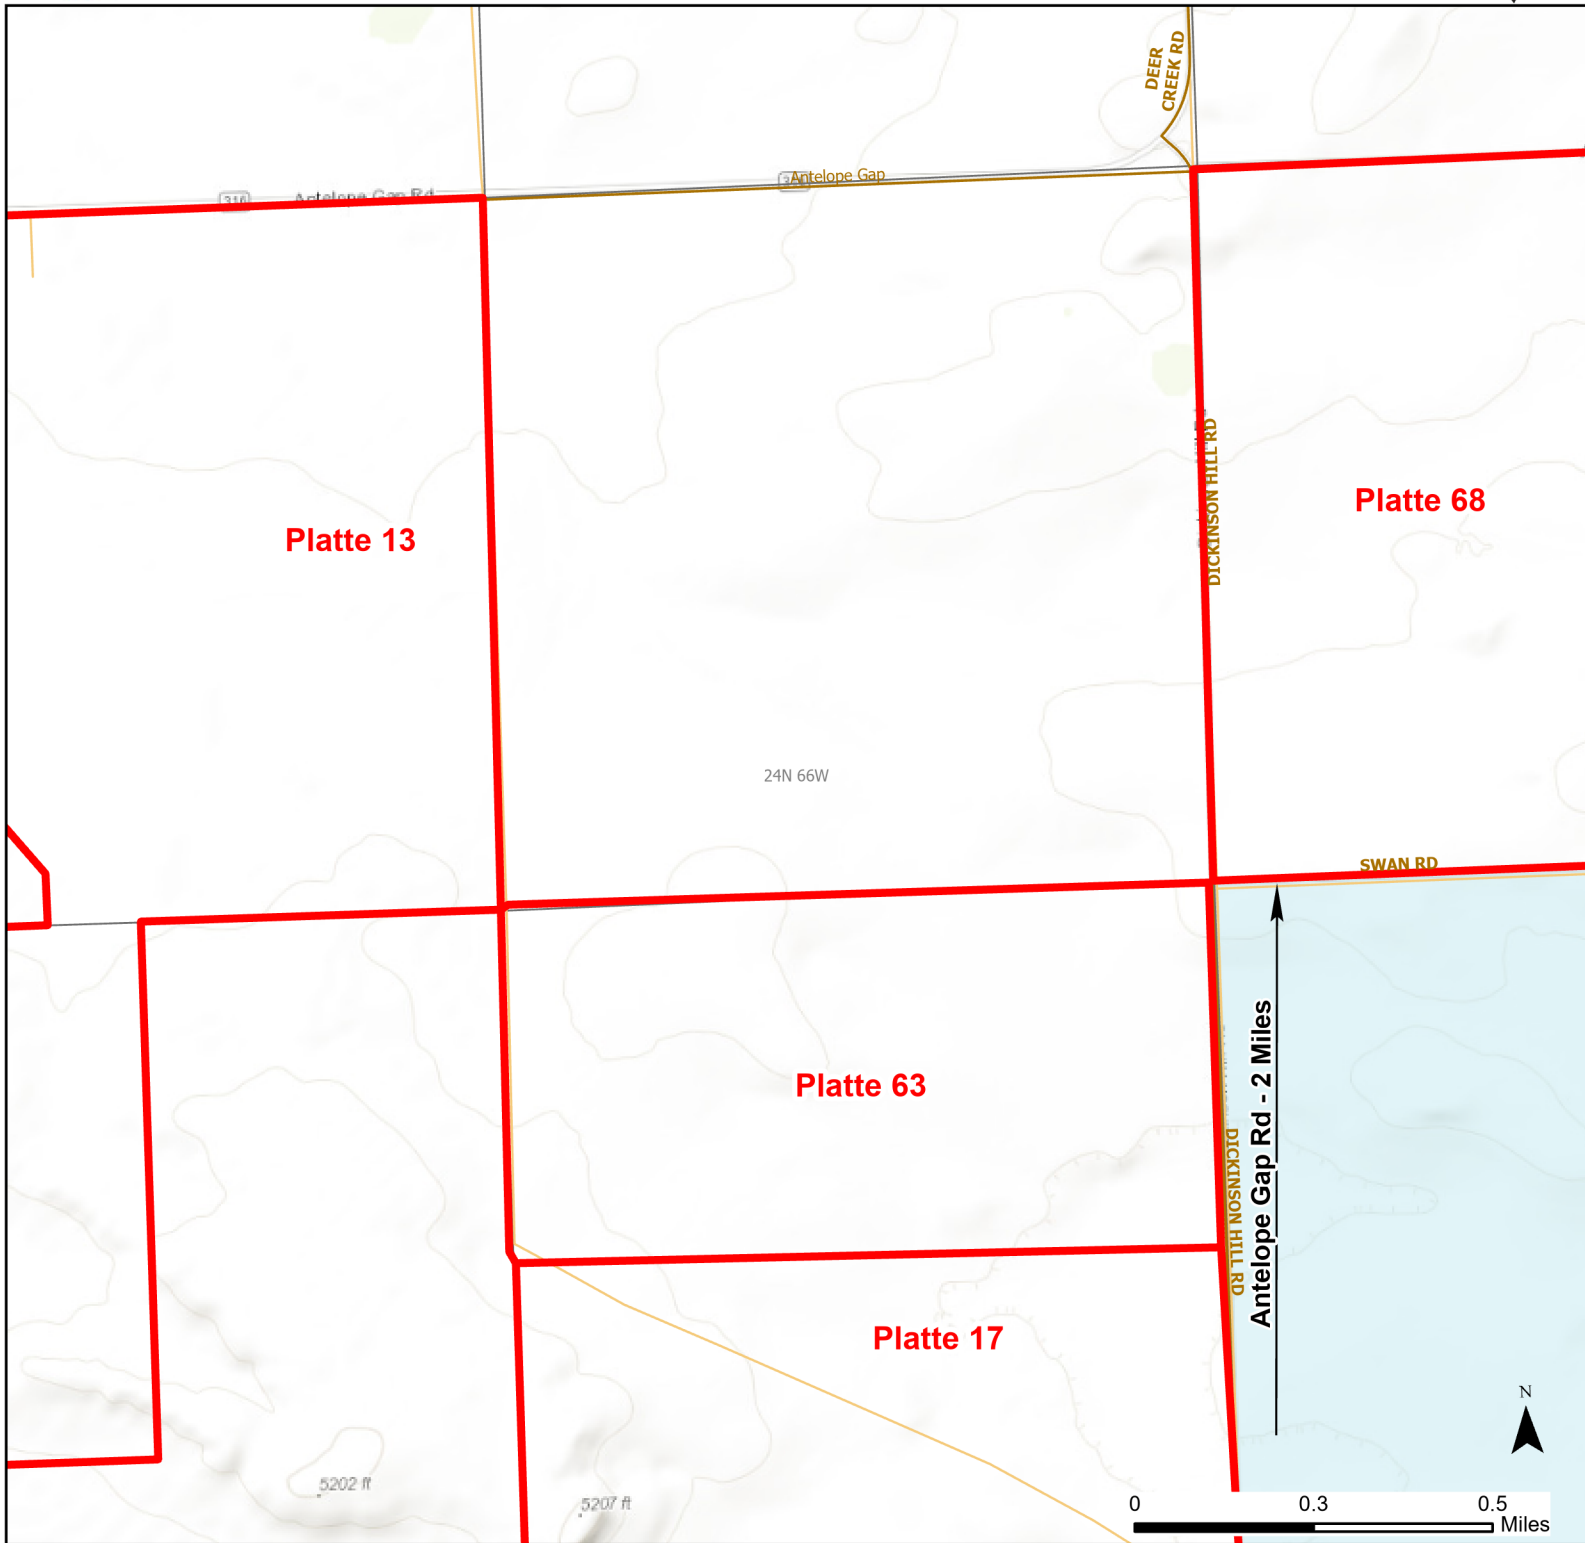

Platte 63 Walk-in Hunting Area

Access Dates:
08/15 - 12/31
2023 Hunt Season

Parking	Closed Road	Boundary	Limited Range Weapons and Archery	State
Coupon Box	Roads	Archery Only	Other	DOD
Road Closed	County Boundaries	CLOSED		BLM
Open Road				Wyoming Game & Fish Dept.
Special Conditions Apply				Forest Service
				Private

Species allowed to hunt: Sharp-tailed Grouse, Doves, Rabbit, Antelope

Rules: