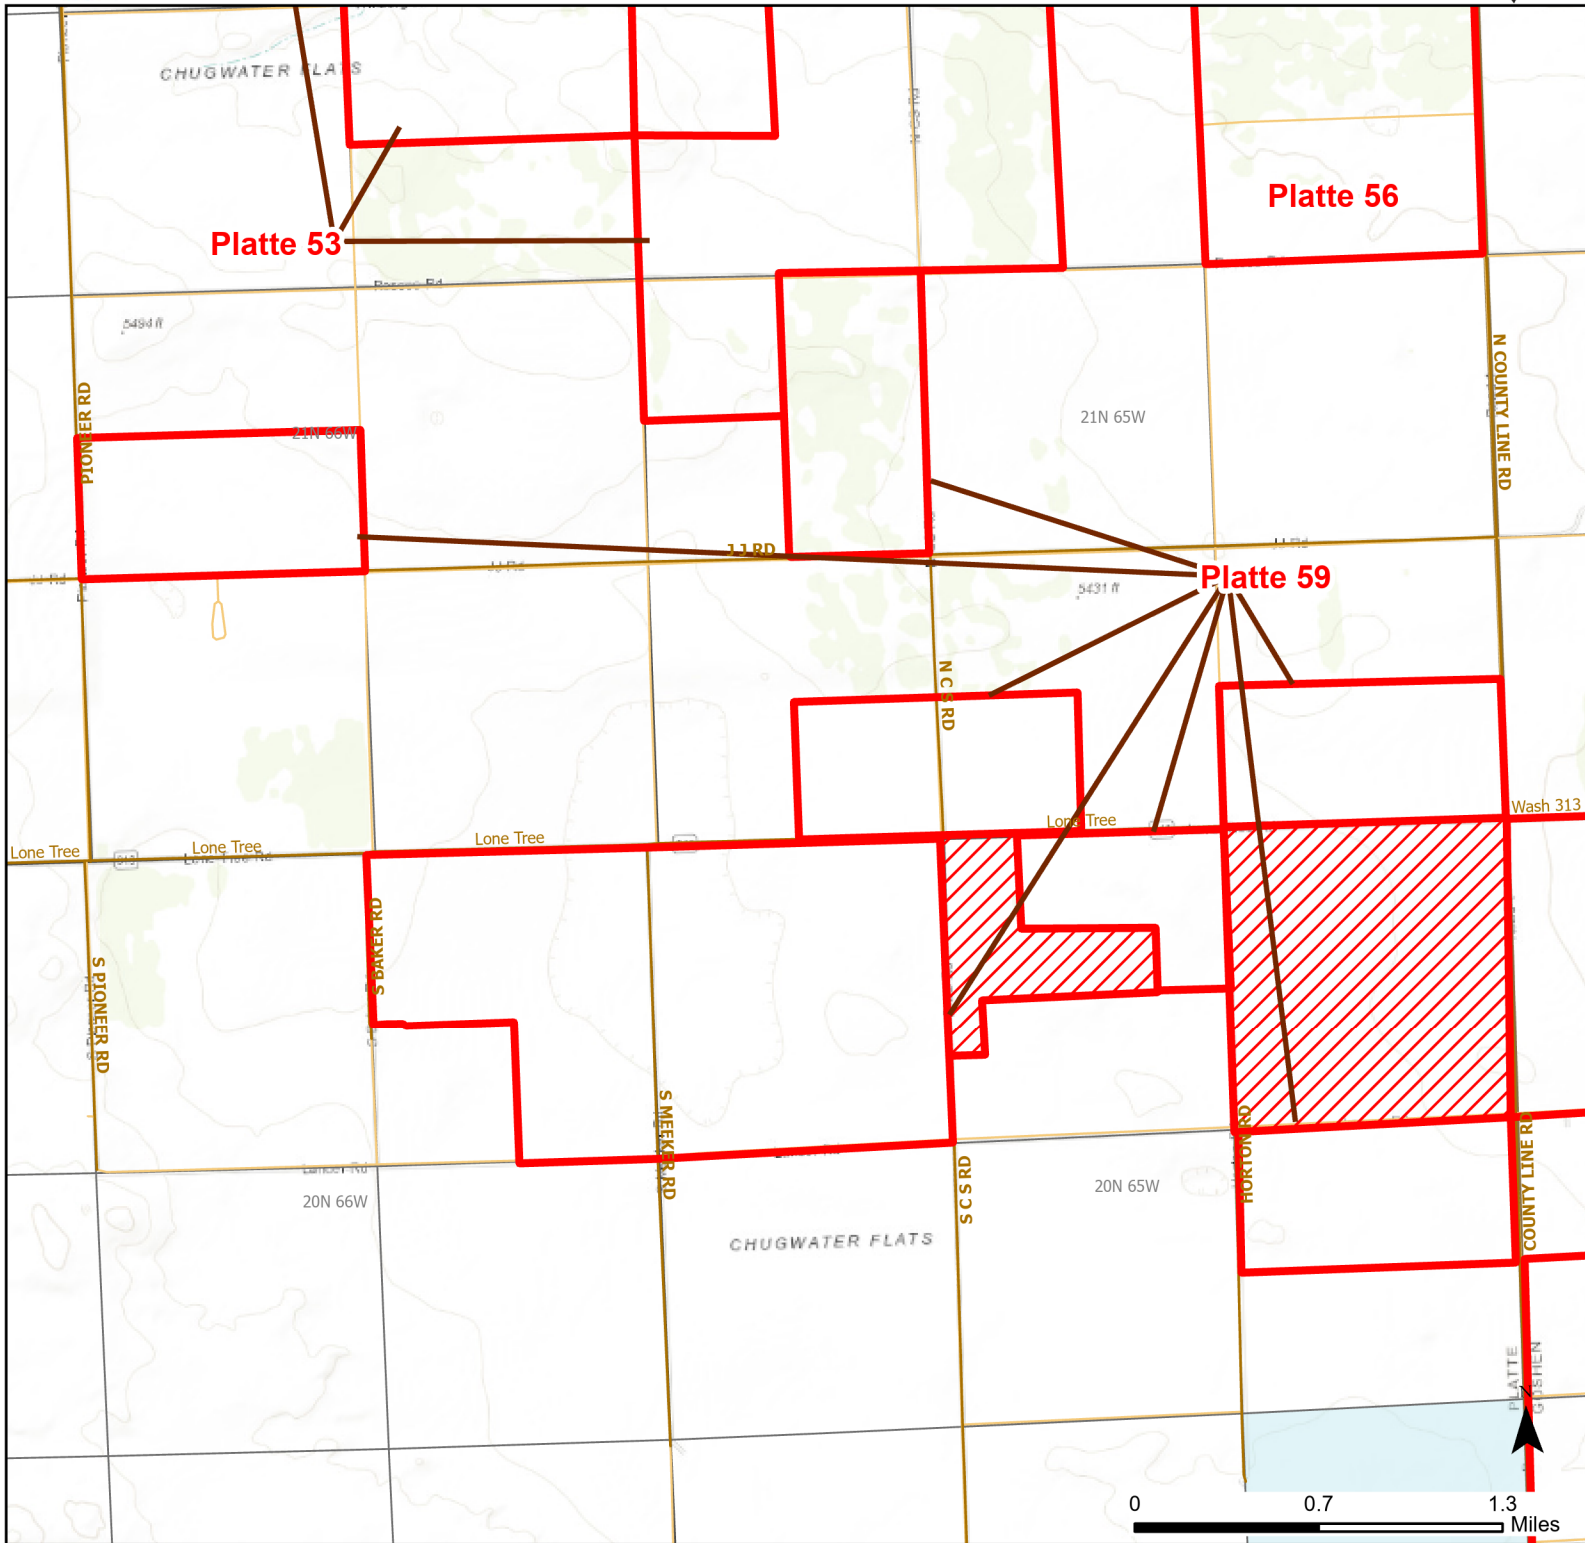

# Platte 59 Walk-in Hunting Area

Access Dates:  
09/01 - 12/31  
2023 Hunt Season

Parking	Closed Road	Boundary	Limited Range Weapons and Archery	State
Coupon Box	Roads	County Boundaries	Archery Only	DOD
Road Closed	Open Road	Other	CLOSED	BLM
Special Conditions Apply				Wyoming Game & Fish Dept.
				Forest Service
				Private

Species allowed to hunt: Sharp-tailed Grouse, Doves, Partridge, Rabbit, Antelope, Deer

Rules: Portable blinds may be used on a daily basis. Blinds must have owner's name and contact info affixed and may not be left in the field overnight.

This map is for visual use, assistance and general location only, does not represent a survey, and is not to be used for legal conveyance. Hunt Area boundaries are approximate, consult Game and Fish Hunting Regulations for descriptions and restrictions. Access to these private lands for any commercial activity must be gained by contacting the individual landowner(s) directly.