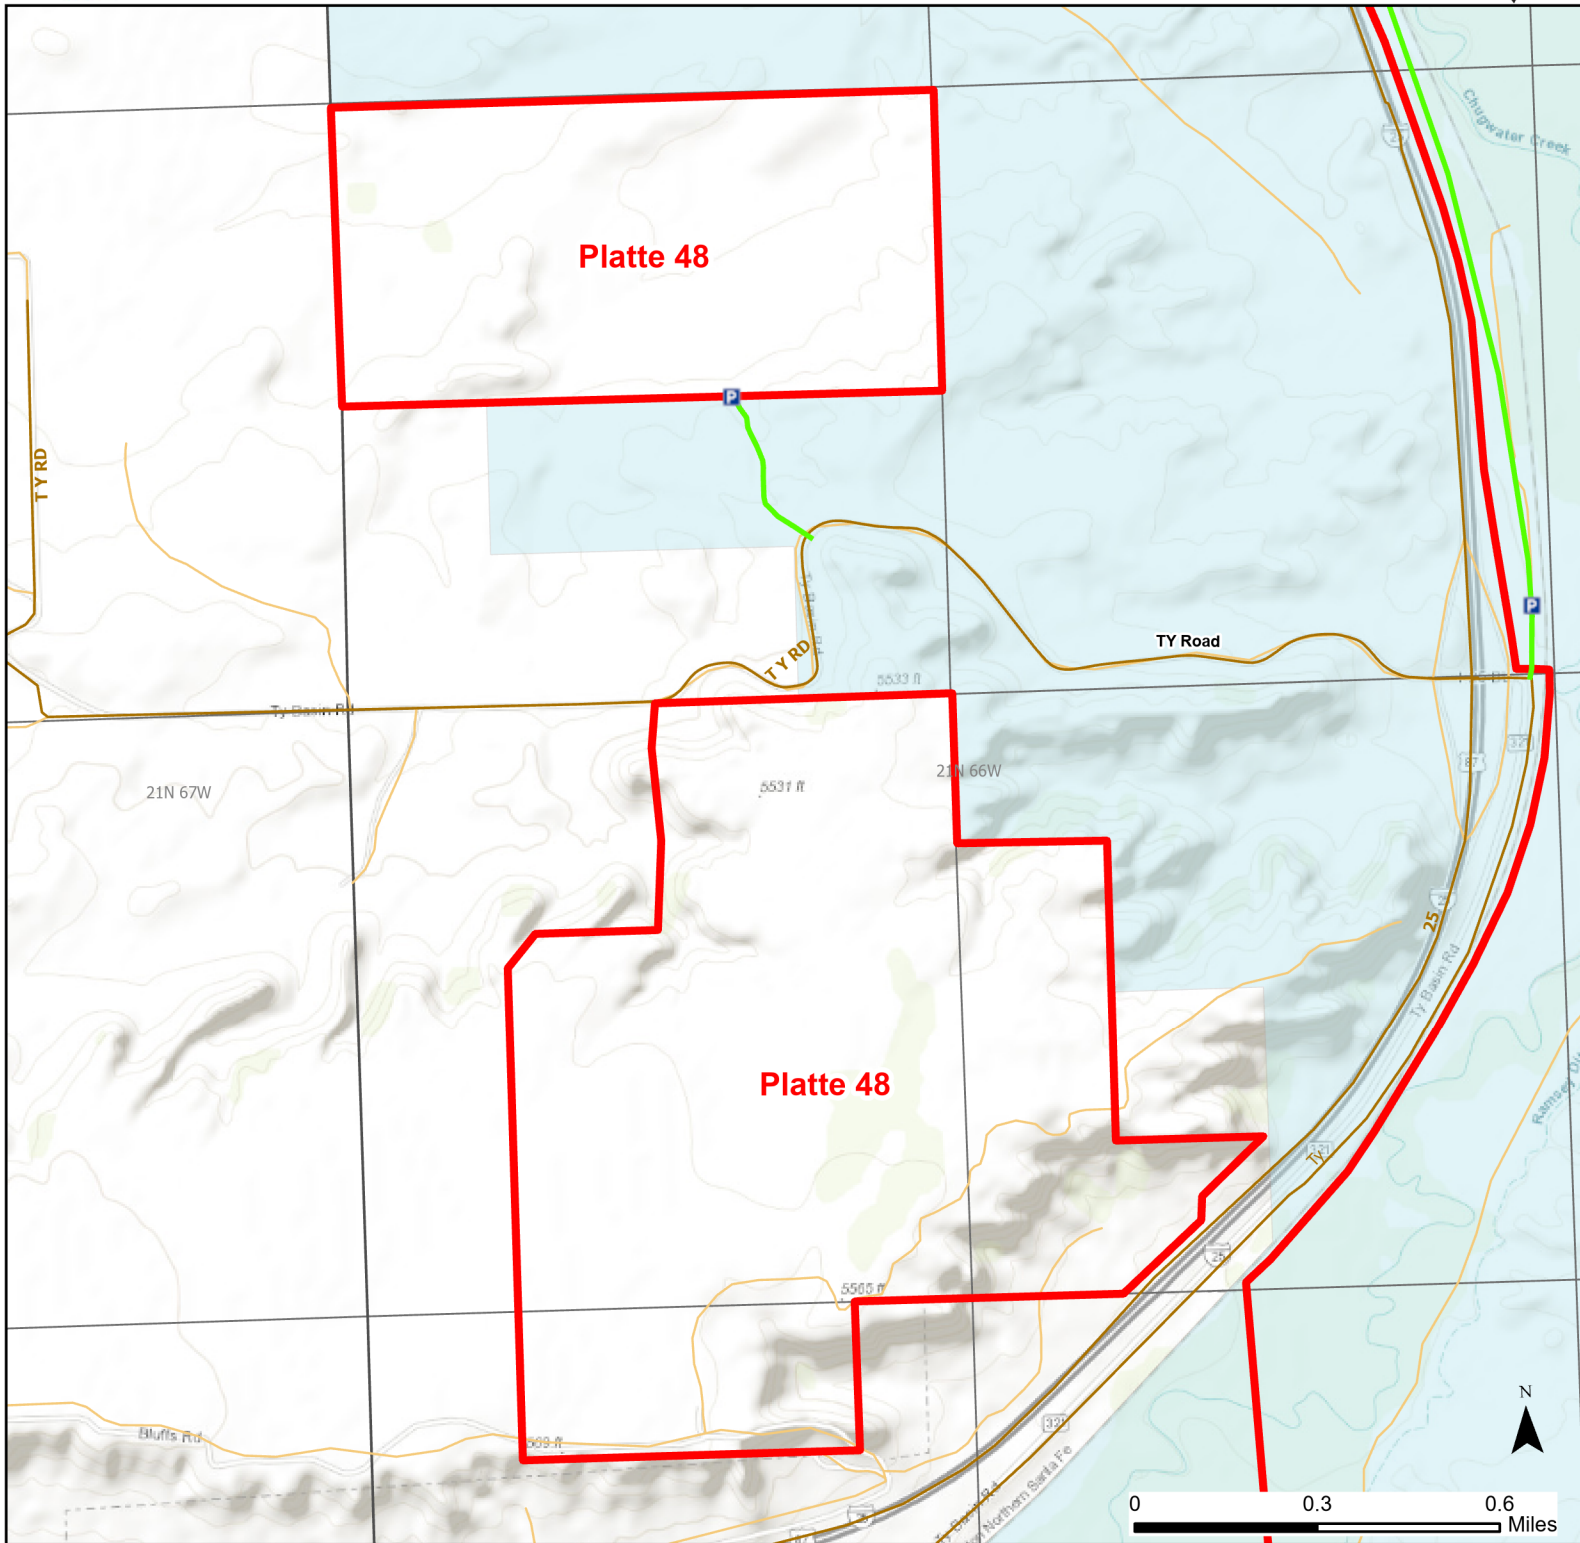

Platte 48 Walk-in Hunting Area

Access Dates:
09/01 - 12/31
2023 Hunt Season

Parking	Closed Road	Boundary	Limited Range Weapons and Archery	State
Coupon Box	Roads	County Boundaries	Other	DOD
Road Closed	Open Road	Archery Only	CLOSED	BLM
Special Conditions Apply				Wyoming Game & Fish Dept.
				Forest Service
				Private

Species allowed to hunt: Sharp-tailed Grouse, Doves, Antelope, Deer

Rules:

This map is for visual use, assistance and general location only, does not represent a survey, and is not to be used for legal conveyance. Hunt Area boundaries are approximate, consult Game and Fish Hunting Regulations for descriptions and restrictions. Access to these private lands for any commercial activity must be gained by contacting the individual landowner(s) directly.