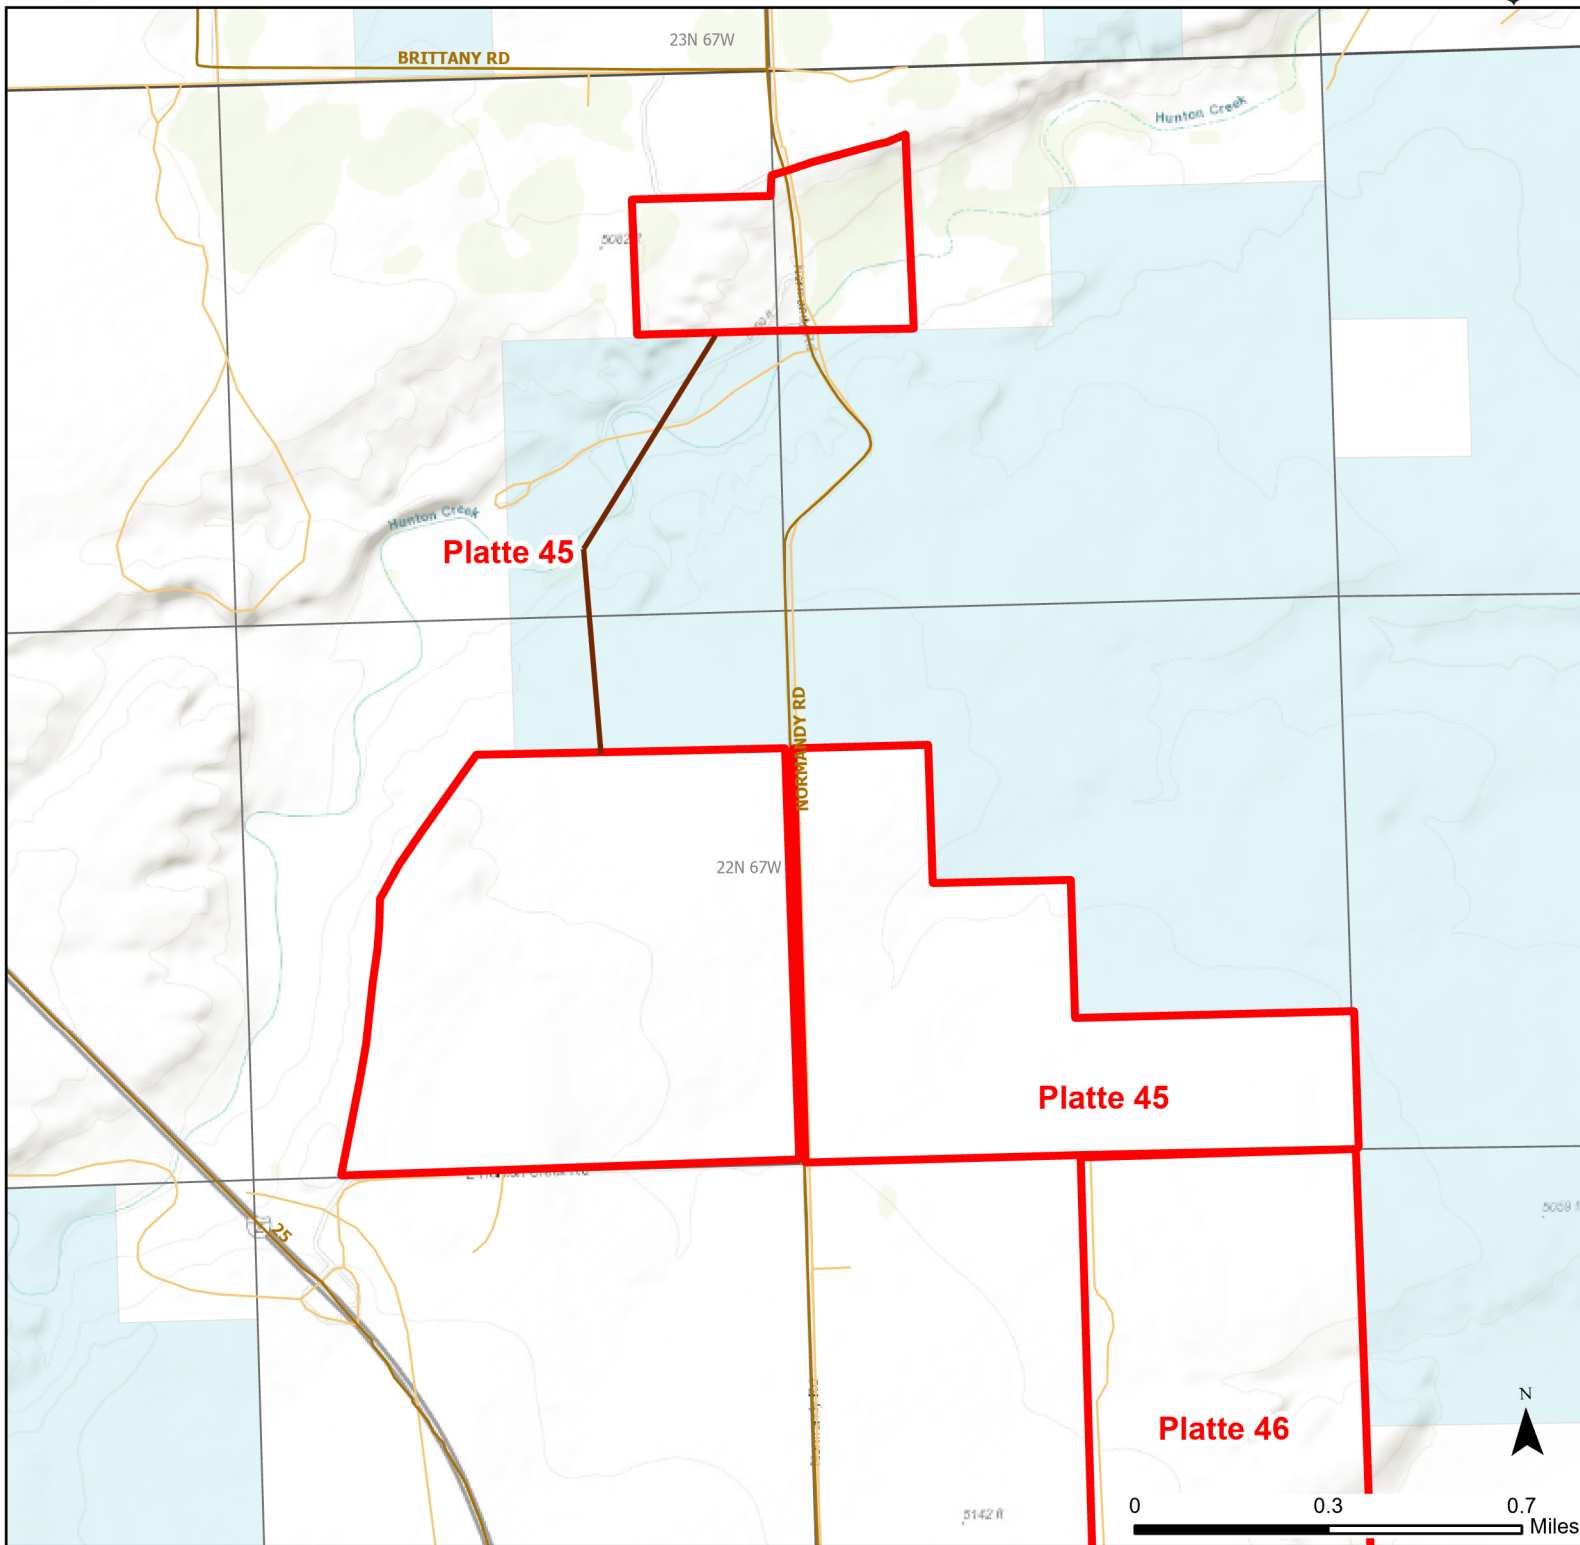

# Platte 45 Walk-in Hunting Area

Access Dates:  
08/15 - 12/31  
2023 Hunt Season

Parking	Closed Road	Boundary	Limited Range Weapons and Archery	State
Coupon Box	Roads	Archery Only	Other	DOD
Road Closed	County Boundaries		CLOSED	BLM
Open Road				Wyoming Game & Fish Dept.
Special Conditions Apply				Forest Service
				Private

Species allowed to hunt: Doves, Partridge, Antelope

Rules: Portable blinds may be used on a daily basis. Blinds must have owner's name and contact info affixed and may not be left in the field overnight.

This map is for visual use, assistance and general location only, does not represent a survey, and is not to be used for legal conveyance. Hunt Area boundaries are approximate, consult Game and Fish Hunting Regulations for descriptions and restrictions. Access to these private lands for any commercial activity must be gained by contacting the individual landowner(s) directly.