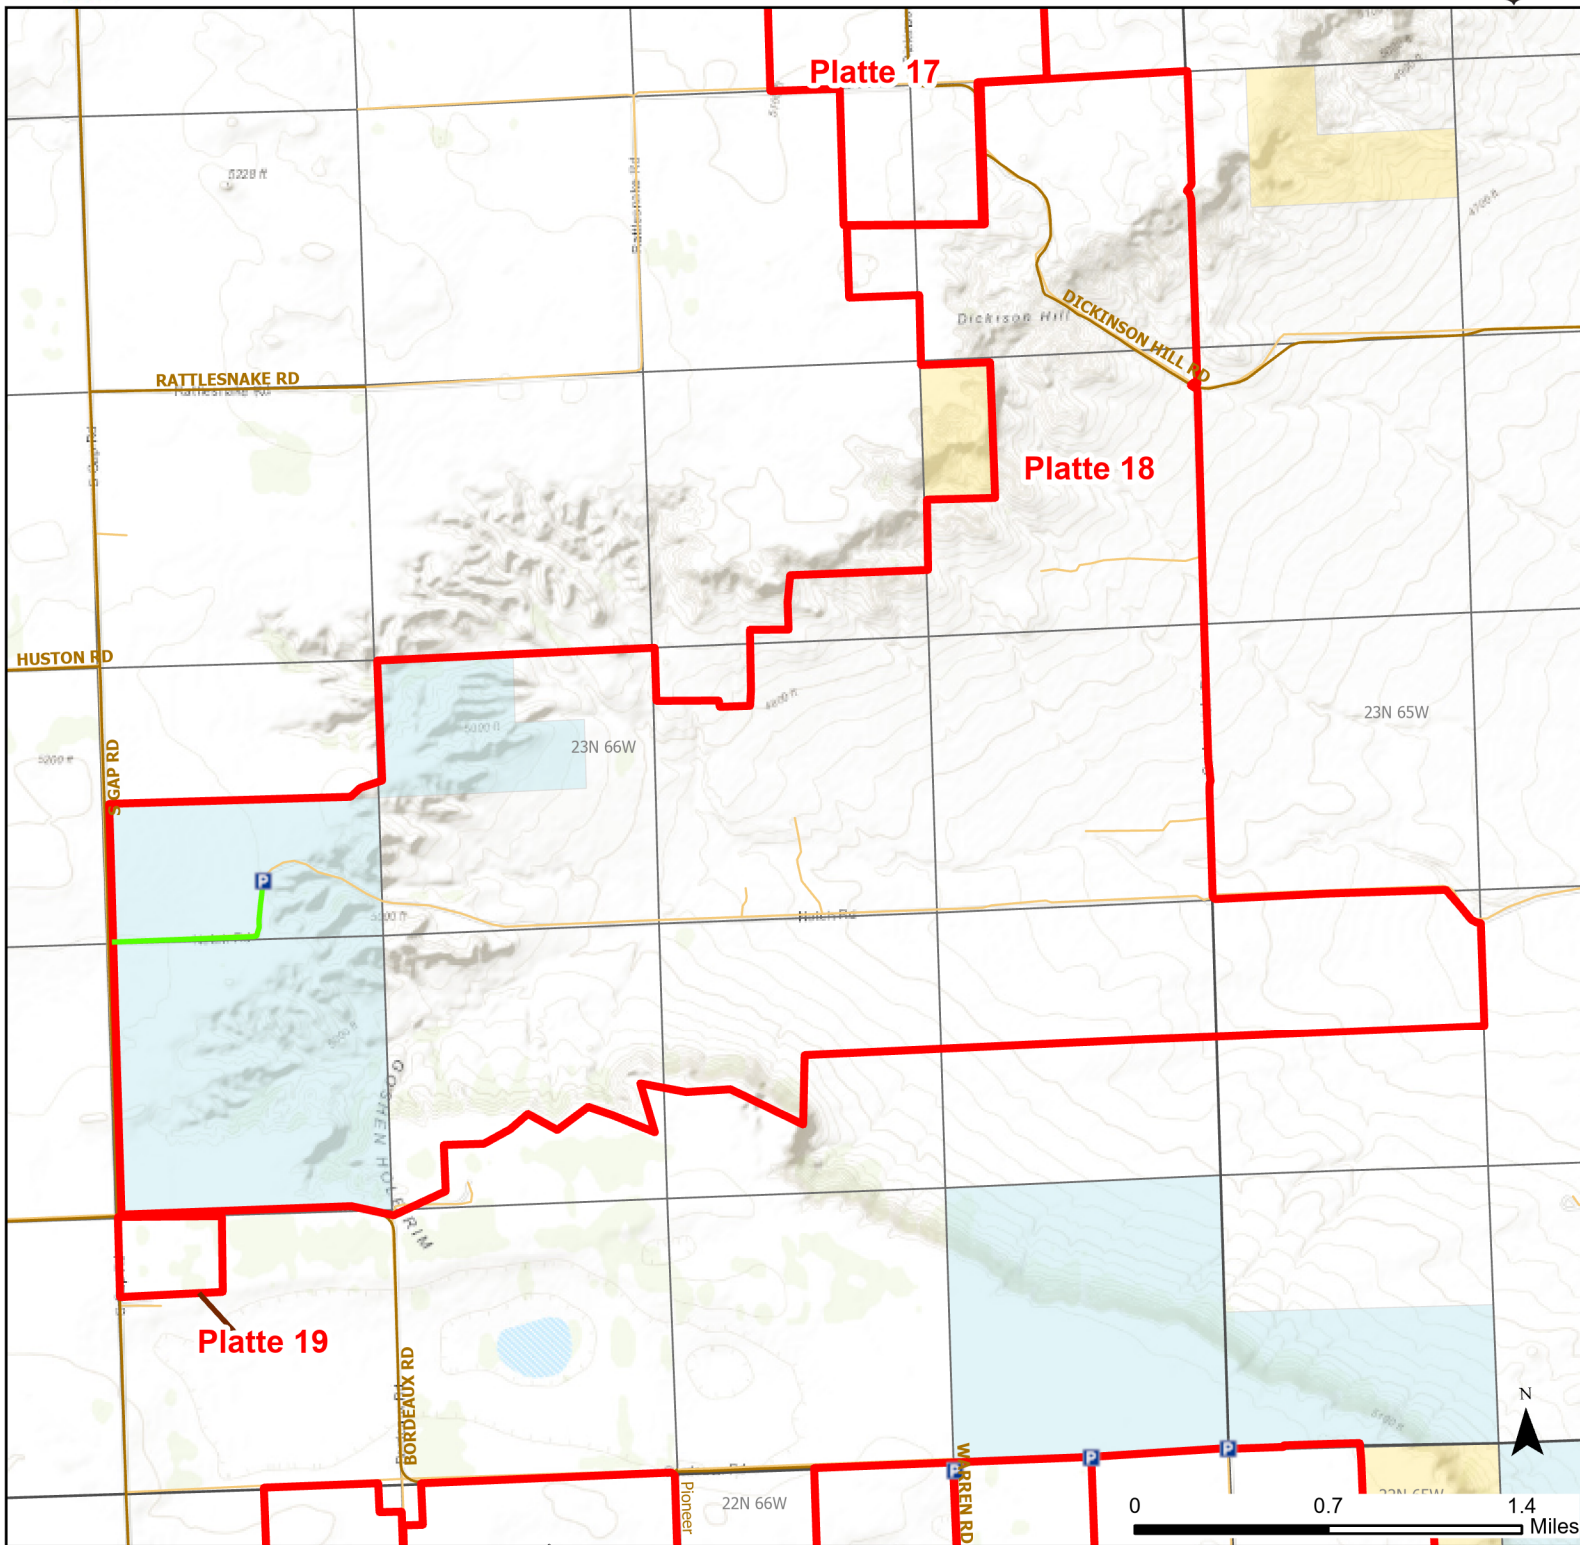

Platte 18 Walk-in Hunting Area

Access Dates:
09/01 - 12/31
2023 Hunt Season

Parking	Closed Road	Boundary	Limited Range Weapons and Archery	State
Coupon Box	Roads	County Boundaries	Archery Only	DOD
Road Closed	Open Road	Archery Only	Other	BLM
Open Road	Special Conditions Apply	Archery Only	CLOSED	Wyoming Game & Fish Dept.
				Forest Service
				Private

Species allowed to hunt: Waterfowl, Sharp-tailed Grouse, Doves, Partridge, Antelope, Deer, Elk

Rules: Portable blinds may be used on a daily basis. Blinds must have owner's name and contact info affixed and may not be left in the field overnight.

This map is for visual use, assistance and general location only, does not represent a survey, and is not to be used for legal conveyance. Hunt Area boundaries are approximate, consult Game and Fish Hunting Regulations for descriptions and restrictions. Access to these private lands for any commercial activity must be gained by contacting the individual landowner(s) directly.