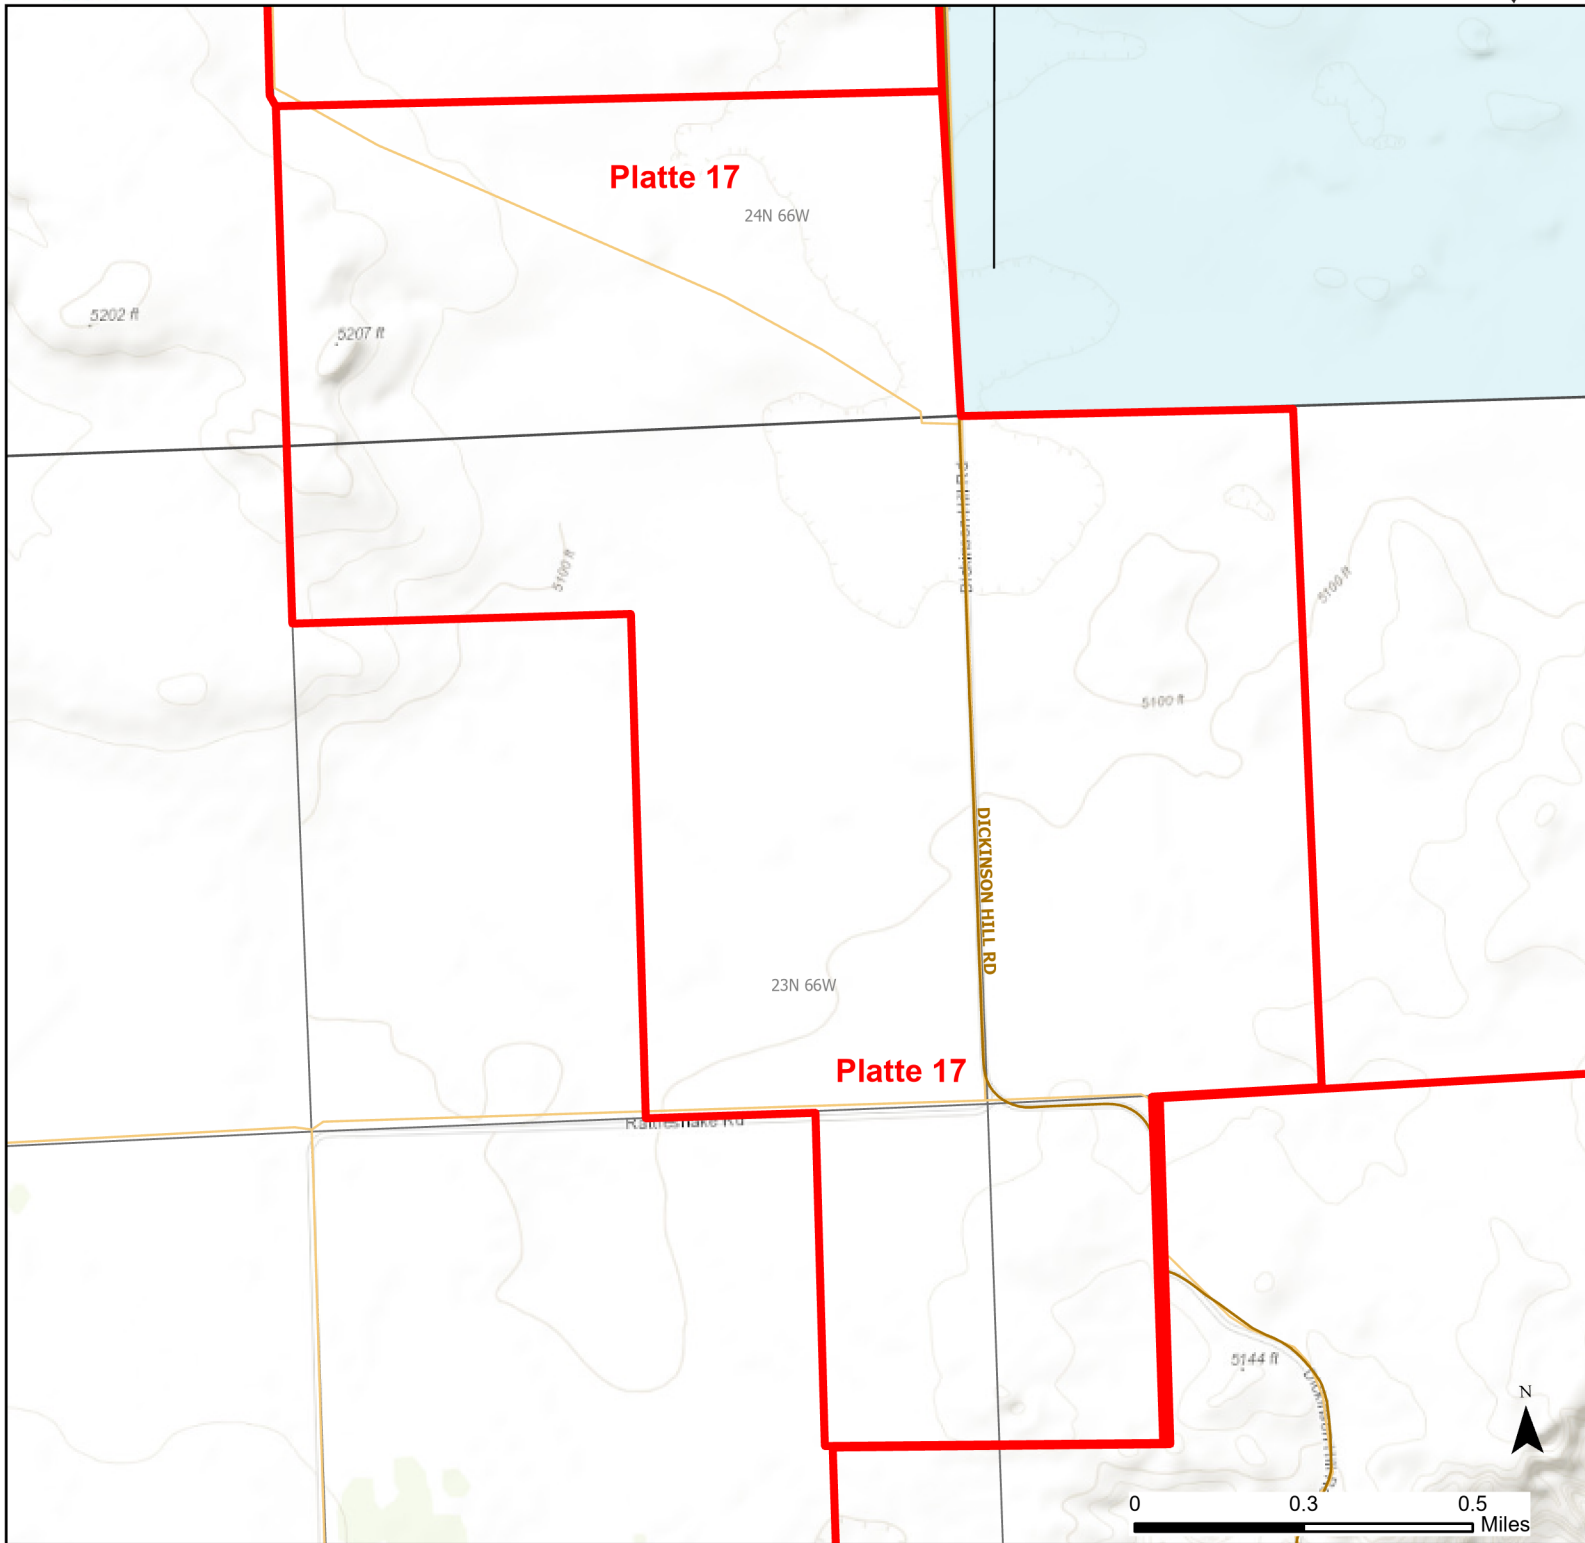

Platte 17 Walk-in Hunting Area

Access Dates:
09/01 - 12/31
2023 Hunt Season

Parking	Closed Road	Boundary	Limited Range Weapons and Archery	State
Coupon Box	Roads	Archery Only	Other	DOD
Road Closed	County Boundaries	CLOSED		BLM
Open Road				Wyoming Game & Fish Dept.
Special Conditions Apply				Forest Service
				Private

Species allowed to hunt: Sharp-tailed Grouse, Doves, Partridge, Antelope, Deer

Rules: Portable blinds may be used on a daily basis. Blinds must have owner's name and contact info affixed and may not be left in the field overnight.

This map is for visual use, assistance and general location only, does not represent a survey, and is not to be used for legal conveyance. Hunt Area boundaries are approximate, consult Game and Fish Hunting Regulations for descriptions and restrictions. Access to these private lands for any commercial activity must be gained by contacting the individual landowner(s) directly.