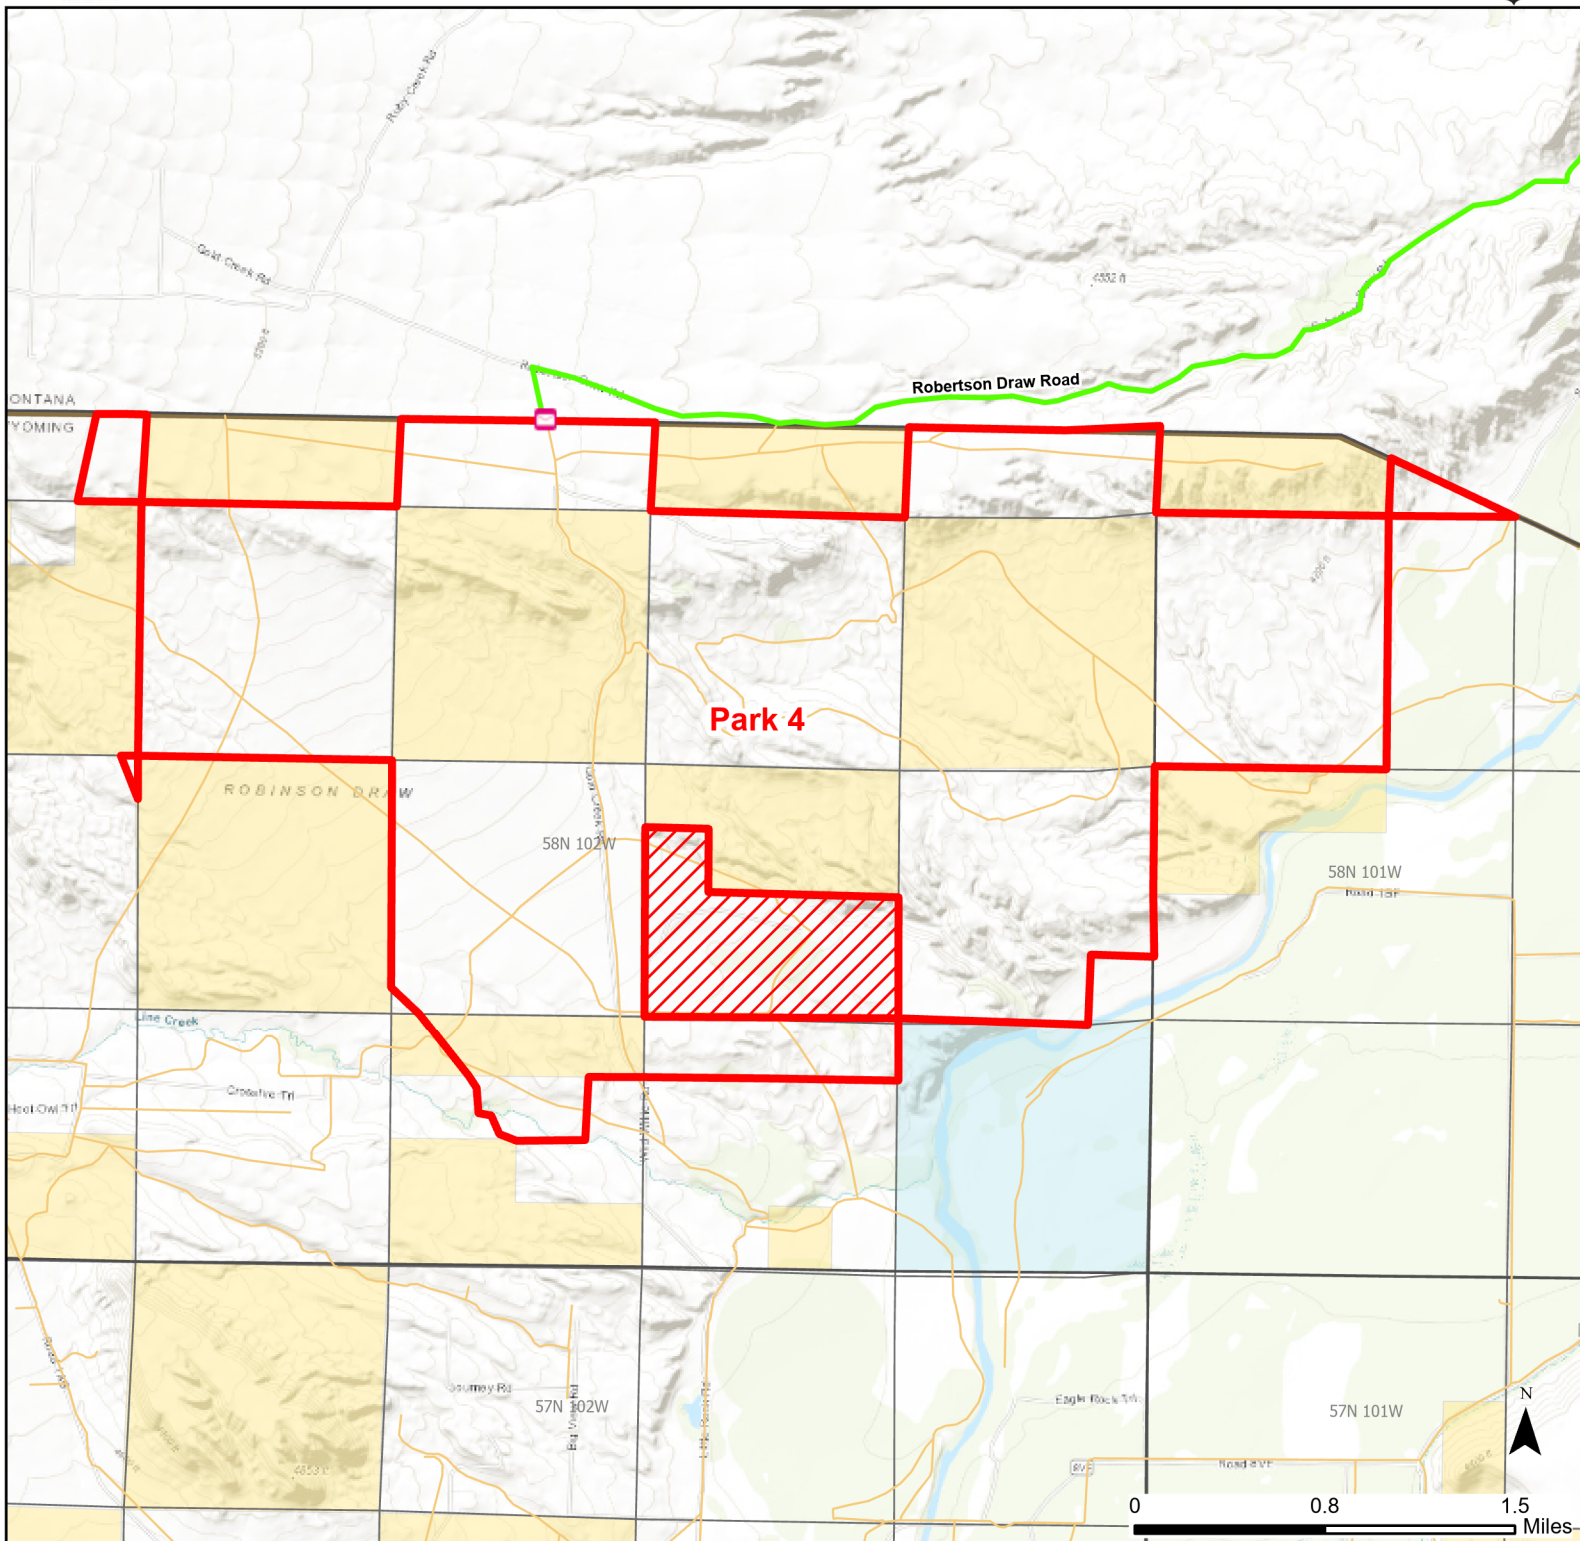

Park 4 Walk-in Hunting Area

Access Dates:
08/15 - 02/28
2023 Hunt Season

Parking	Closed Road	Boundary	Limited Range Weapons and Archery	State
Coupon Box	Roads	County Boundaries	Archery Only	DOD
Road Closed	Open Road	Archery Only	Other	BLM
Special Conditions Apply		CLOSED		Wyoming Game & Fish Dept.
				Forest Service
				Private

Species allowed to hunt: Waterfowl, Sage Grouse, Partridge, Rabbit, Antelope, Deer, Elk

Rules: Portable blinds may be used on a daily basis. Blinds must have owner's name and contact info affixed and may not be left in the field overnight. Motorized vehicle access allowed on established roads only.

This map is for visual use, assistance and general location only, does not represent a survey, and is not to be used for legal conveyance. Hunt Area boundaries are approximate, consult Game and Fish Hunting Regulations for descriptions and restrictions. Access to these private lands for any commercial activity must be gained by contacting the individual landowner(s) directly.