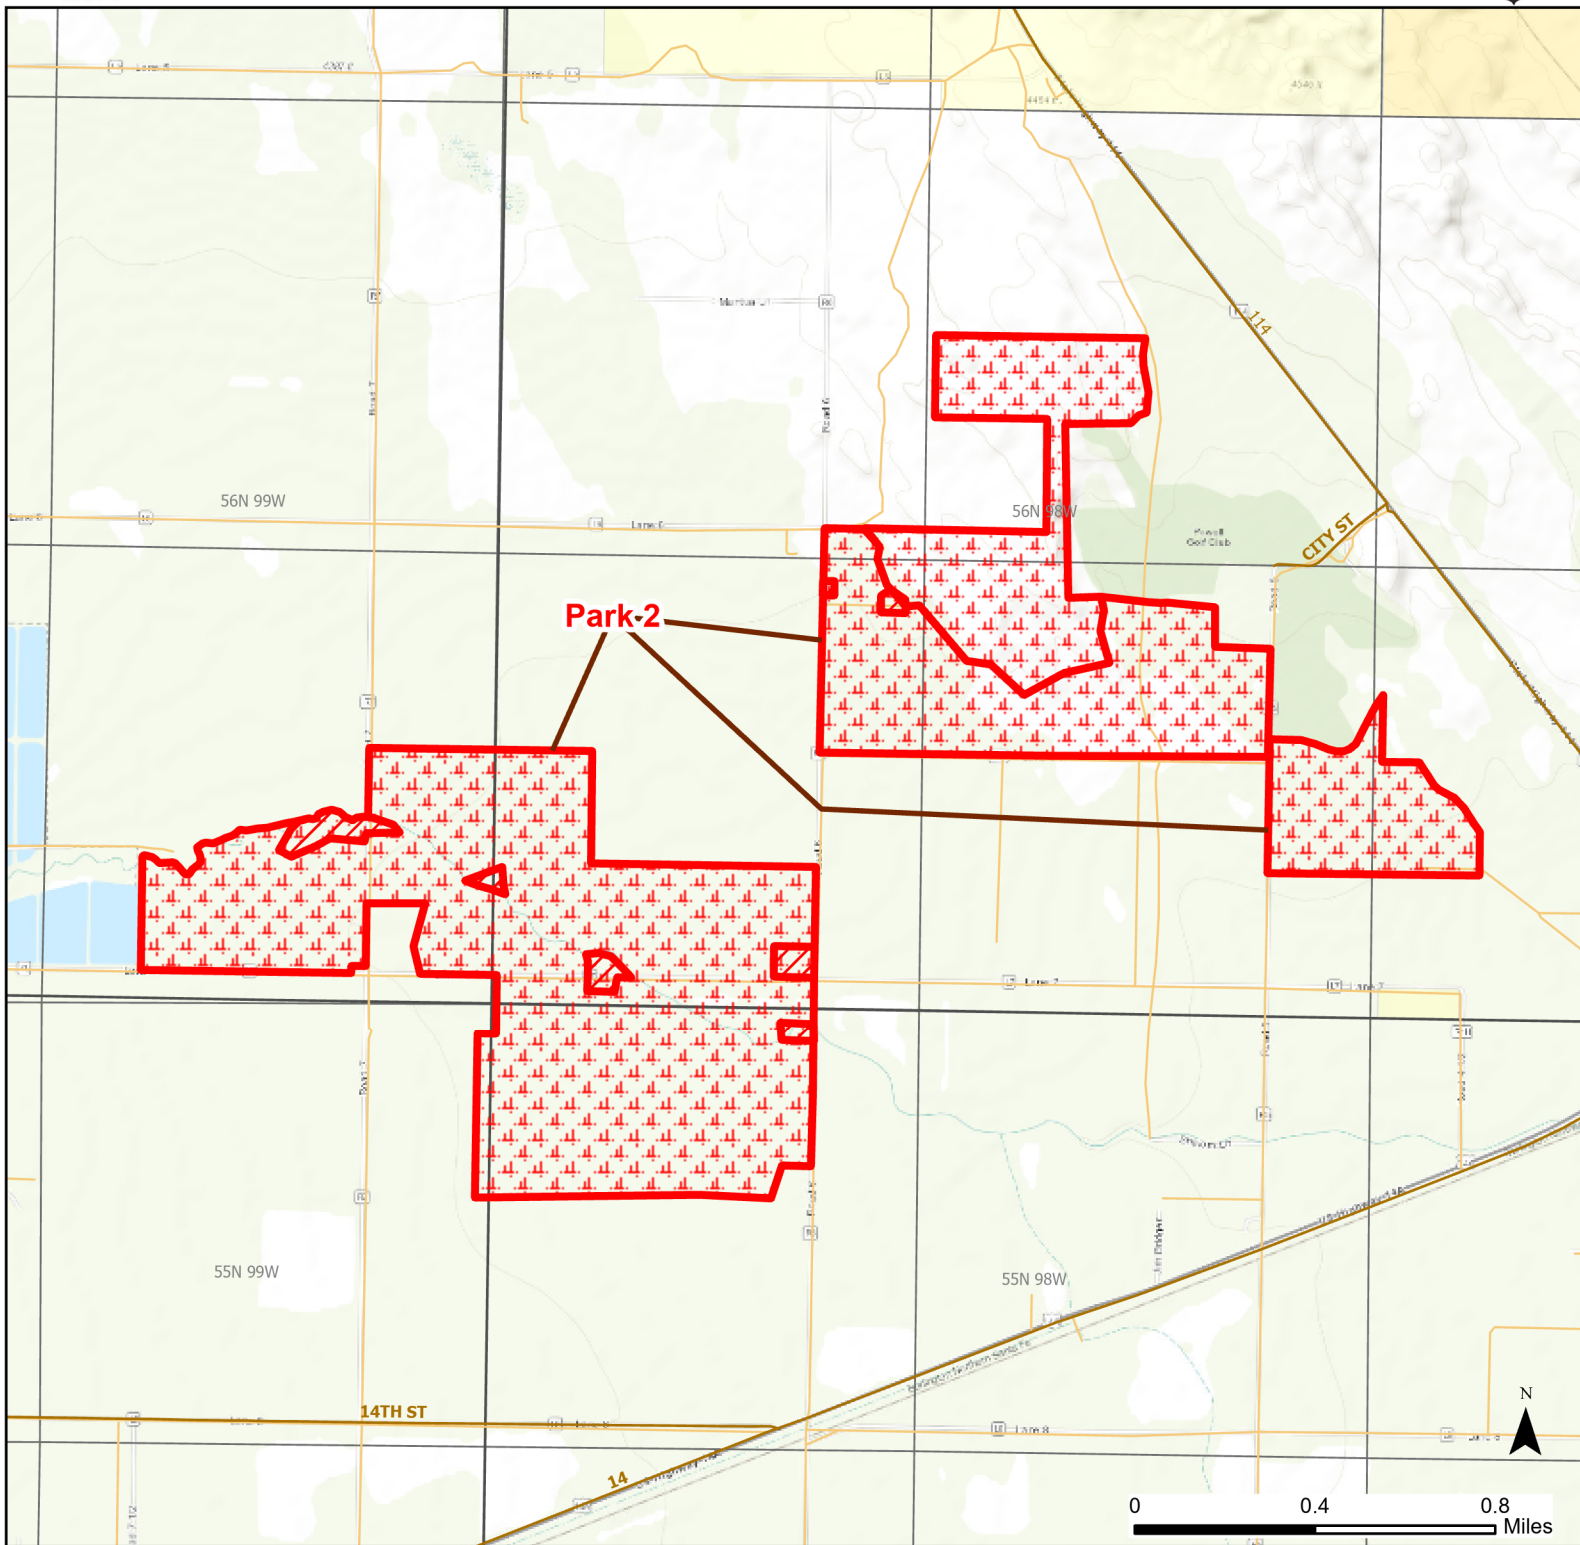

# Park 2 Walk-in Hunting Area

Access Dates:  
10/2 - 2/13  
2023 Hunt Season

Parking	Closed Road	Boundary	Limited Range Weapons and Archery	State
Coupon Box	Roads	Archery Only	Other	DOD
Road Closed	County Boundaries		CLOSED	BLM
Open Road				Wyoming Game & Fish Dept.
Special Conditions Apply				Forest Service
				Private

Species allowed to hunt: Waterfowl

Rules: No hunting until crops are out of the field.

This map is for visual use, assistance and general location only, does not represent a survey, and is not to be used for legal conveyance. Hunt Area boundaries are approximate, consult Game and Fish Hunting Regulations for descriptions and restrictions. Access to these private lands for any commercial activity must be gained by contacting the individual landowner(s) directly.