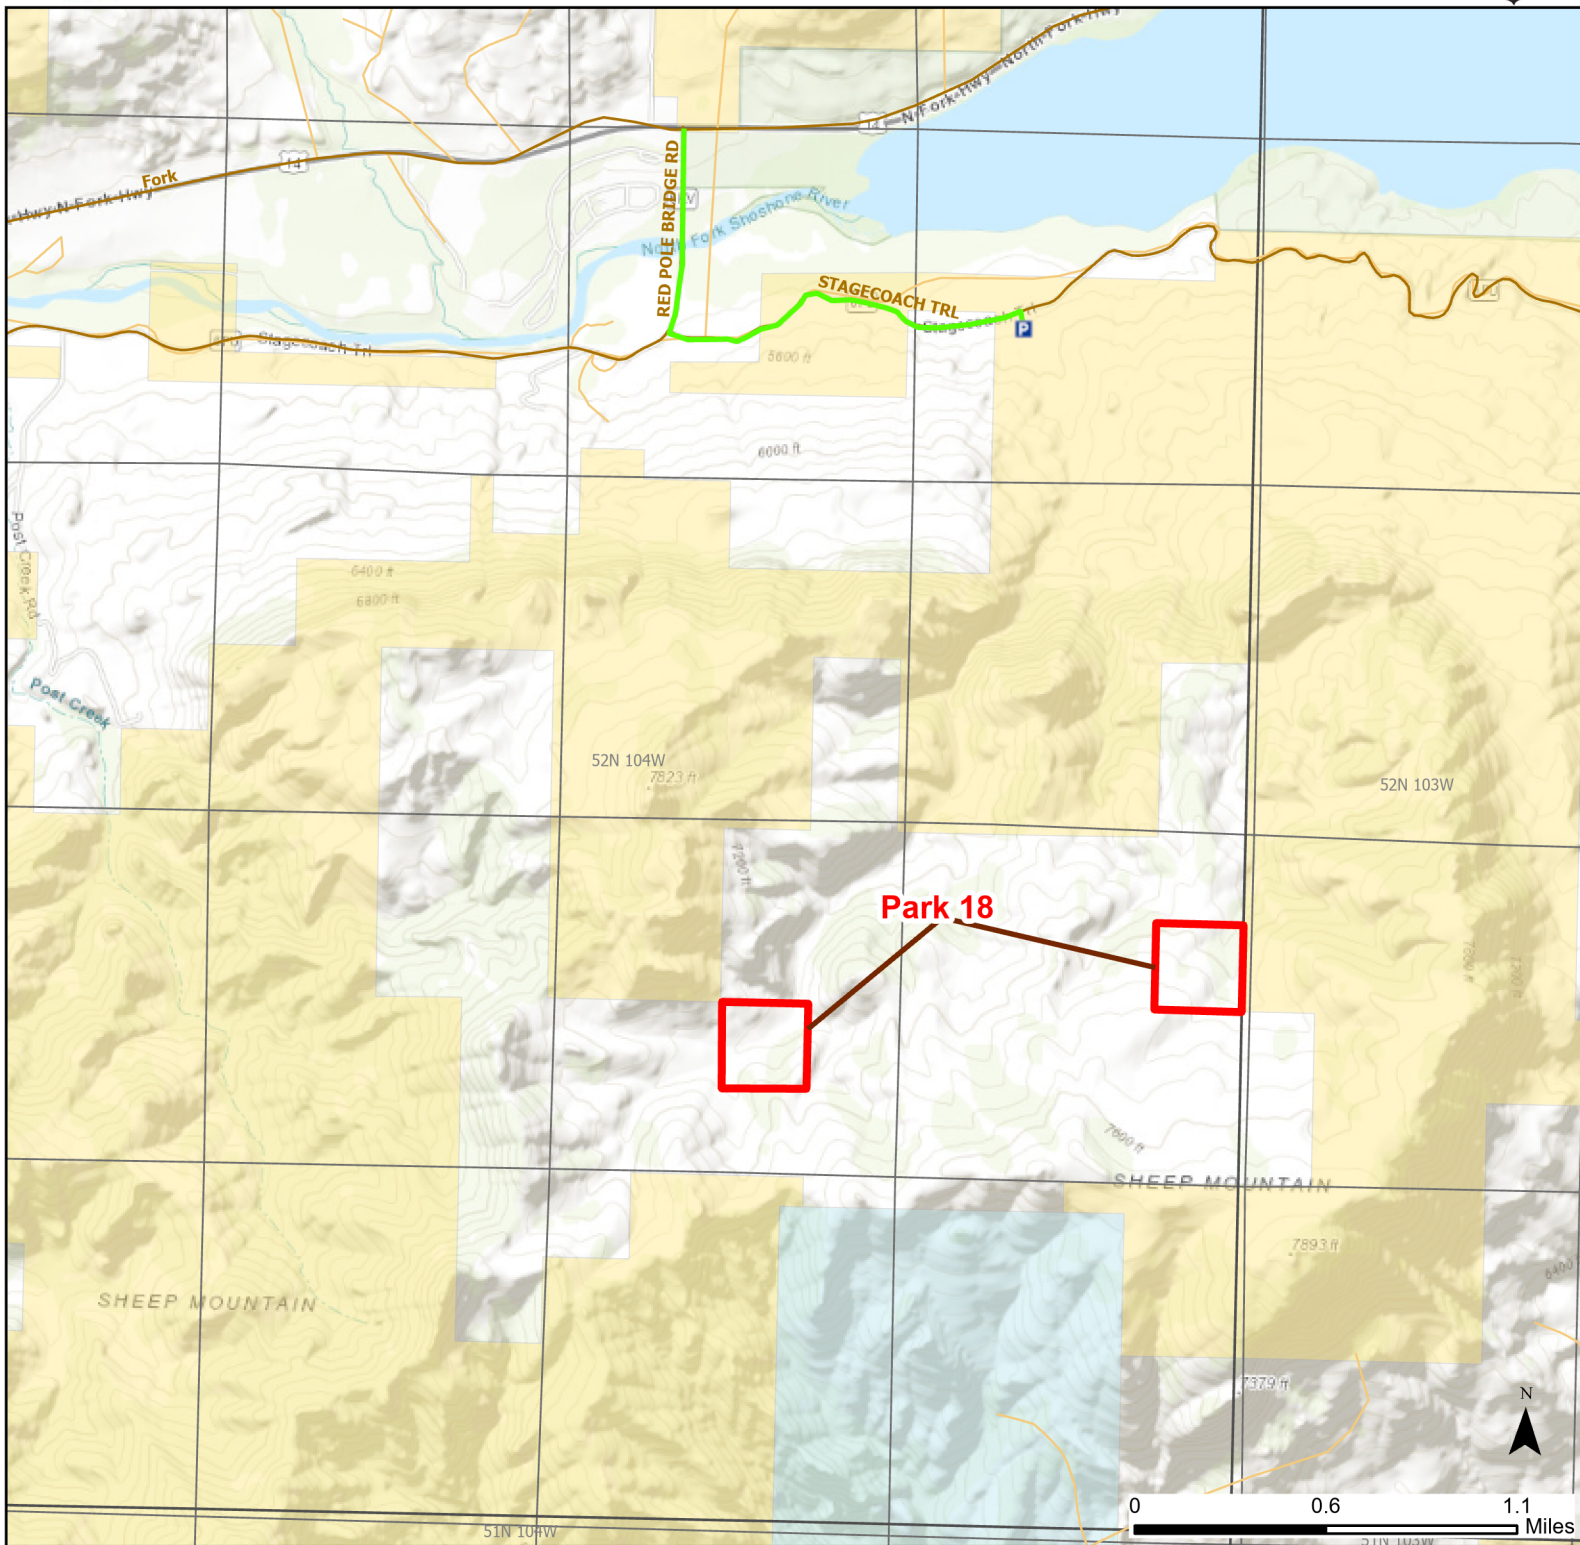

Park 18 Walk-in Hunting Area

Access Dates:
09/01 - 12/31
2023 Hunt Season

Parking	Closed Road	Boundary	Limited Range Weapons and Archery	State
Coupon Box	Roads	Archery Only	Other	DOD
Road Closed	County Boundaries	CLOSED		BLM
Open Road				Wyoming Game & Fish Dept.
Special Conditions Apply				Forest Service
				Private

This map is for visual use, assistance and general location only, does not represent a survey, and is not to be used for legal conveyance. Hunt Area boundaries are approximate, consult Game and Fish Hunting Regulations for descriptions and restrictions. Access to these private lands for any commercial activity must be gained by contacting the individual landowner(s) directly.