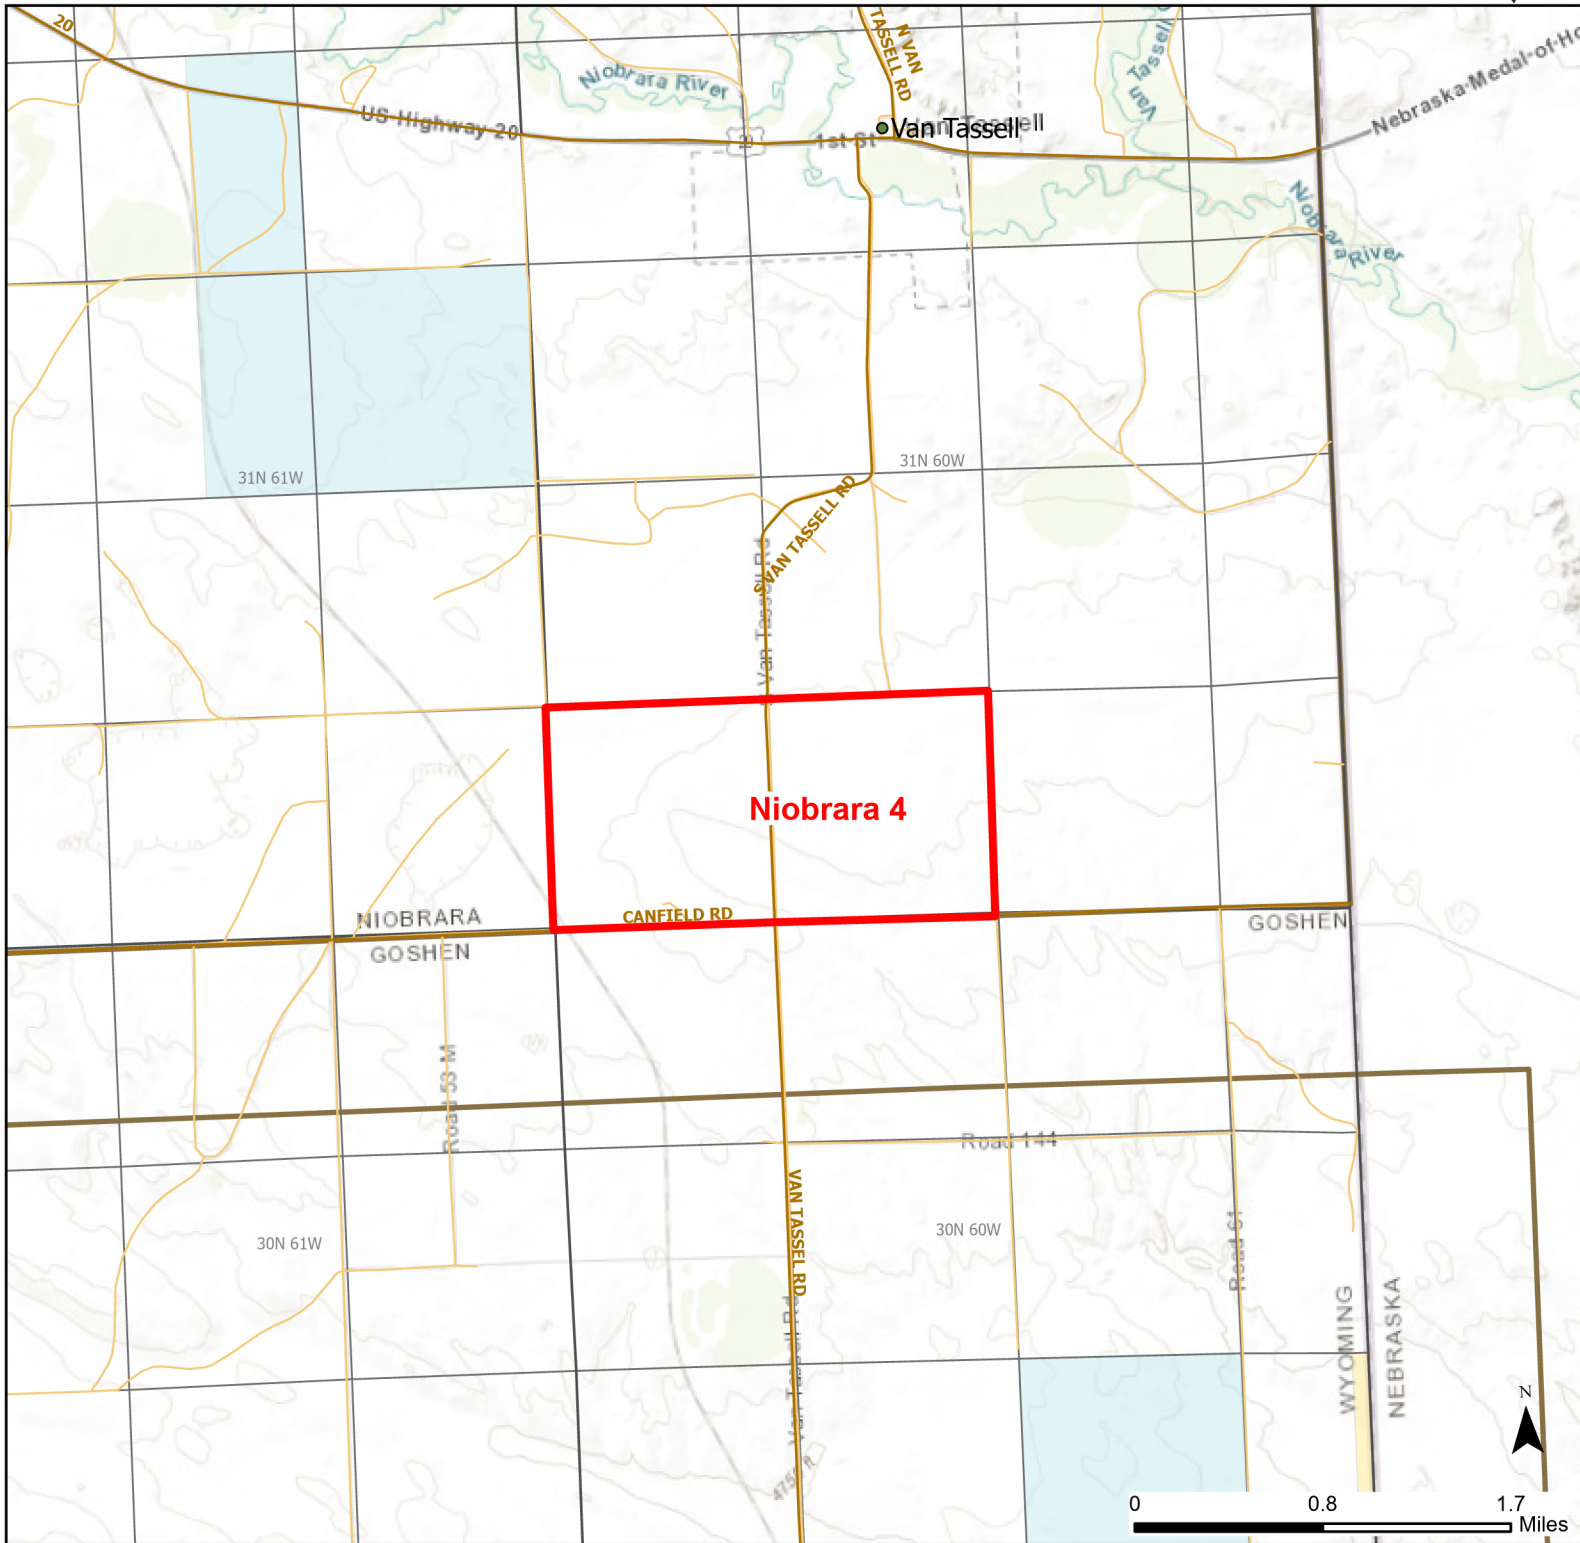

# Niobrara 4 Walk-in Hunting Area

Access Dates:  
08/15 - 12/31  
2023 Hunt Season

Parking	Closed Road	Boundary	Limited Range Weapons and Archery	State
Coupon Box	Roads	Archery Only	Other	DOD
Road Closed	County Boundaries	CLOSED		BLM
Open Road				Wyoming Game & Fish Dept.
Special Conditions Apply				Forest Service
				Private

Species allowed to hunt: Doves, Antelope, Deer

Rules: All vehicles must park in designated parking areas only.

This map is for visual use, assistance and general location only, does not represent a survey, and is not to be used for legal conveyance. Hunt Area boundaries are approximate, consult Game and Fish Hunting Regulations for descriptions and restrictions. Access to these private lands for any commercial activity must be gained by contacting the individual landowner(s) directly.