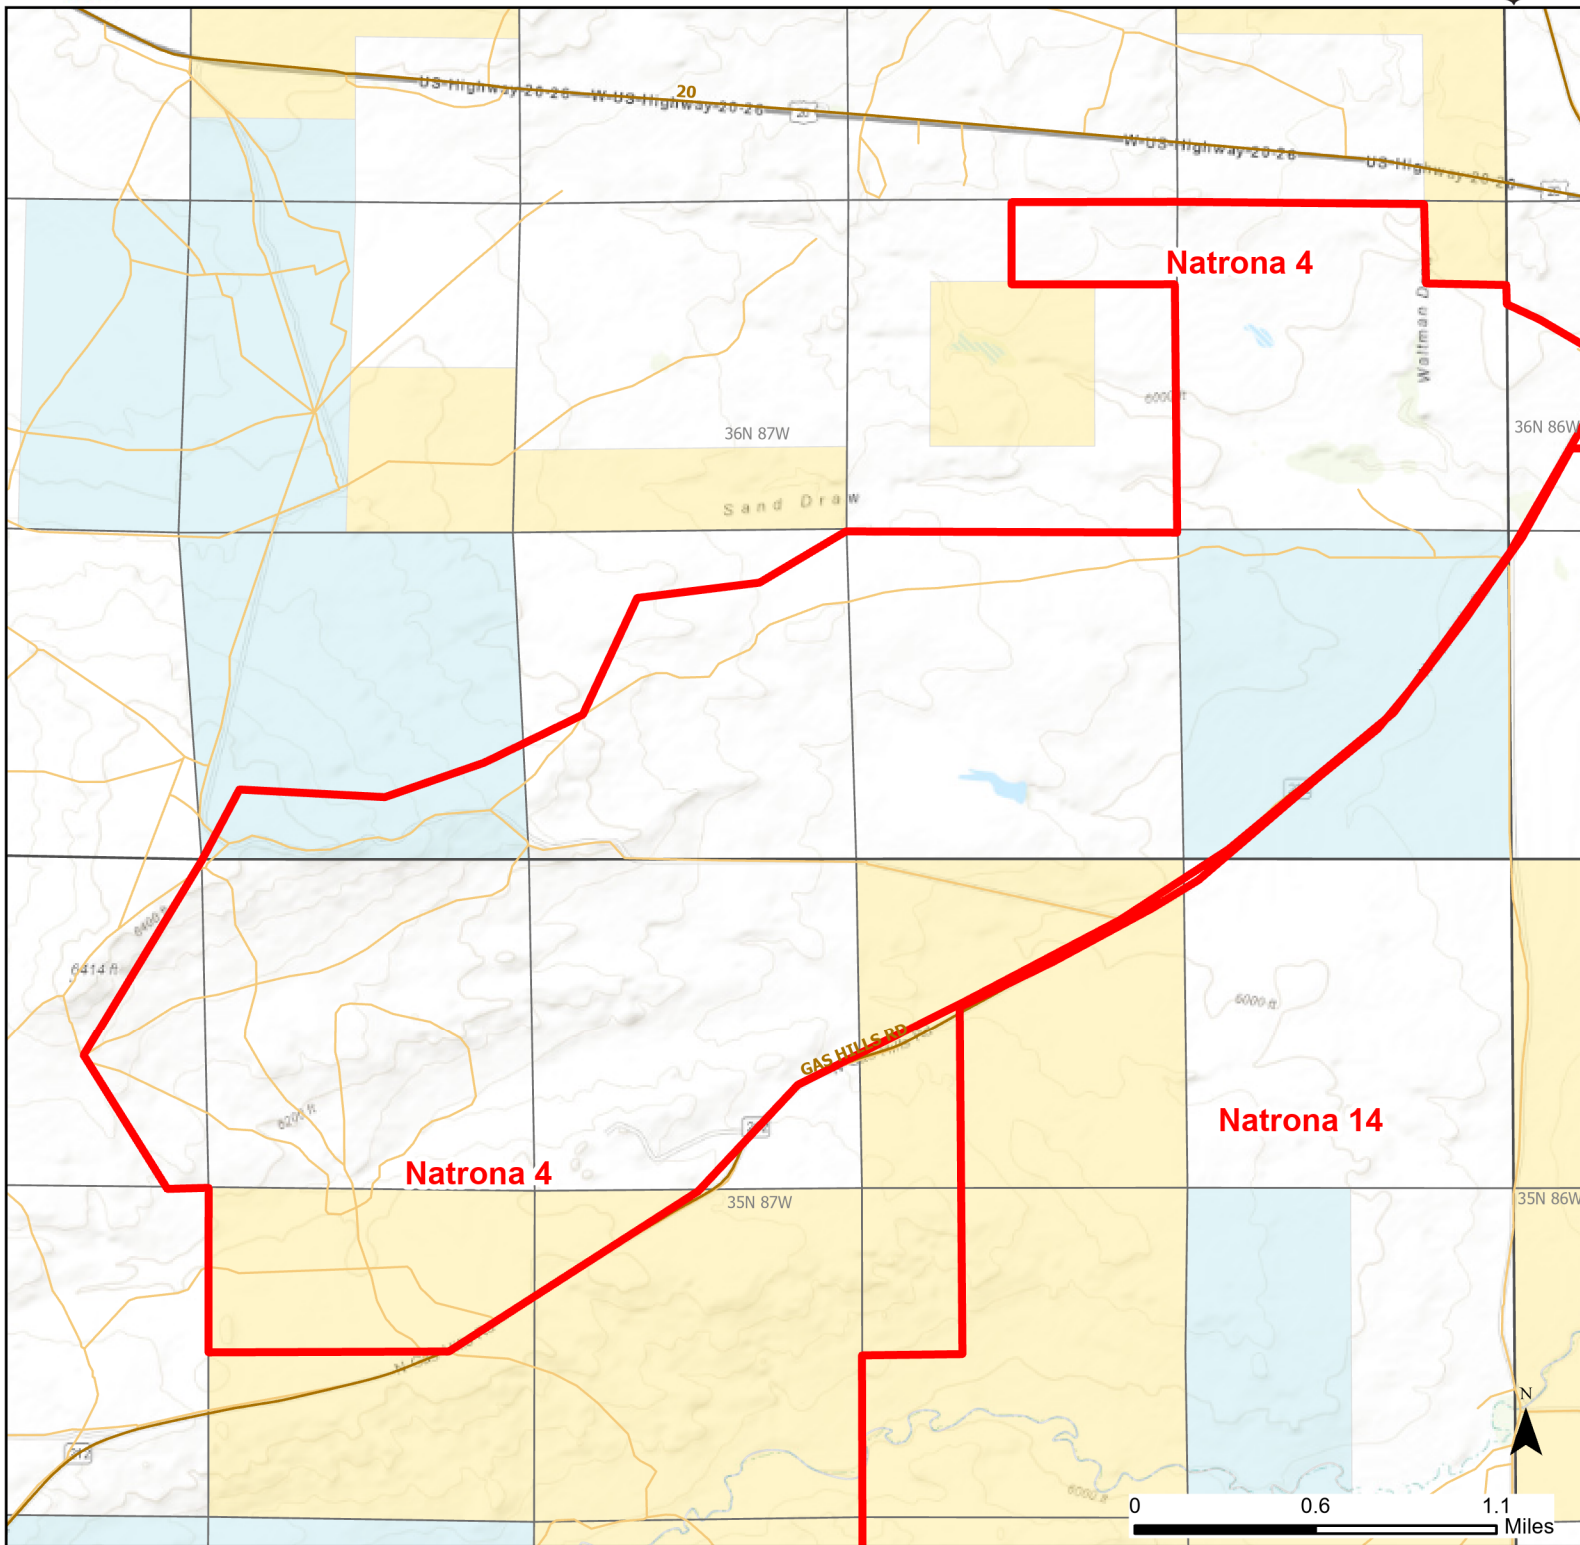

Natrona 4 Walk-in Hunting Area

Access Dates:
08/15 - 10/31
2023 Hunt Season

Parking	Closed Road	Boundary	Limited Range Weapons and Archery	State
Coupon Box	Roads	Archery Only	Other	DOD
Road Closed	County Boundaries	CLOSED		BLM
Open Road				Wyoming Game & Fish Dept.
Special Conditions Apply				Forest Service Private

Species allowed to hunt: Antelope, Deer

Rules: Motorized vehicle access allowed on established roads only.

This map is for visual use, assistance and general location only, does not represent a survey, and is not to be used for legal conveyance. Hunt Area boundaries are approximate, consult Game and Fish Hunting Regulations for descriptions and restrictions. Access to these private lands for any commercial activity must be gained by contacting the individual landowner(s) directly.