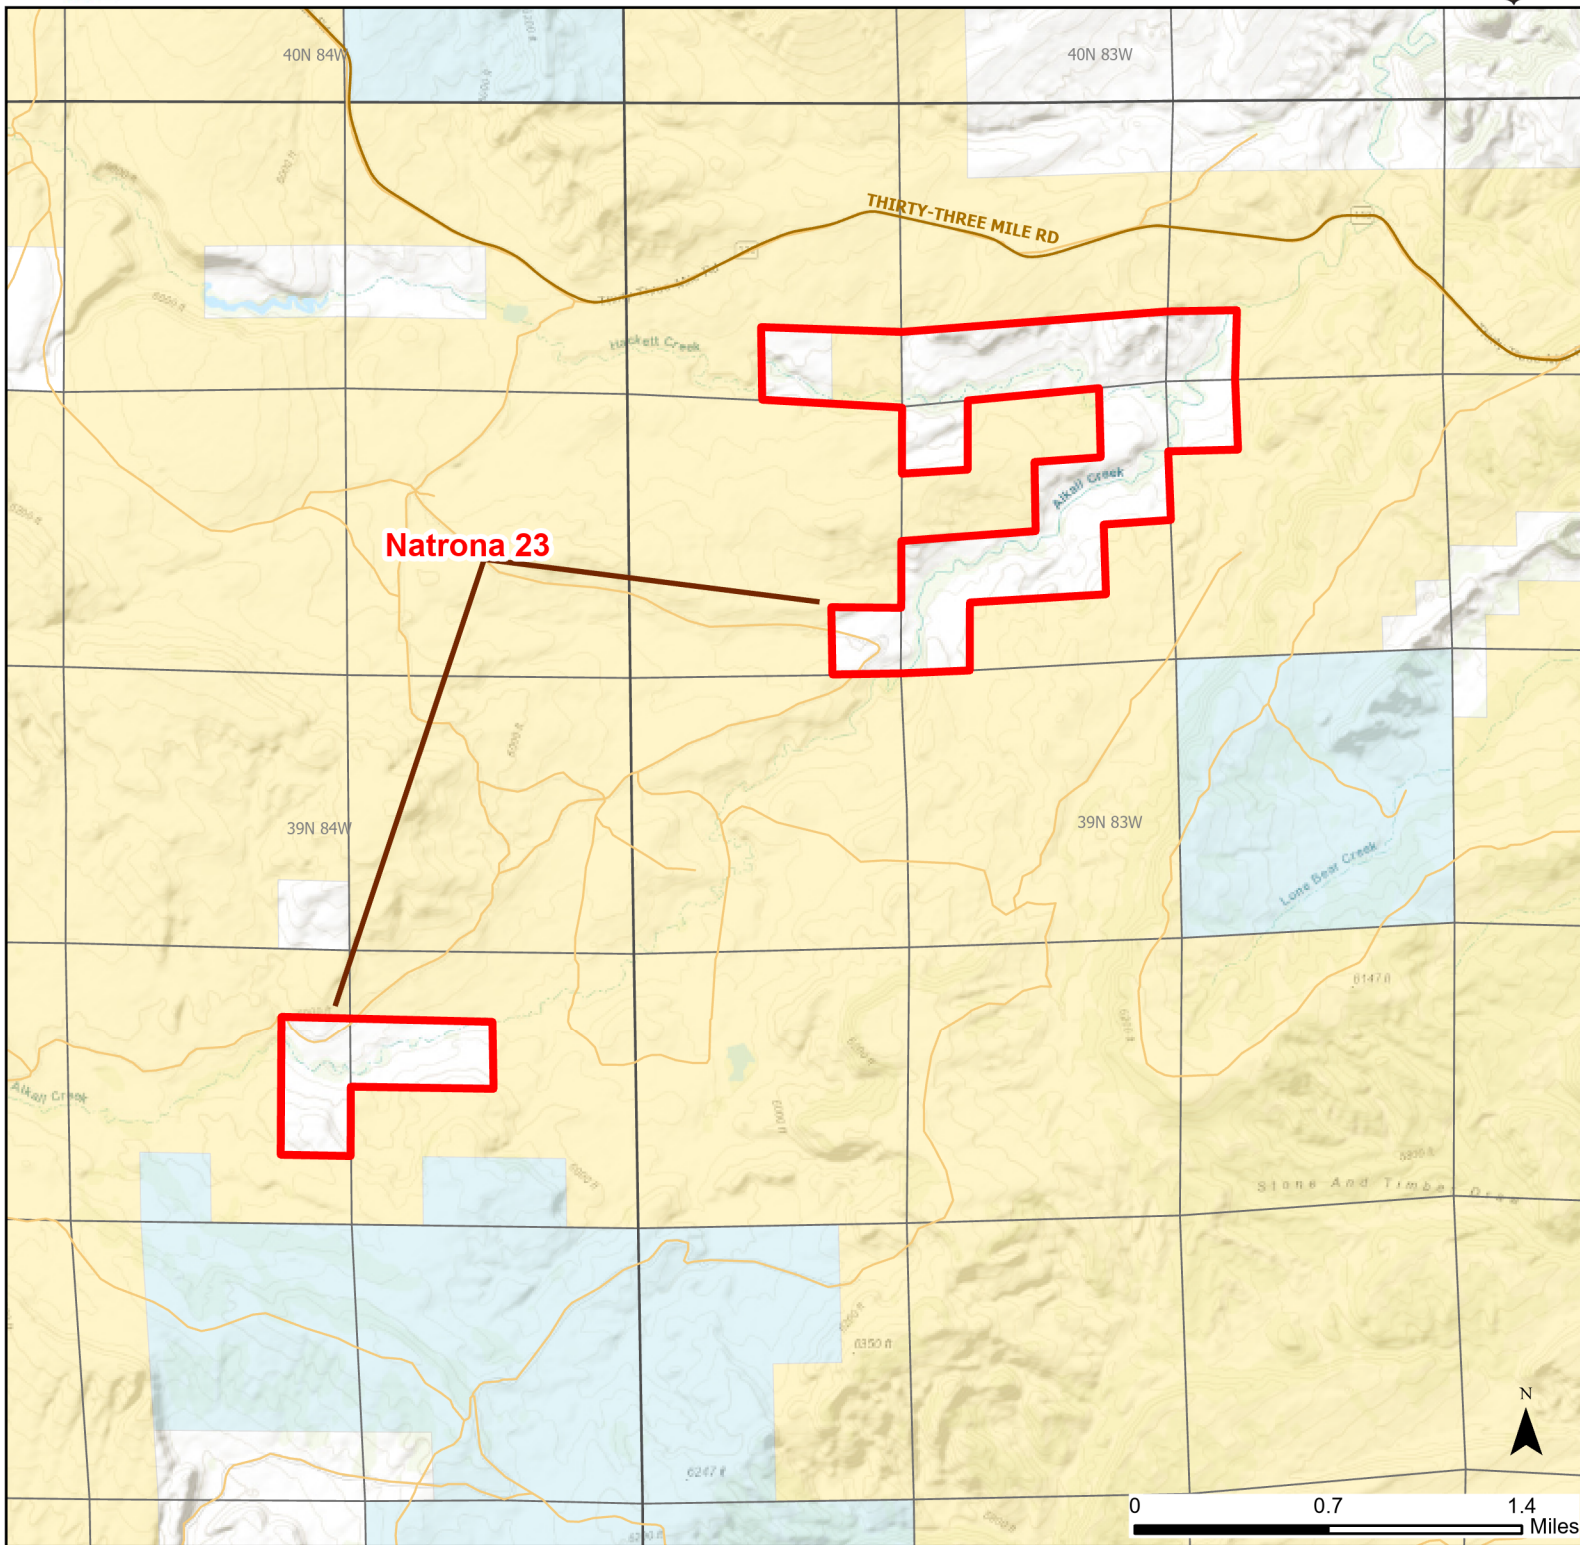

Natrona 23 Walk-in Hunting Area

Access Dates:
08/15 - 12/15
2023 Hunt Season

Parking	Closed Road	Boundary	Limited Range Weapons and Archery	State
Coupon Box	Roads	Archery Only	Other	DOD
Road Closed	County Boundaries		CLOSED	BLM
Open Road				Wyoming Game & Fish Dept.
Special Conditions Apply				Forest Service
				Private

Species allowed to hunt: Antelope, Deer, Elk

Rules: Motorized vehicle access allowed on established roads only.

This map is for visual use, assistance and general location only, does not represent a survey, and is not to be used for legal conveyance. Hunt Area boundaries are approximate, consult Game and Fish Hunting Regulations for descriptions and restrictions. Access to these private lands for any commercial activity must be gained by contacting the individual landowner(s) directly.