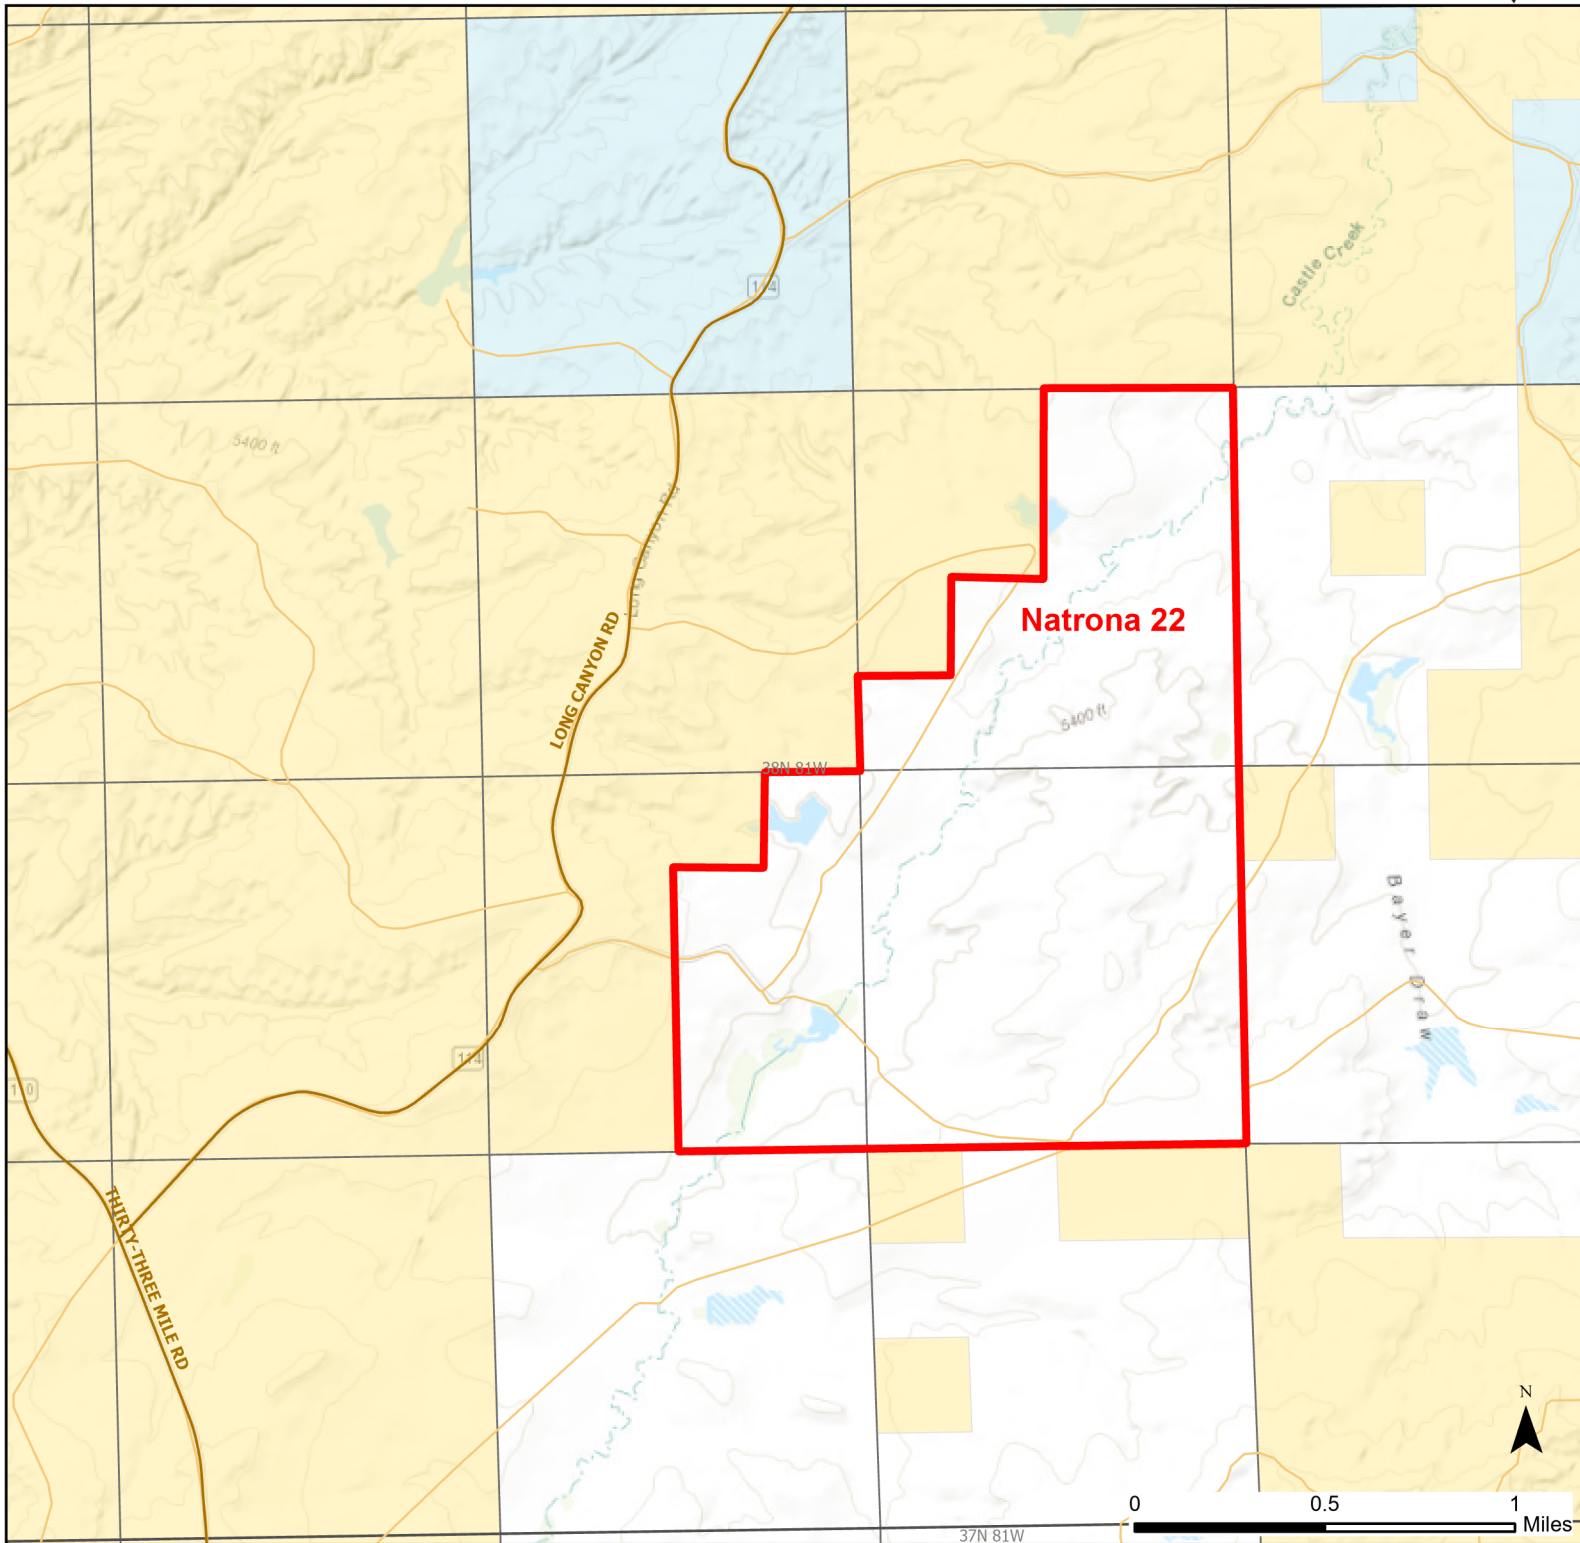

Natrona 22 Walk-in Hunting Area

Access Dates:
08/15 - 10/31
2023 Hunt Season

Parking	Closed Road	Boundary	Limited Range Weapons and Archery	State
Coupon Box	Roads	County Boundaries	Other	DOD
Road Closed	Open Road	Archery Only	CLOSED	BLM
Special Conditions Apply				Wyoming Game & Fish Dept.
				Forest Service
				Private

Species allowed to hunt: Antelope, Deer

Rules: Motorized vehicle access allowed on established roads only.

This map is for visual use, assistance and general location only, does not represent a survey, and is not to be used for legal conveyance. Hunt Area boundaries are approximate, consult Game and Fish Hunting Regulations for descriptions and restrictions. Access to these private lands for any commercial activity must be gained by contacting the individual landowner(s) directly.