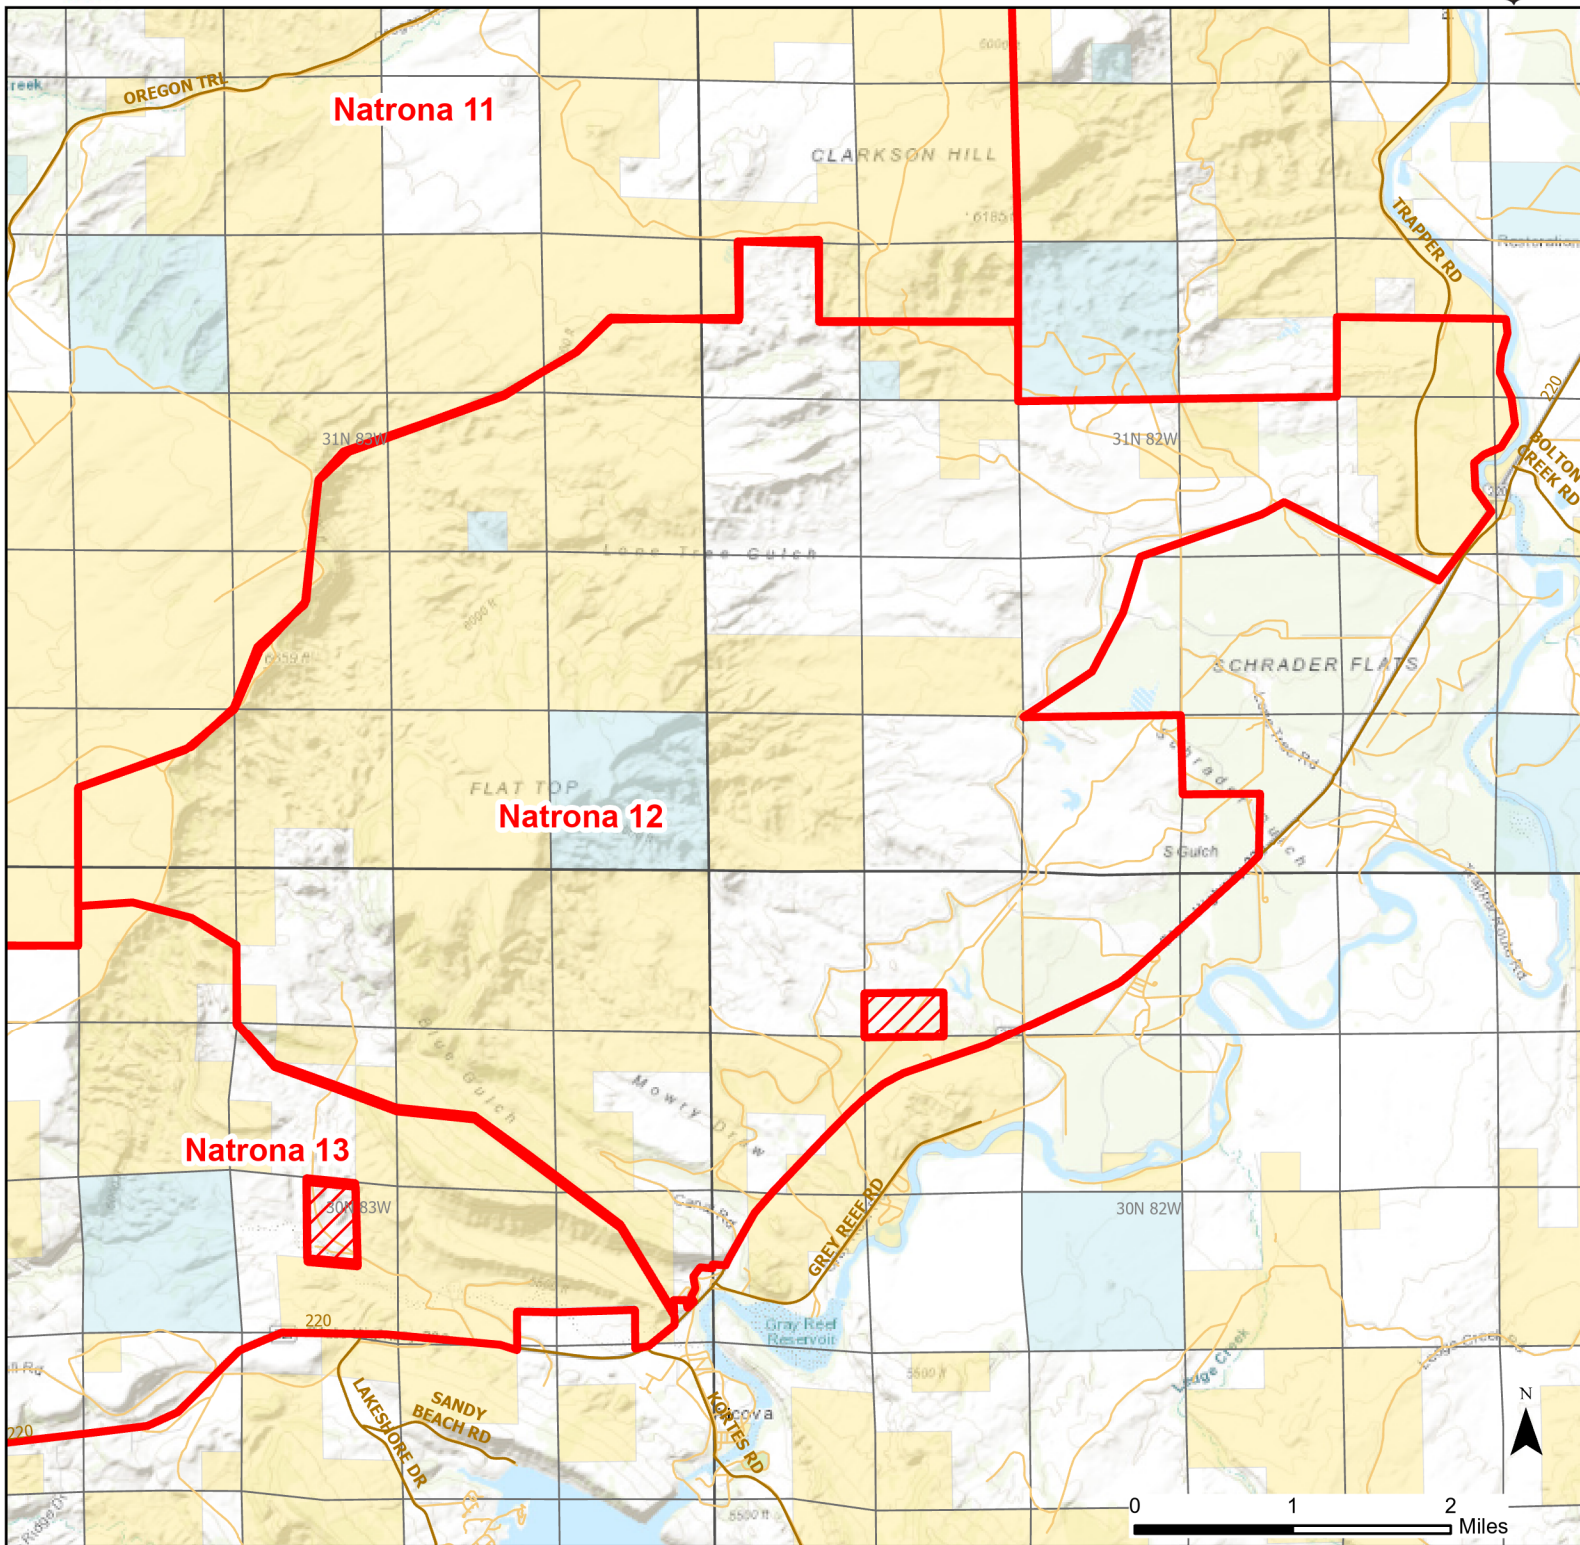

Natrona 12 Walk-in Hunting Area

Access Dates:
08/15 - 12/15
2023 Hunt Season

Parking	Closed Road	Boundary	Limited Range Weapons and Archery	State
Coupon Box	Roads	Archery Only	Other	DOD
Road Closed	County Boundaries	CLOSED		BLM
Open Road				Wyoming Game & Fish Dept.
Special Conditions Apply				Forest Service
				Private

Species allowed to hunt: Antelope, Deer, Elk

Rules: NO ORVs. Motorized vehicle access allowed on established roads only.

This map is for visual use, assistance and general location only, does not represent a survey, and is not to be used for legal conveyance. Hunt Area boundaries are approximate, consult Game and Fish Hunting Regulations for descriptions and restrictions. Access to these private lands for any commercial activity must be gained by contacting the individual landowner(s) directly.