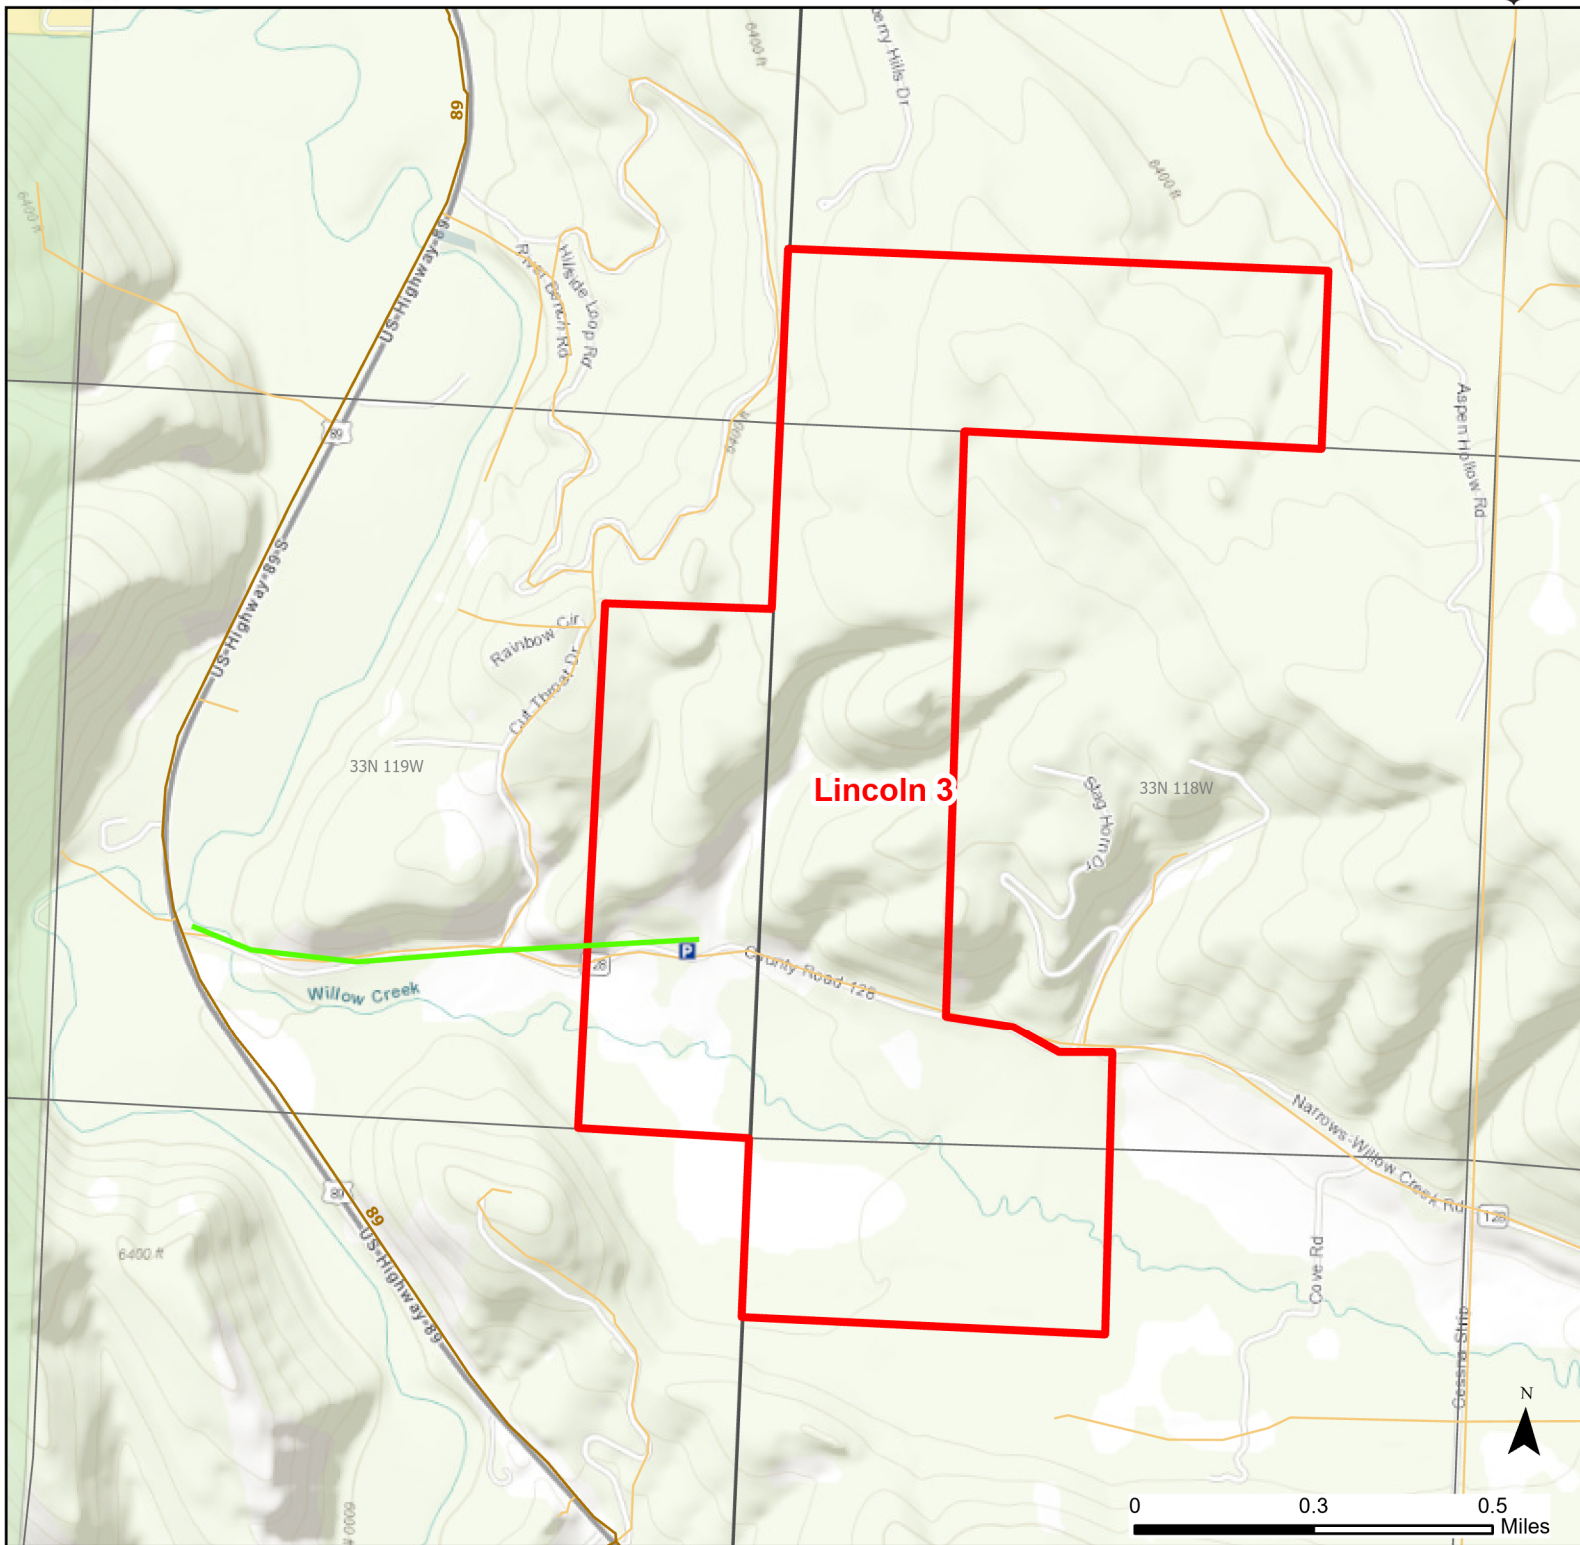

Lincoln 3 Walk-in Hunting Area

Access Dates:
09/01 - 03/31
2023 Hunt Season

Parking	Closed Road	Boundary	Limited Range Weapons and Archery	State
Coupon Box	Roads	Archery Only	Other	DOD
Road Closed	County Boundaries		CLOSED	BLM
Open Road				Wyoming Game & Fish Dept.
Special Conditions Apply				Forest Service
				Private

Species allowed to hunt: Deer, Elk, MtLion, Ruffed Grouse

Rules: Portable blinds may be used on a daily basis. Blinds must have owner's name and contact info affixed and may not be left in the field overnight. Ruffed grouse hunting allowed.

This map is for visual use, assistance and general location only, does not represent a survey, and is not to be used for legal conveyance. Hunt Area boundaries are approximate, consult Game and Fish Hunting Regulations for descriptions and restrictions. Access to these private lands for any commercial activity must be gained by contacting the individual landowner(s) directly.