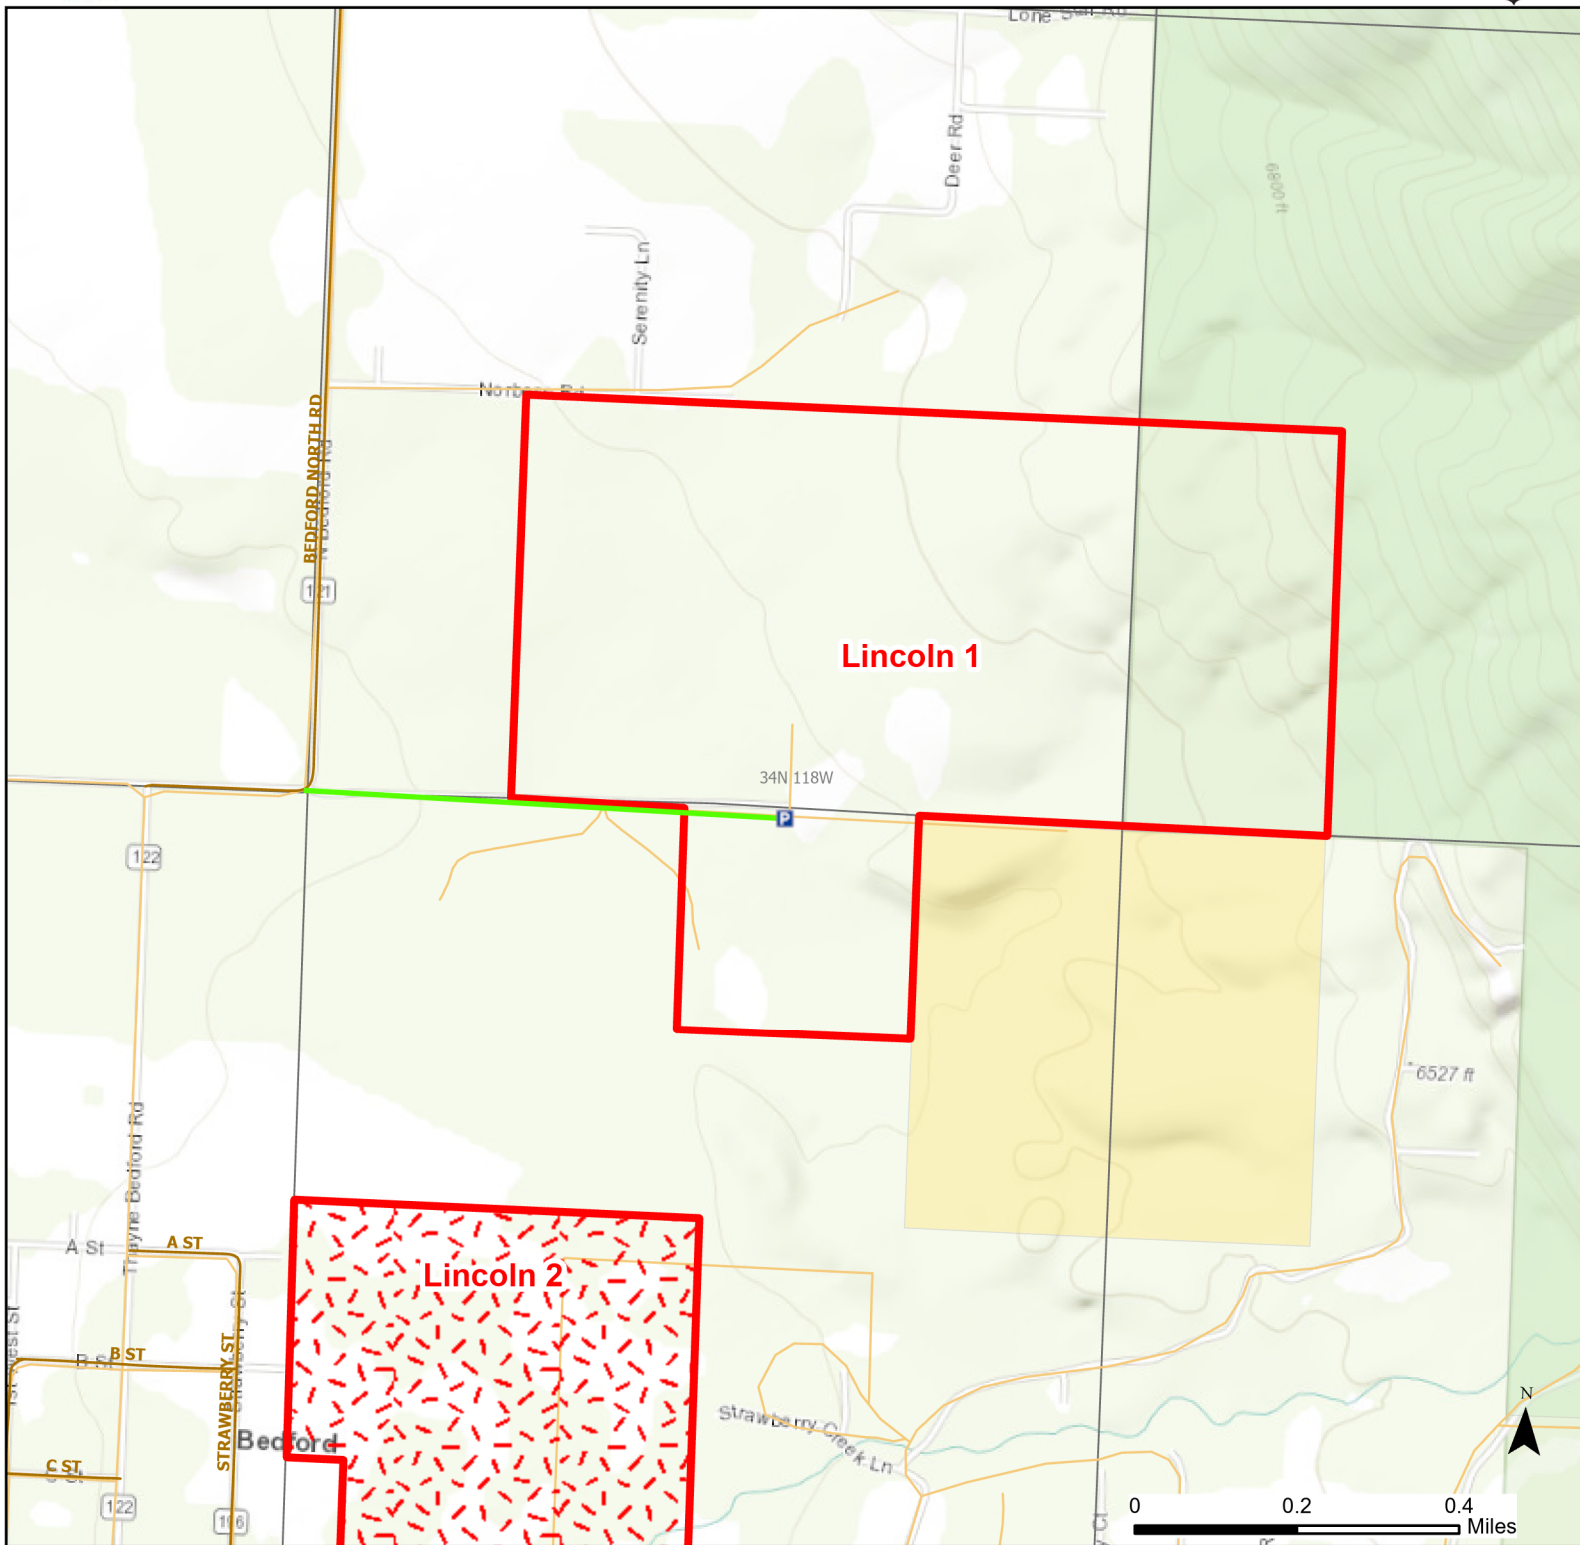

Lincoln 1 Walk-in Hunting Area

Access Dates:
09/01 - 03/31
2023 Hunt Season

Parking	Closed Road	Boundary	Limited Range Weapons and Archery	State
Coupon Box	Roads	Archery Only	Other	DOD
Road Closed	County Boundaries		CLOSED	BLM
Open Road				Wyoming Game & Fish Dept.
Special Conditions Apply				Forest Service
				Private

Species allowed to hunt: Deer, Elk, MtLion, Ruffed Grouse

Rules: Portable blinds may be used on a daily basis. Blinds must have owner's name and contact info affixed and may not be left in the field overnight. Ruffed grouse hunting allowed.

This map is for visual use, assistance and general location only, does not represent a survey, and is not to be used for legal conveyance. Hunt Area boundaries are approximate, consult Game and Fish Hunting Regulations for descriptions and restrictions. Access to these private lands for any commercial activity must be gained by contacting the individual landowner(s) directly.