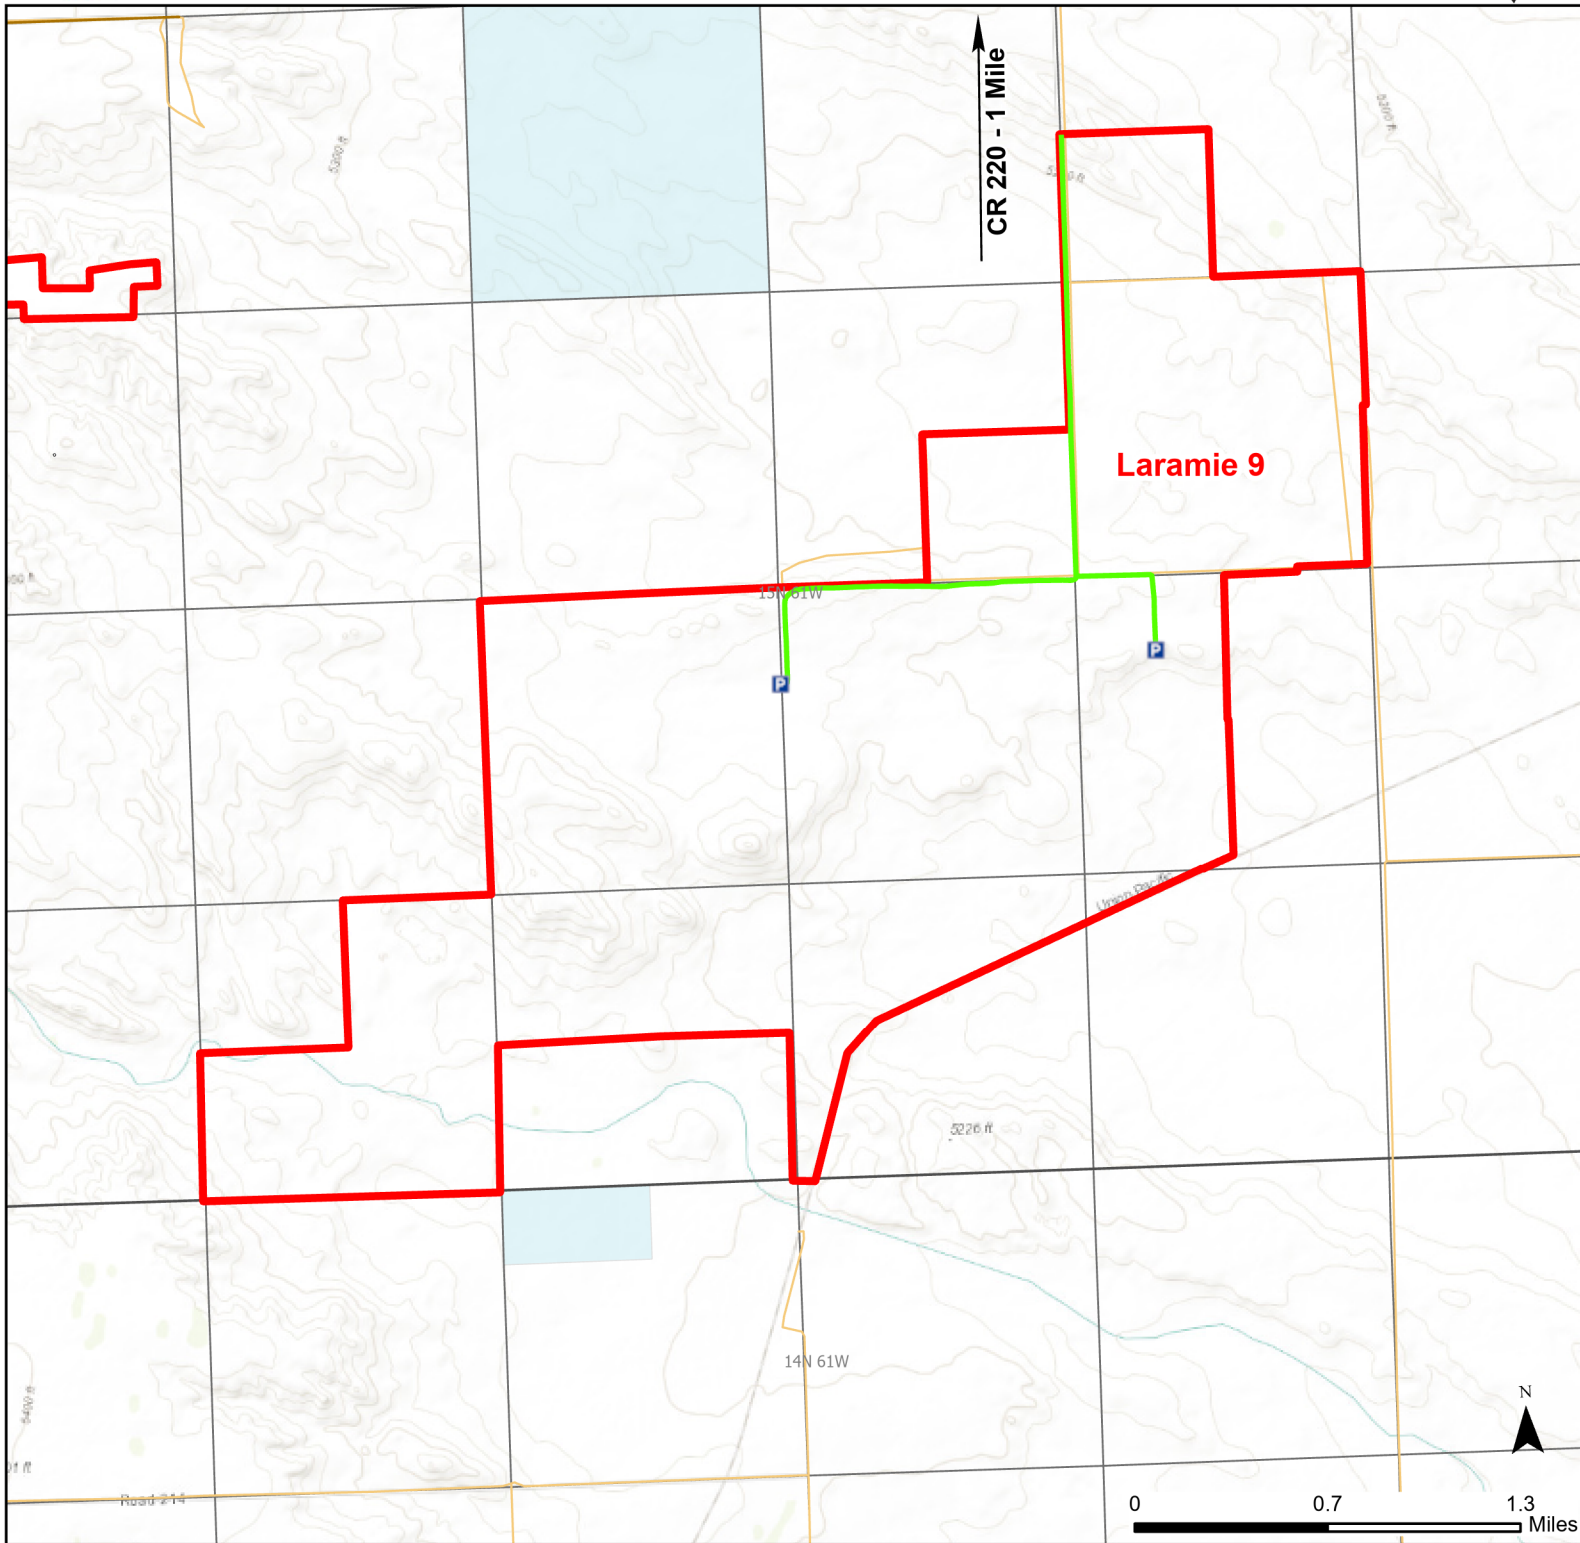

# Laramie 9 Walk-in Hunting Area

Access Dates:  
09/01 - 12/31  
2023 Hunt Season

Parking	Closed Road	Boundary	Limited Range Weapons and Archery	State
Coupon Box	Roads	Archery Only	Other	DOD
Road Closed	County Boundaries		CLOSED	BLM
Open Road				Wyoming Game & Fish Dept.
Special Conditions Apply				Forest Service
				Private

Species allowed to hunt: Pheasant, Sharp tail Grouse, Dove, Antelope

Rules:

This map is for visual use, assistance and general location only, does not represent a survey, and is not to be used for legal conveyance. Hunt Area boundaries are approximate, consult Game and Fish Hunting Regulations for descriptions and restrictions. Access to these private lands for any commercial activity must be gained by contacting the individual landowner(s) directly.