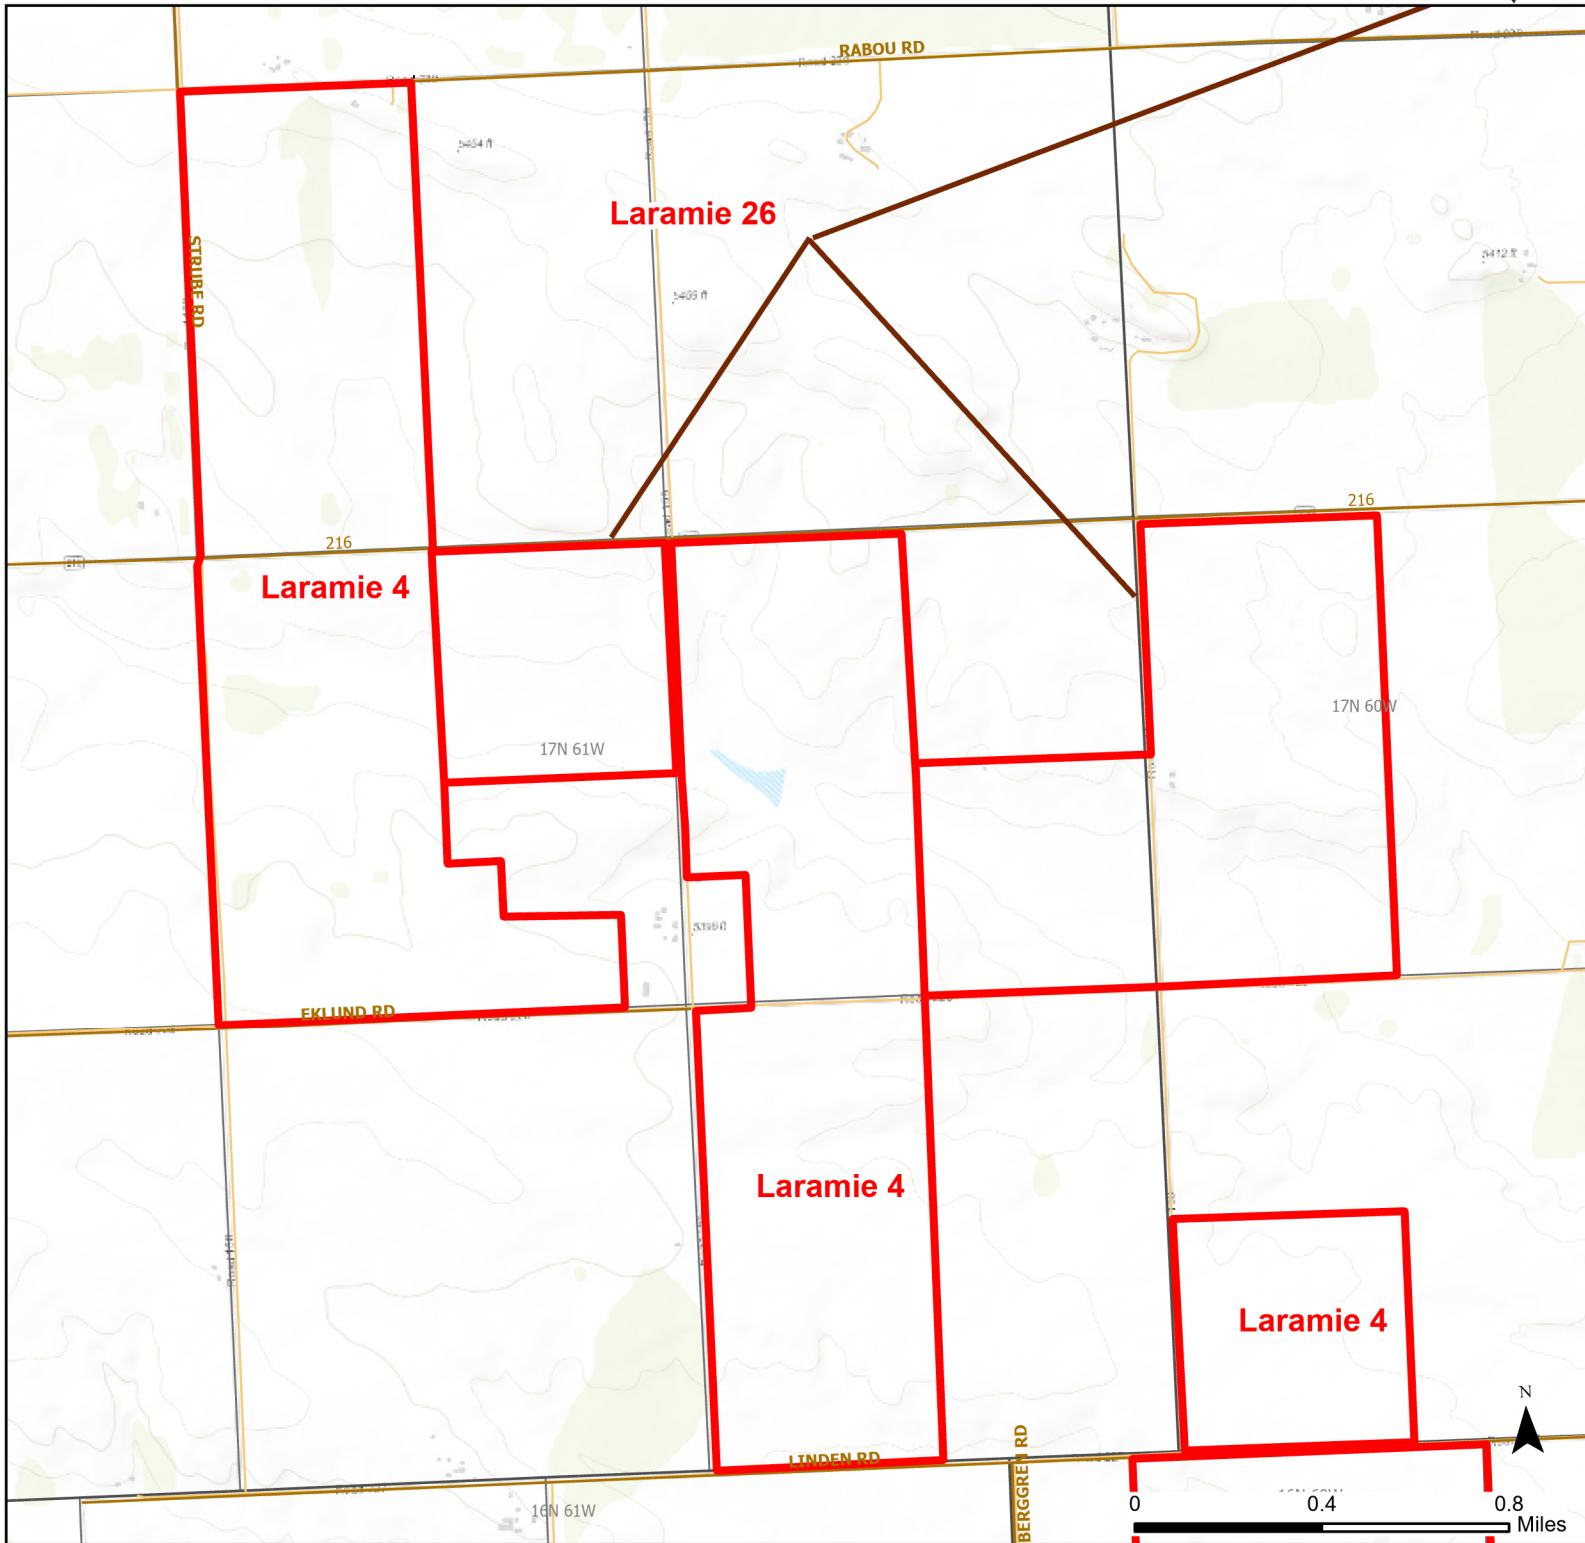

Laramie 4 Walk-in Hunting Area

Access Dates:
08/15 - 03/01
2023 Hunt Season

Parking	Closed Road	Boundary	Limited Range Weapons and Archery	State
Coupon Box	Roads	County Boundaries	Other	DOD
Road Closed	Open Road	Archery Only	CLOSED	BLM
Special Conditions Apply				Wyoming Game & Fish Dept.
				Forest Service
				Private

Species allowed to hunt: Pheasant, Sharp tail Grouse, Dove, Rabbit, Antelope, Deer

Rules: Except on unharvested crops, portable blinds may be used on a daily basis. Blinds must have owner's name and contact info affixed and may not be left in the field overnight.

This map is for visual use, assistance and general location only, does not represent a survey, and is not to be used for legal conveyance. Hunt Area boundaries are approximate, consult Game and Fish Hunting Regulations for descriptions and restrictions. Access to these private lands for any commercial activity must be gained by contacting the individual landowner(s) directly.