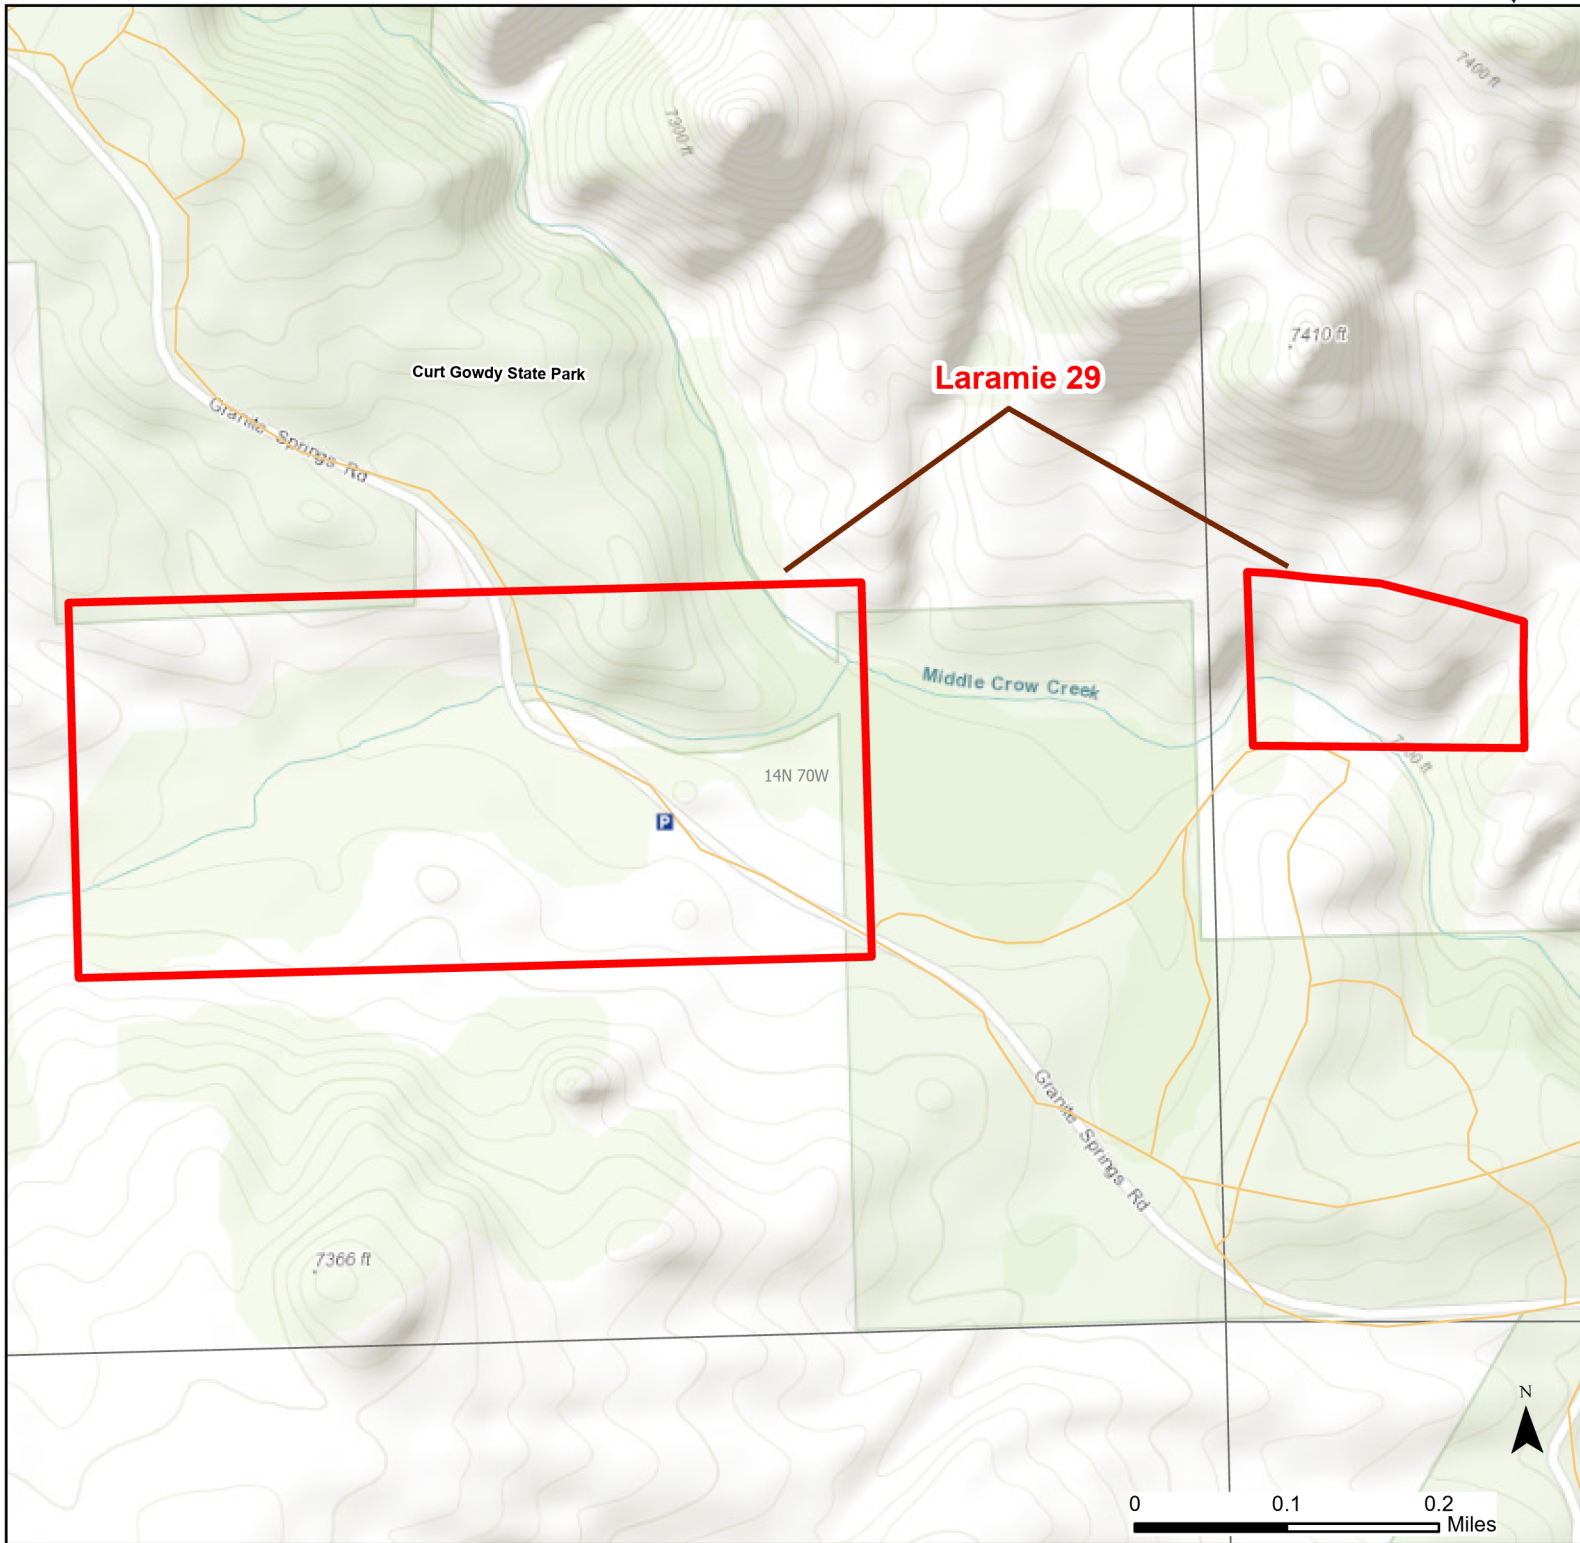

Laramie 29 Walk-in Hunting Area

Access Dates:
09/01 - 11/30
2023 Hunt Season

Parking	Closed Road	Boundary	Limited Range Weapons and Archery	State
Coupon Box	Roads	Archery Only	Other	DOD
Road Closed	County Boundaries	CLOSED		BLM
Open Road				Wyoming Game & Fish Dept.
Special Conditions Apply				Forest Service
				Private

Species allowed to hunt: Antlerless Deer

Rules: Antlerless deer hunting only.

This map is for visual use, assistance and general location only, does not represent a survey, and is not to be used for legal conveyance. Hunt Area boundaries are approximate, consult Game and Fish Hunting Regulations for descriptions and restrictions. Access to these private lands for any commercial activity must be gained by contacting the individual landowner(s) directly.