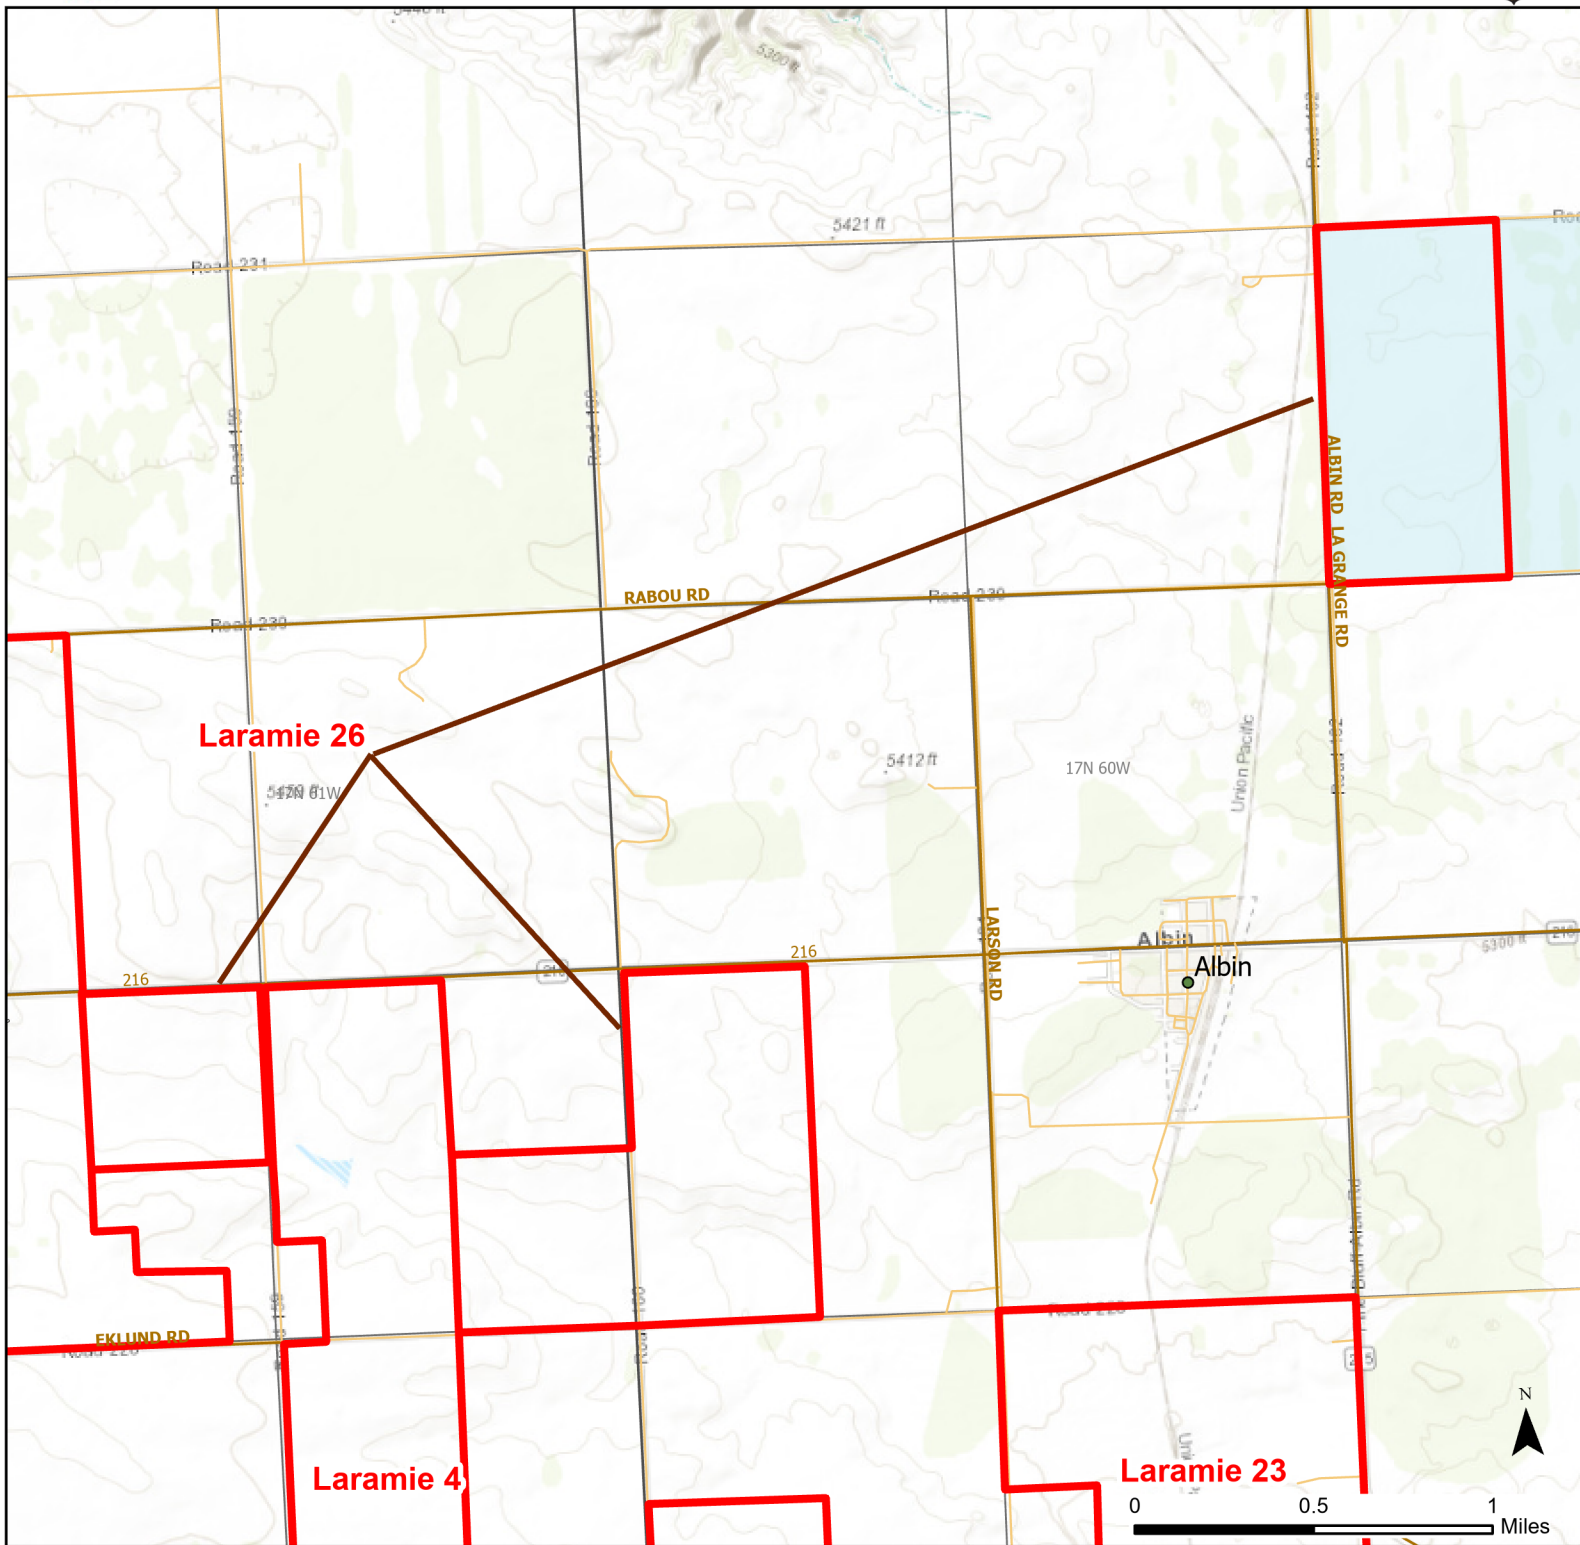

Laramie 26 Walk-in Hunting Area

Access Dates:
08/15 - 12/31
2023 Hunt Season

Parking	Closed Road	Boundary	Limited Range Weapons and Archery	State
Coupon Box	Roads	County Boundaries	Archery Only	DOD
Road Closed	Special Conditions Apply	Other	CLOSED	BLM
Open Road				Wyoming Game & Fish Dept.
				Forest Service
				Private

Species allowed to hunt: Pheasant, Sharp tail Grouse, Doves, Rabbit, Antelope

Rules: Portable blinds may be used on a daily basis. Blinds must have owner's name and contact info affixed and may not be left in the field overnight. Predator hunting allowed during daylight hours only.

This map is for visual use, assistance and general location only, does not represent a survey, and is not to be used for legal conveyance. Hunt Area boundaries are approximate, consult Game and Fish Hunting Regulations for descriptions and restrictions. Access to these private lands for any commercial activity must be gained by contacting the individual landowner(s) directly.