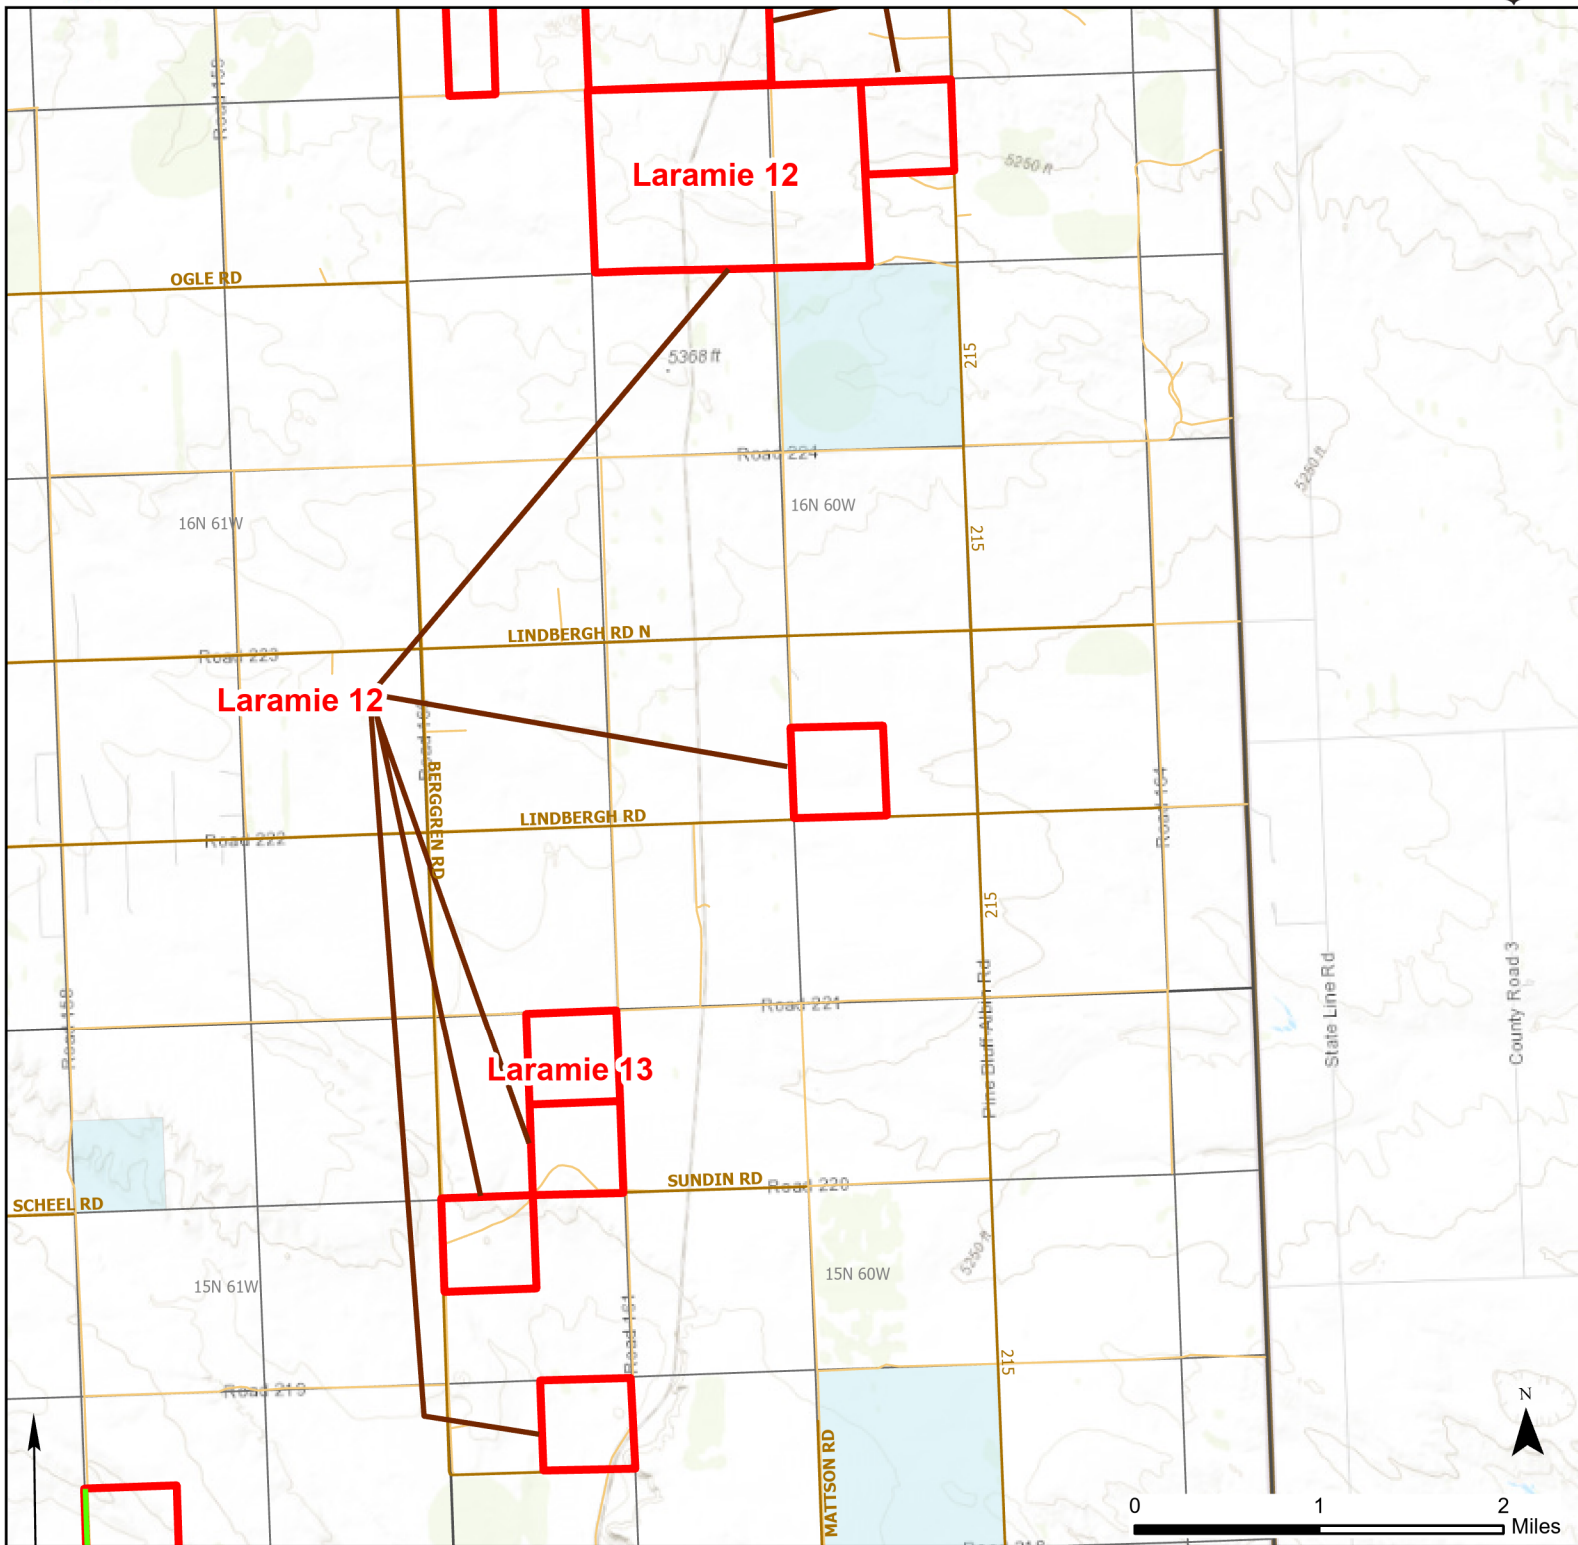

Laramie 12 Walk-in Hunting Area

Access Dates:
08/15 - 03/01
2023 Hunt Season

Parking	Closed Road	Boundary	Limited Range Weapons and Archery	State
Coupon Box	Roads	County Boundaries	Other	DOD
Road Closed	Open Road	Archery Only	CLOSED	BLM
Special Conditions Apply				Wyoming Game & Fish Dept.
				Forest Service
				Private

Species allowed to hunt: Pheasant, Sharp tail Grouse, Dove, Partridge, Rabbit, Antelope, Deer

Rules: Predator hunting allowed during daylight hours only.

This map is for visual use, assistance and general location only, does not represent a survey, and is not to be used for legal conveyance. Hunt Area boundaries are approximate, consult Game and Fish Hunting Regulations for descriptions and restrictions. Access to these private lands for any commercial activity must be gained by contacting the individual landowner(s) directly.