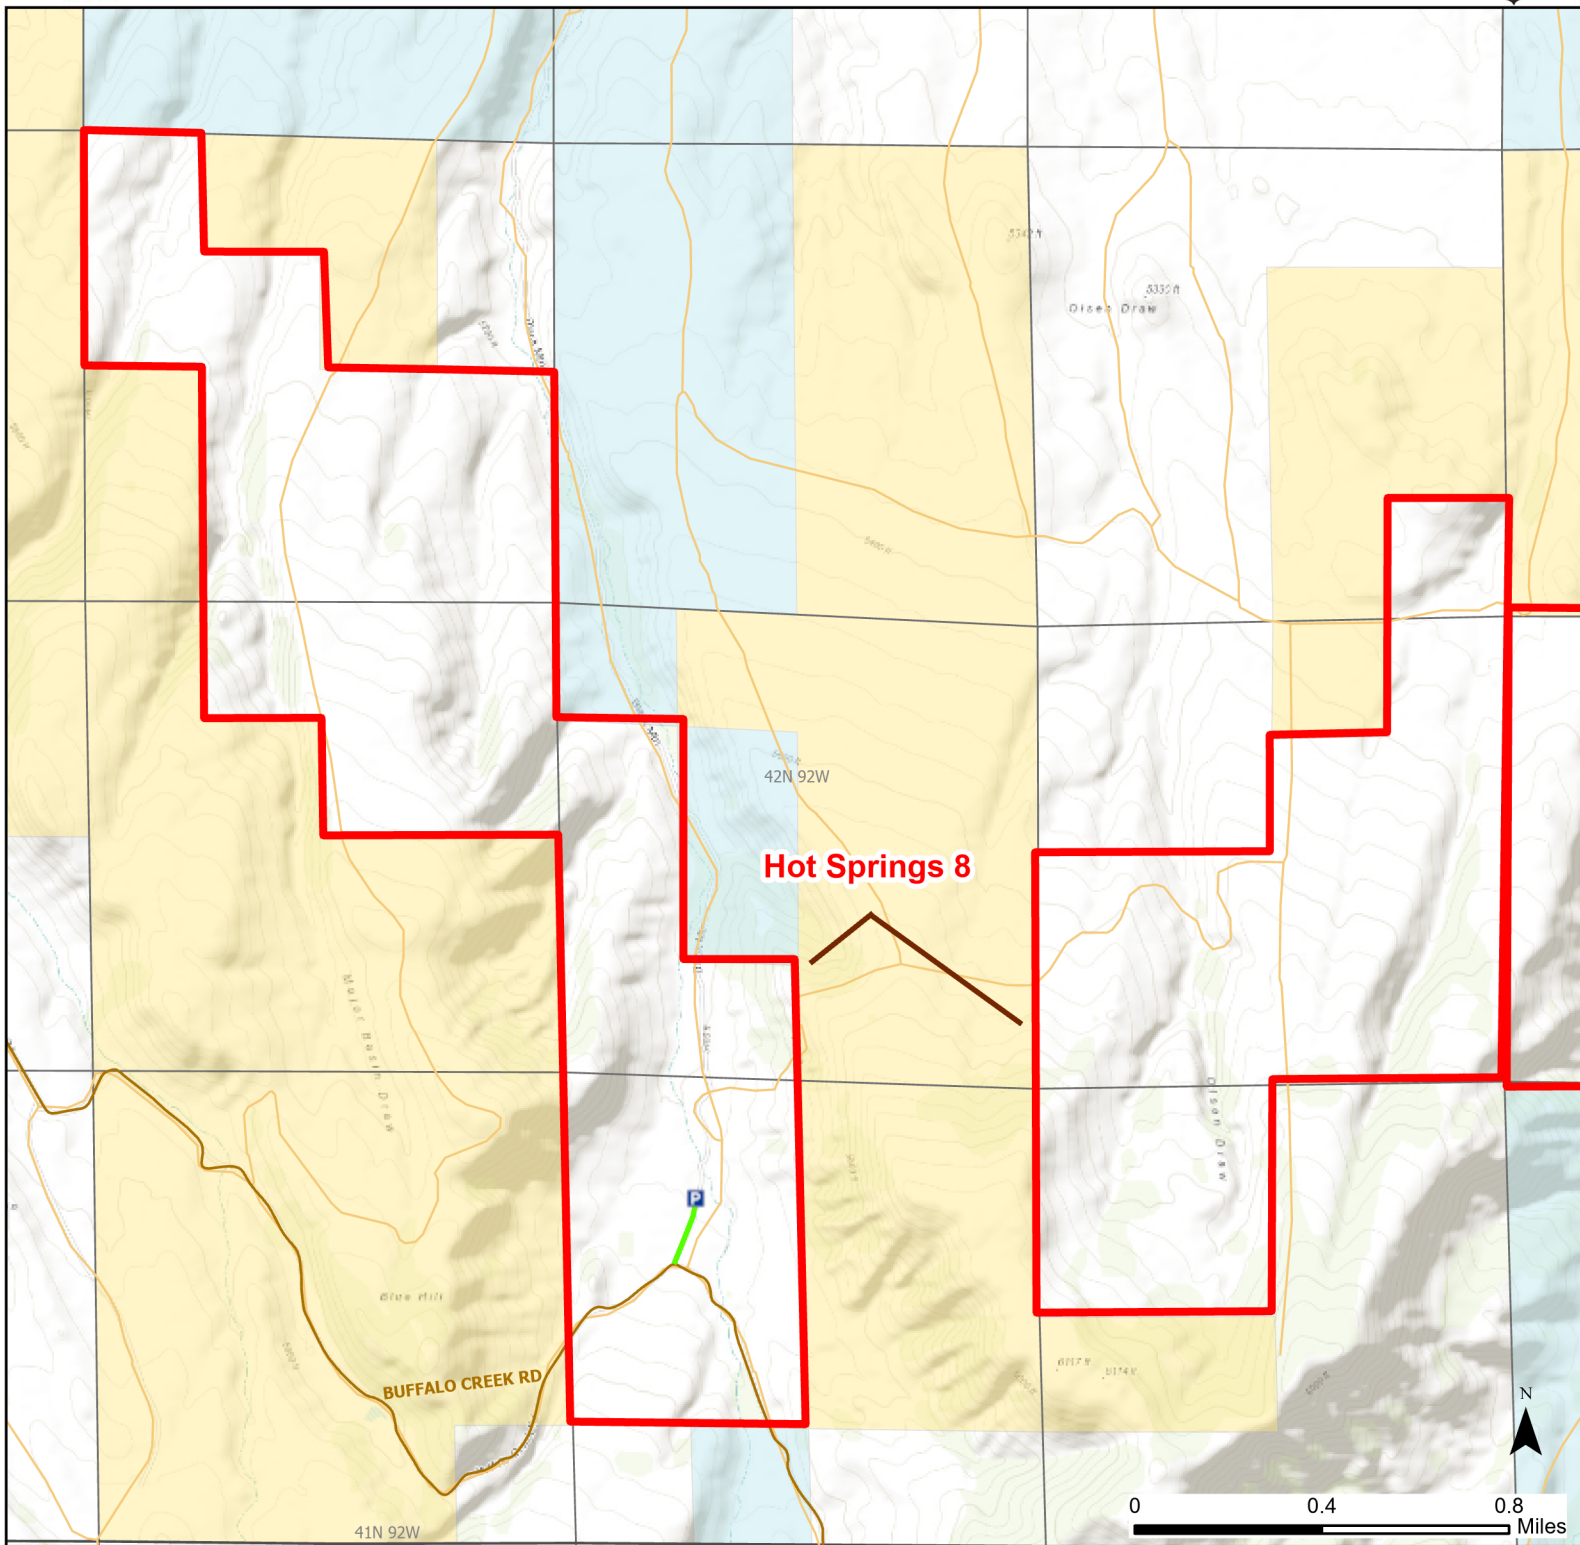

Hot Springs 8 Walk-in Hunting Area

Access Dates:
08/15 - 01/31
2023 Hunt Season

Parking	Closed Road	Boundary	Limited Range Weapons and Archery	State
Coupon Box	Roads	Archery Only	Other	DOD
Road Closed	County Boundaries	Archery Only	Other	BLM
Open Road			Other	Wyoming Game & Fish Dept.
Special Conditions Apply			Other	Forest Service
			Other	Private
			Other	CLOSED

Species allowed to hunt: Partridge, Antelope, Deer, Elk

Rules: Portable blinds may be used on a daily basis. Blinds must have owner's name and contact info affixed and may not be left in the field overnight.

This map is for visual use, assistance and general location only, does not represent a survey, and is not to be used for legal conveyance. Hunt Area boundaries are approximate, consult Game and Fish Hunting Regulations for descriptions and restrictions. Access to these private lands for any commercial activity must be gained by contacting the individual landowner(s) directly.