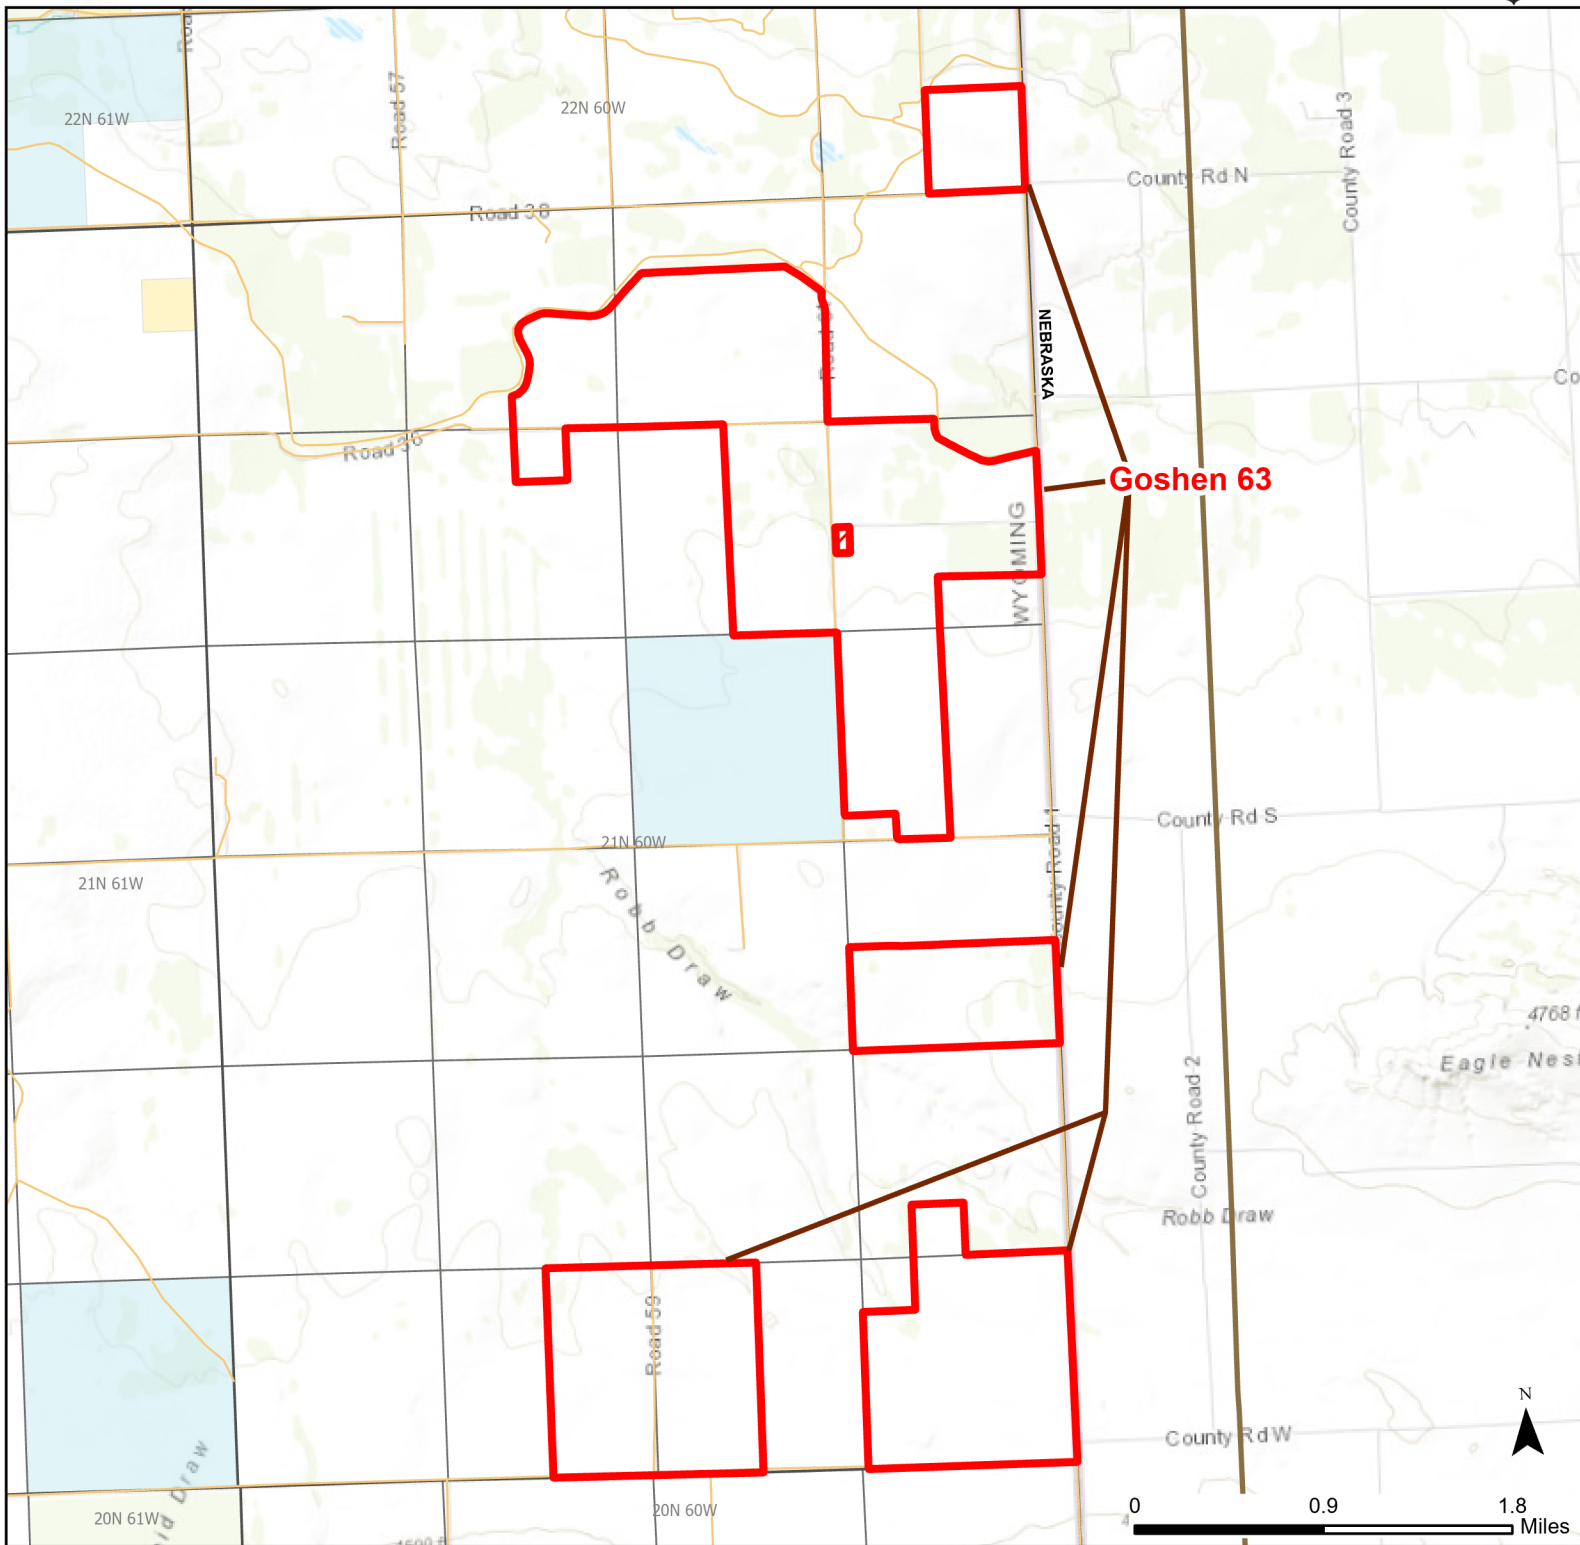

Goshen 63 Walk-in Hunting Area

Access Dates:
09/01 - 12/31
2023 Hunt Season

Parking	Closed Road	Boundary	Limited Range Weapons and Archery	State
Coupon Box	Roads	County Boundaries	Archery Only	DOD
Road Closed	Open Road	Other	CLOSED	BLM
Special Conditions Apply				Wyoming Game & Fish Dept.
				Forest Service
				Private

Species allowed to hunt: Pheasant, Sharp tail Grouse, Dove, Rabbit

Rules: Portable blinds may be used on a daily basis. Blinds must have owner's name and contact info affixed and may not be left in the field overnight.

This map is for visual use, assistance and general location only, does not represent a survey, and is not to be used for legal conveyance. Hunt Area boundaries are approximate, consult Game and Fish Hunting Regulations for descriptions and restrictions. Access to these private lands for any commercial activity must be gained by contacting the individual landowner(s) directly.