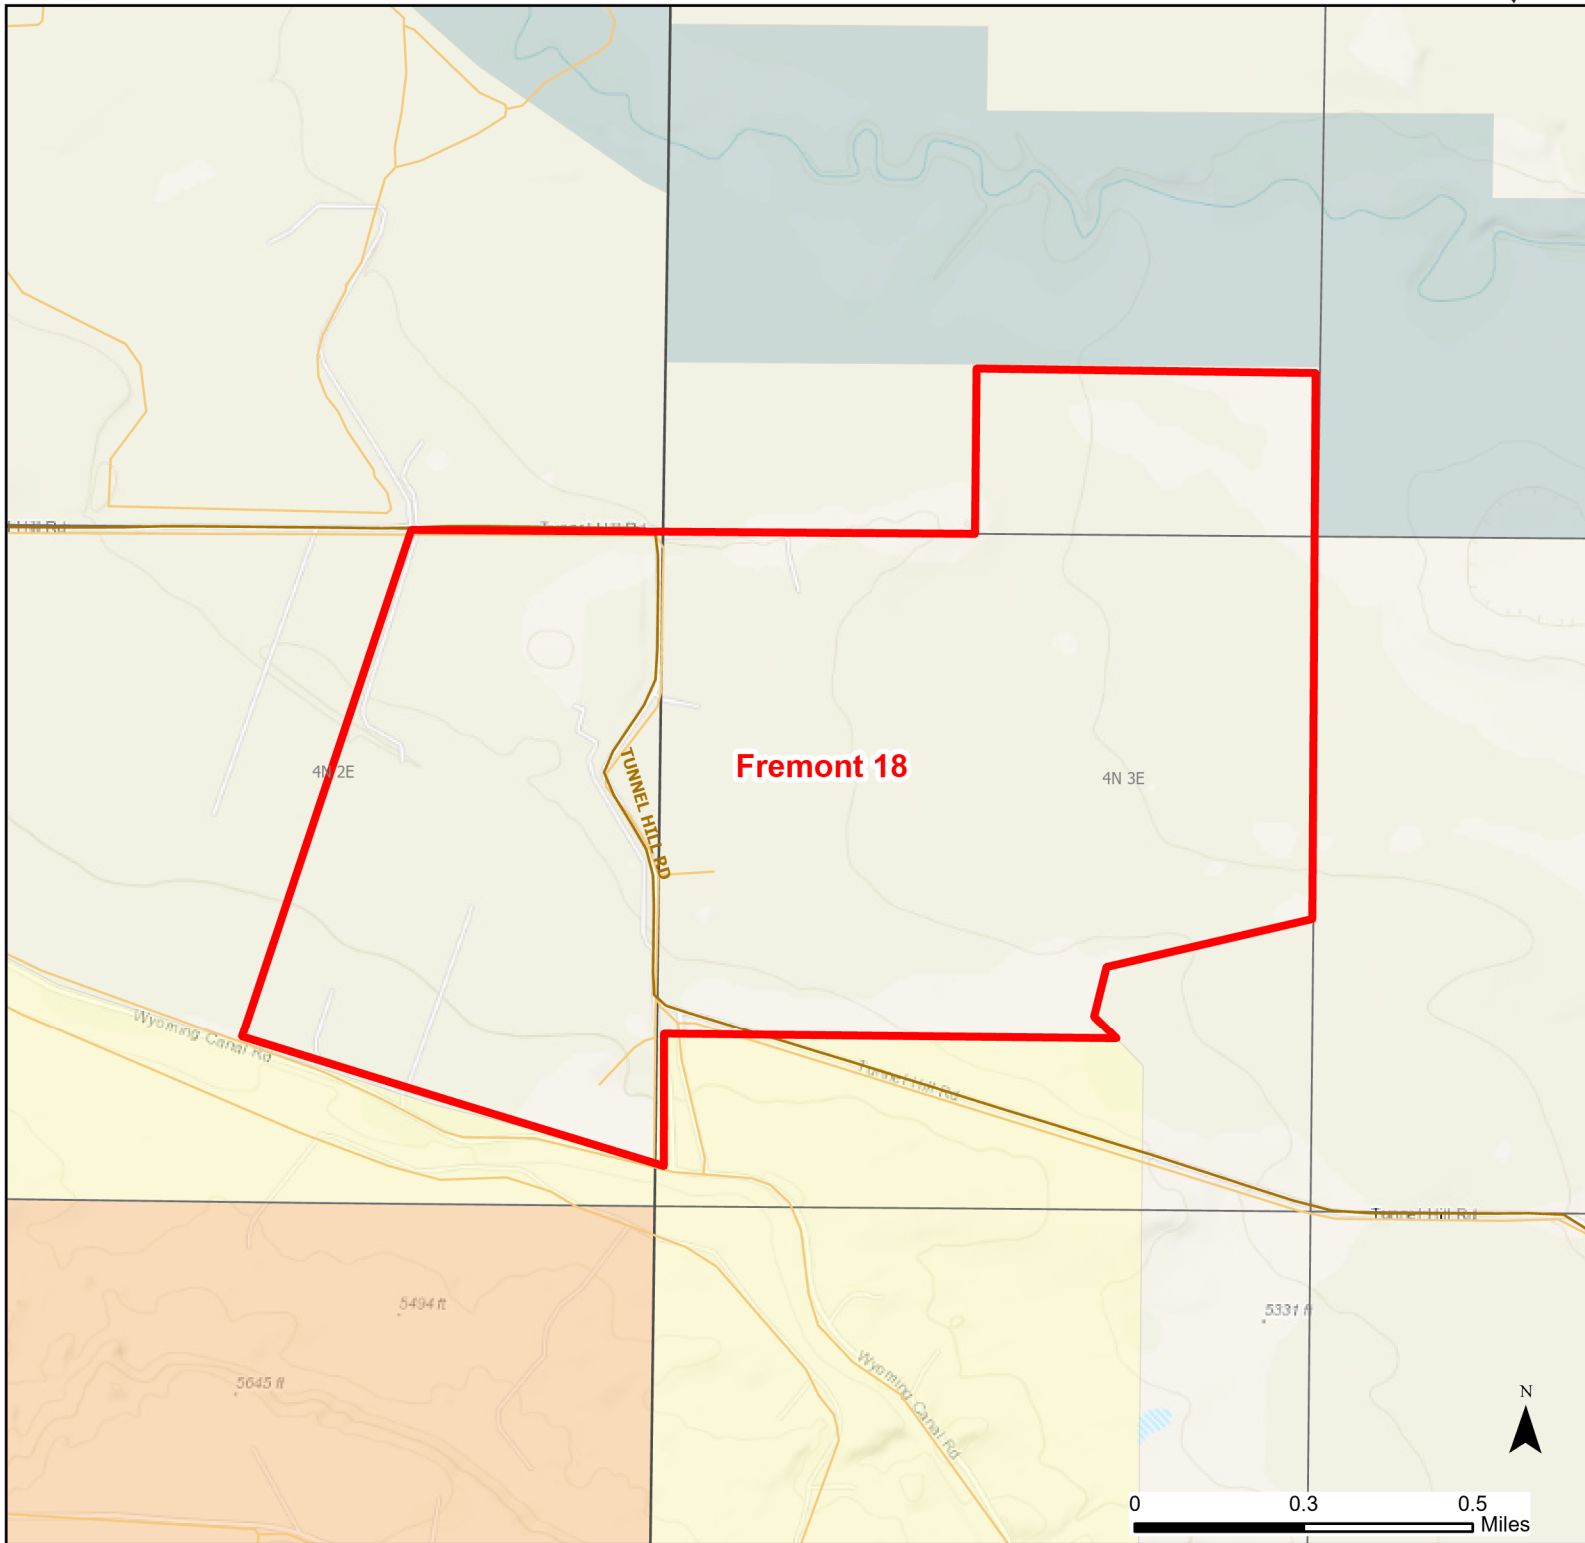

Fremont 18 Walk-in Hunting Area

Access Dates:
08/15 - 02/28
2023 Hunt Season

Parking	Closed Road	Boundary	Limited Range Weapons and Archery	State
Coupon Box	Roads	Archery Only	Other	DOD
Road Closed	County Boundaries	CLOSED		BLM
Open Road				Wyoming Game & Fish Dept.
Special Conditions Apply				Forest Service
				Private

Species allowed to hunt: Waterfowl, Pheasant, Doves, Antelope, Deer

Rules: Predator hunting allowed during daylight hours only. Crow hunting allowed during open season.

This map is for visual use, assistance and general location only, does not represent a survey, and is not to be used for legal conveyance. Hunt Area boundaries are approximate, consult Game and Fish Hunting Regulations for descriptions and restrictions. Access to these private lands for any commercial activity must be gained by contacting the individual landowner(s) directly.