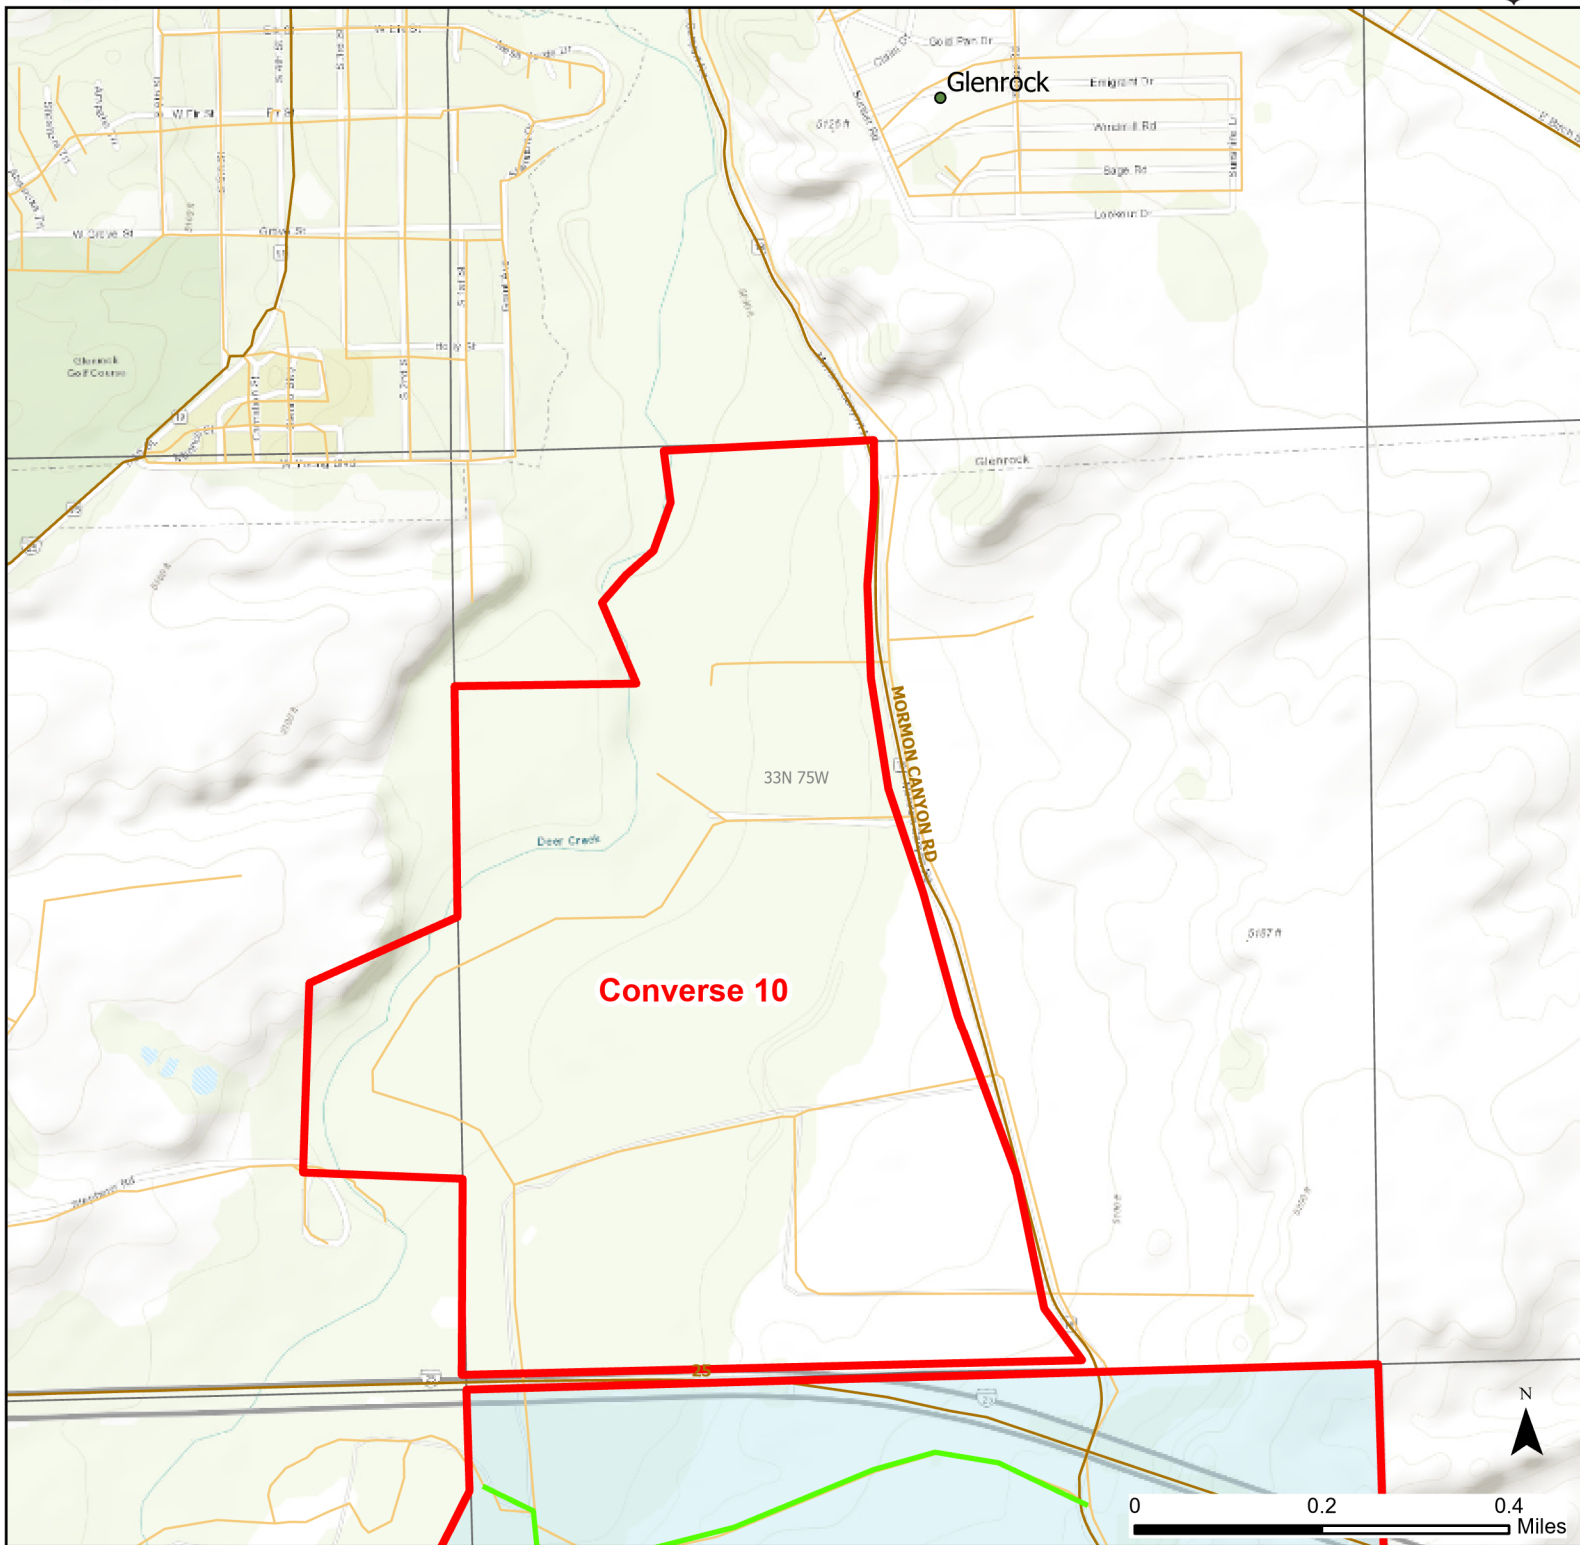

Converse 10 Walk-in Hunting Area

Access Dates:
09/01 - 5/31
2023 Hunt Season

Parking	Closed Road	Boundary	Limited Range Weapons and Archery	State
Coupon Box	Roads	County Boundaries	Archery Only	DOD
Road Closed	Closed Road	Boundary	Other	BLM
Open Road	Closed Road	Boundary	CLOSED	Wyoming Game & Fish Dept.
Special Conditions Apply	Closed Road	Boundary		Forest Service
	Closed Road	Boundary		Private

Species allowed to hunt: Turkey, Antelope, Deer

Rules: All vehicles must park in designated parking areas only. Archery hunting only. Archers must wear fluorescent orange during the firearm season.

This map is for visual use, assistance and general location only, does not represent a survey, and is not to be used for legal conveyance. Hunt Area boundaries are approximate, consult Game and Fish Hunting Regulations for descriptions and restrictions. Access to these private lands for any commercial activity must be gained by contacting the individual landowner(s) directly.