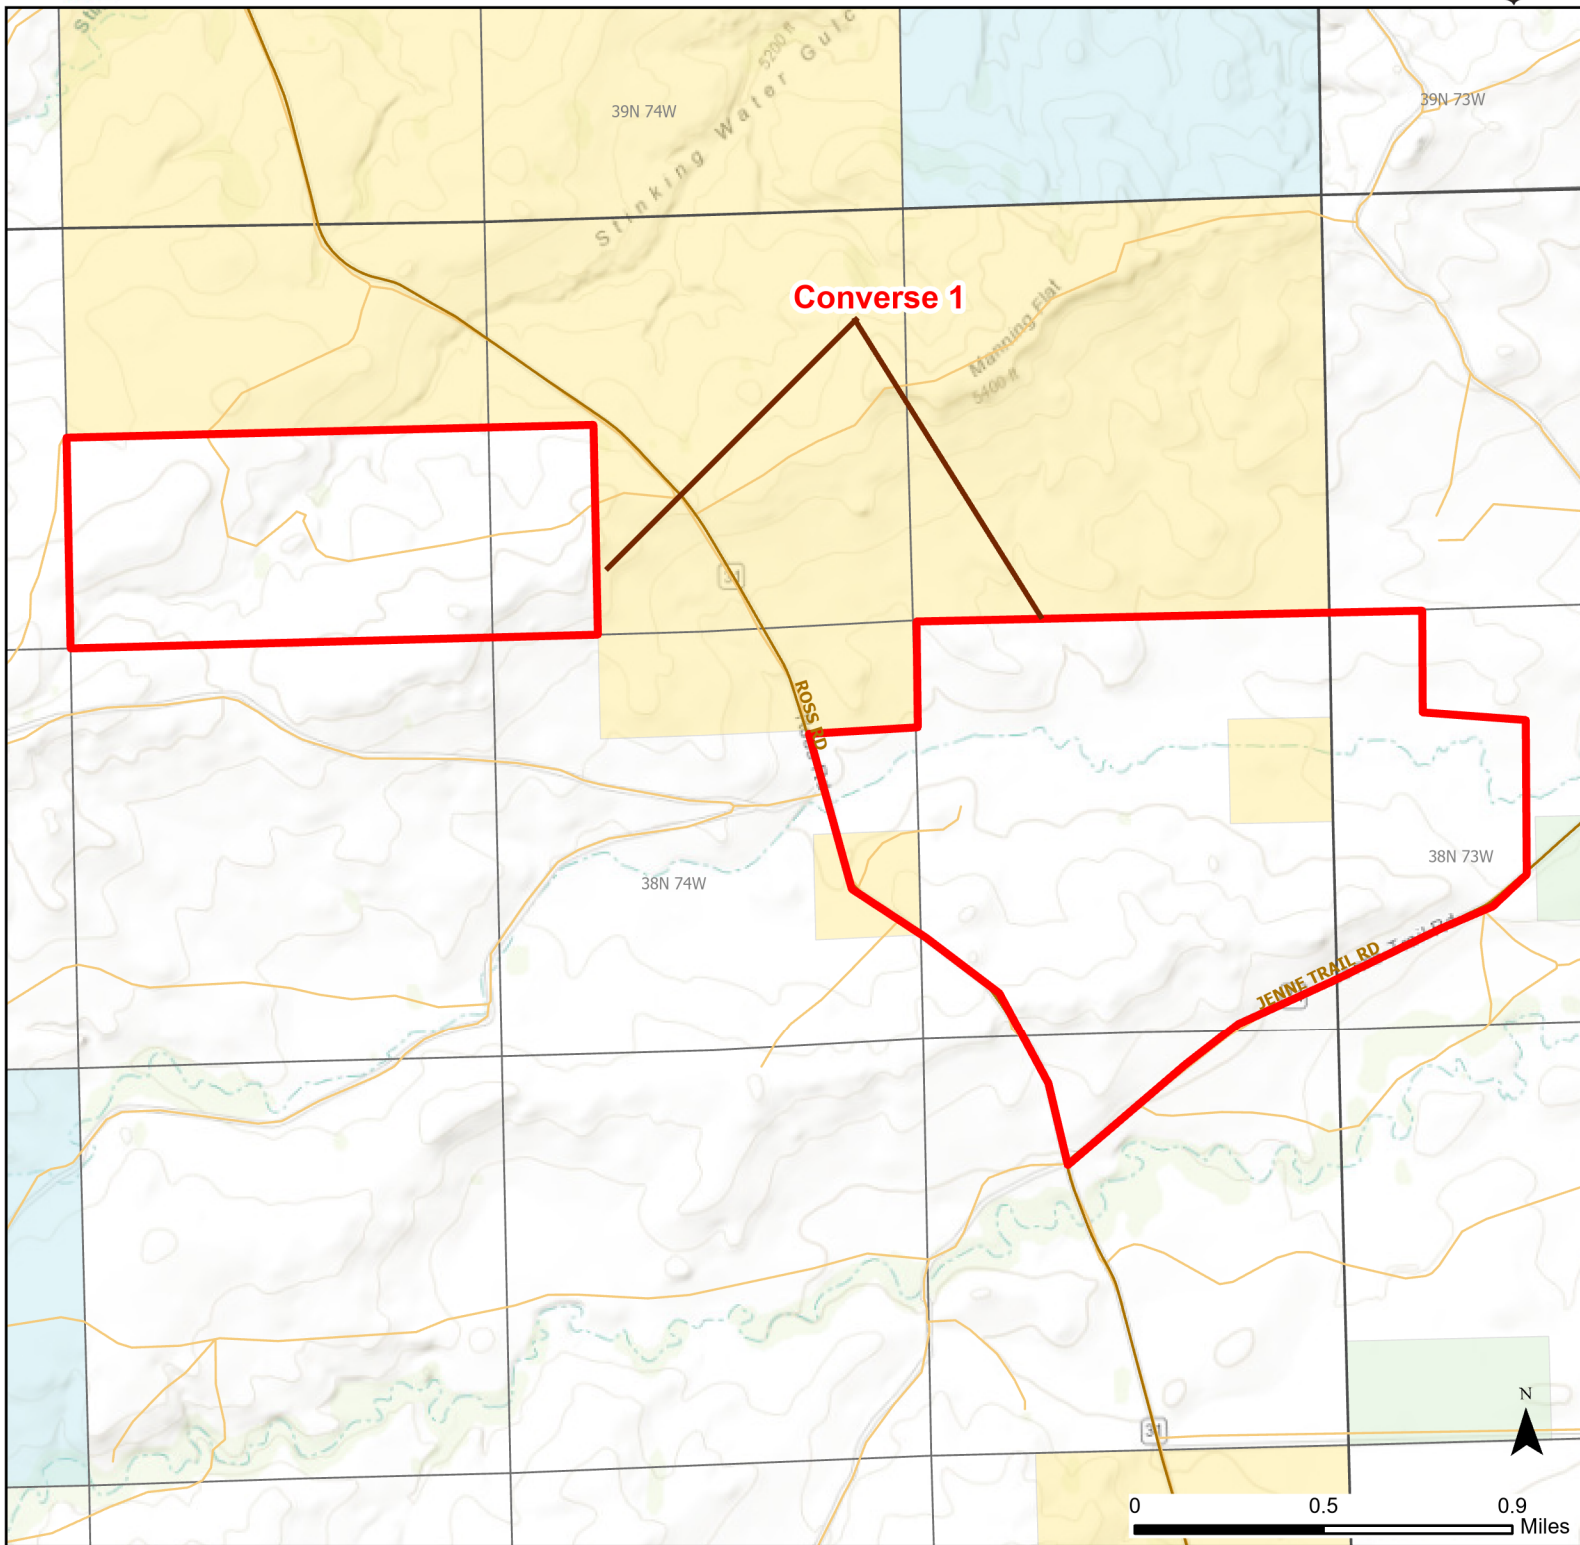

Converse 1 Walk-in Hunting Area

Access Dates:
08/15 - 11/30
2023 Hunt Season

Parking	Closed Road	Boundary	Limited Range Weapons and Archery	State
Coupon Box	Roads	County Boundaries	Other	DOD
Road Closed	Open Road	Archery Only	CLOSED	BLM
Special Conditions Apply				Wyoming Game & Fish Dept.
				Forest Service
				Private

Species allowed to hunt: Antelope, Deer

Rules: Motorized vehicle access allowed on established roads only.

This map is for visual use, assistance and general location only, does not represent a survey, and is not to be used for legal conveyance. Hunt Area boundaries are approximate, consult Game and Fish Hunting Regulations for descriptions and restrictions. Access to these private lands for any commercial activity must be gained by contacting the individual landowner(s) directly.