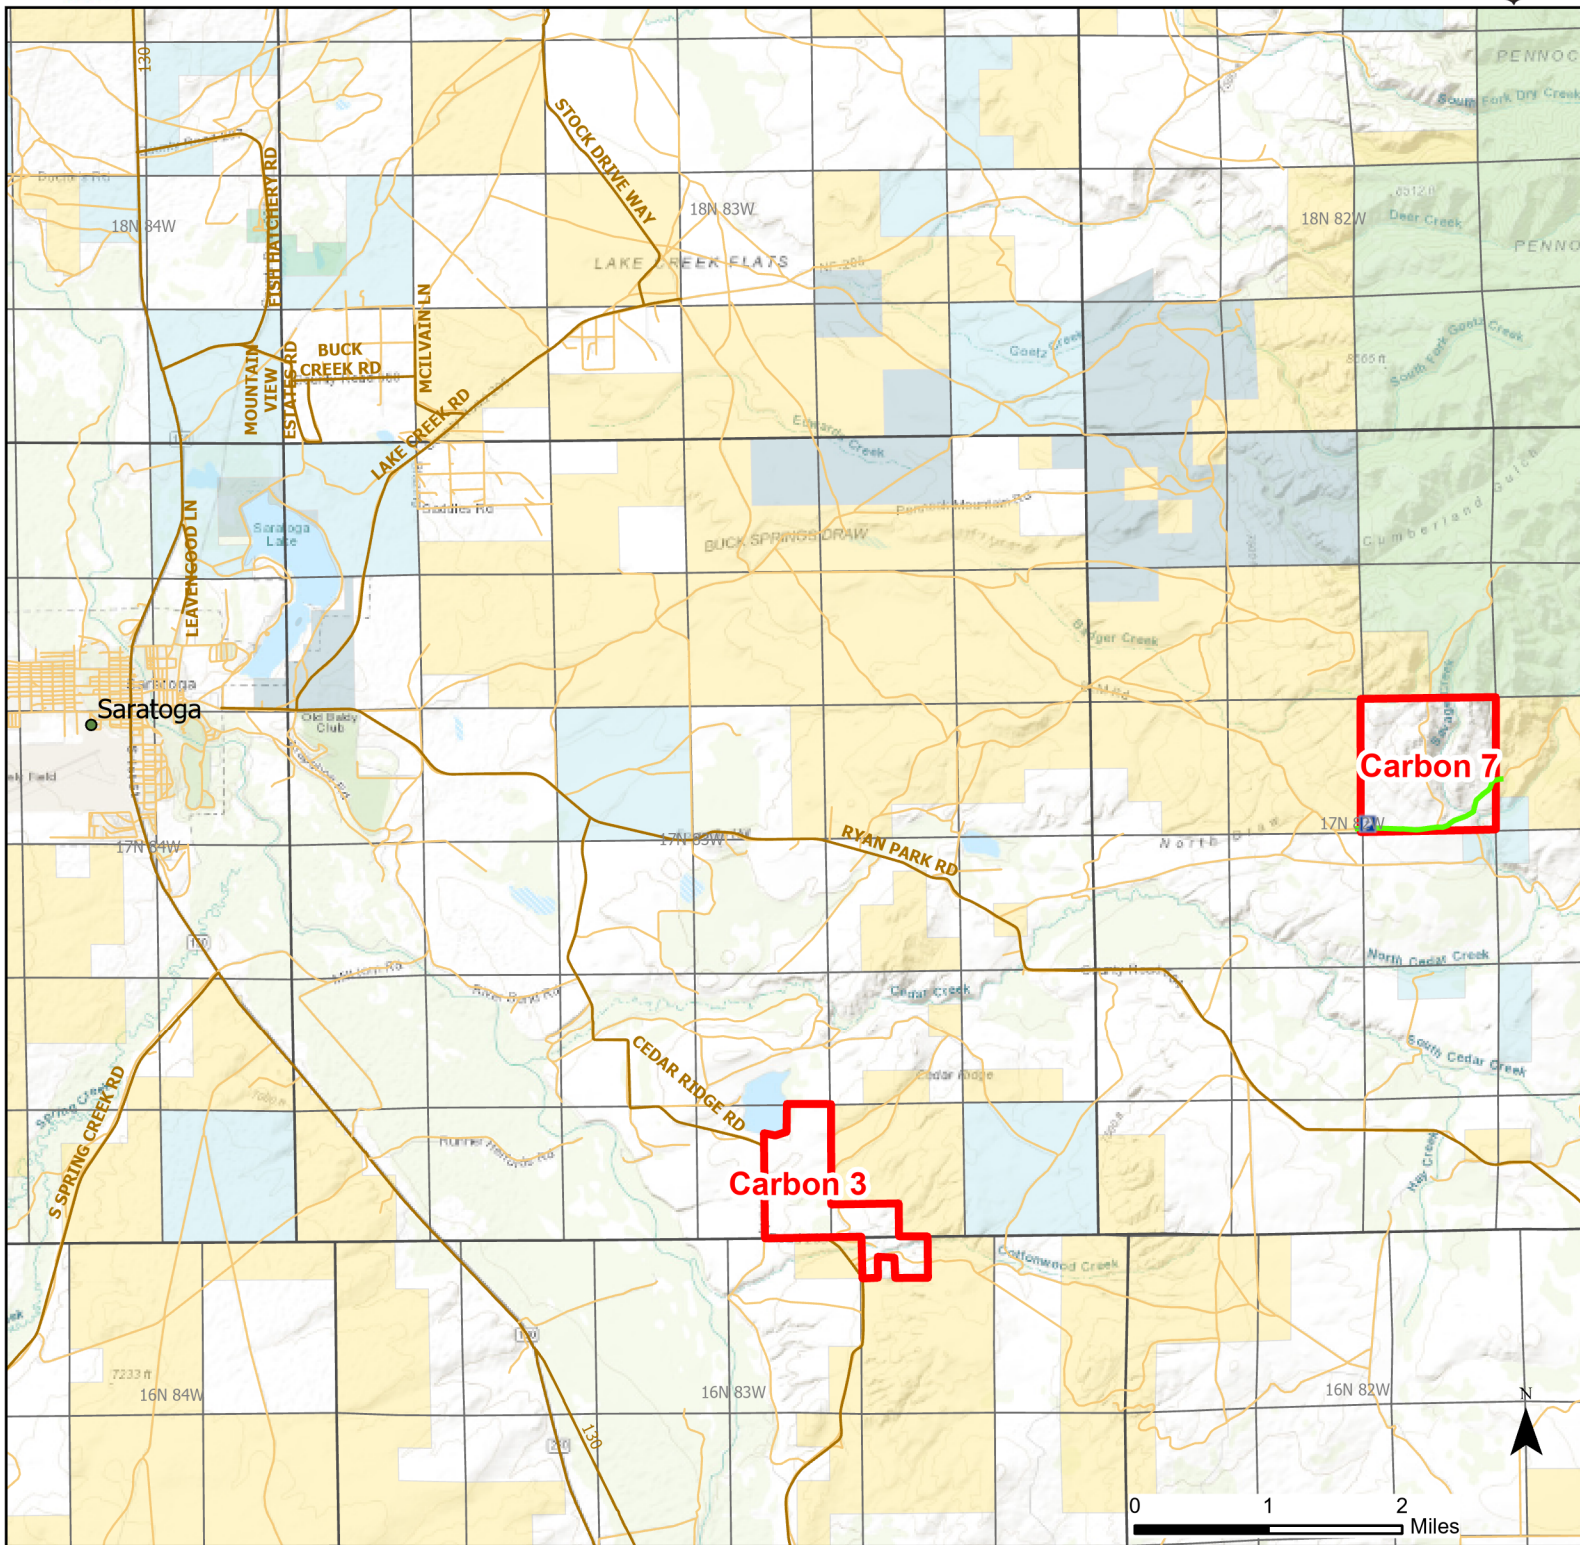

Carbon 7 Walk-in Hunting Area

Access Dates:
08/15 - 11/14
2023 Hunt Season

Parking	Closed Road	Boundary	Limited Range Weapons and Archery	State
Coupon Box	Roads	Archery Only	Other	DOD
Road Closed	County Boundaries	CLOSED		BLM
Open Road				Wyoming Game & Fish Dept.
Special Conditions Apply				Forest Service
				Private

Species allowed to hunt: Elk

Rules: Portable blinds may be used on a daily basis. Blinds must have owner's name and contact info affixed and may not be left in the field overnight. Through-access on designated road allowed 5/16 - 11/30. Each hunter must sign-in before hunting (every trip). Please deposit landowner coupons in containers provided on this Walk-in Area.

This map is for visual use, assistance and general location only, does not represent a survey, and is not to be used for legal conveyance. Hunt Area boundaries are approximate, consult Game and Fish Hunting Regulations for descriptions and restrictions. Access to these private lands for any commercial activity must be gained by contacting the individual landowner(s) directly.