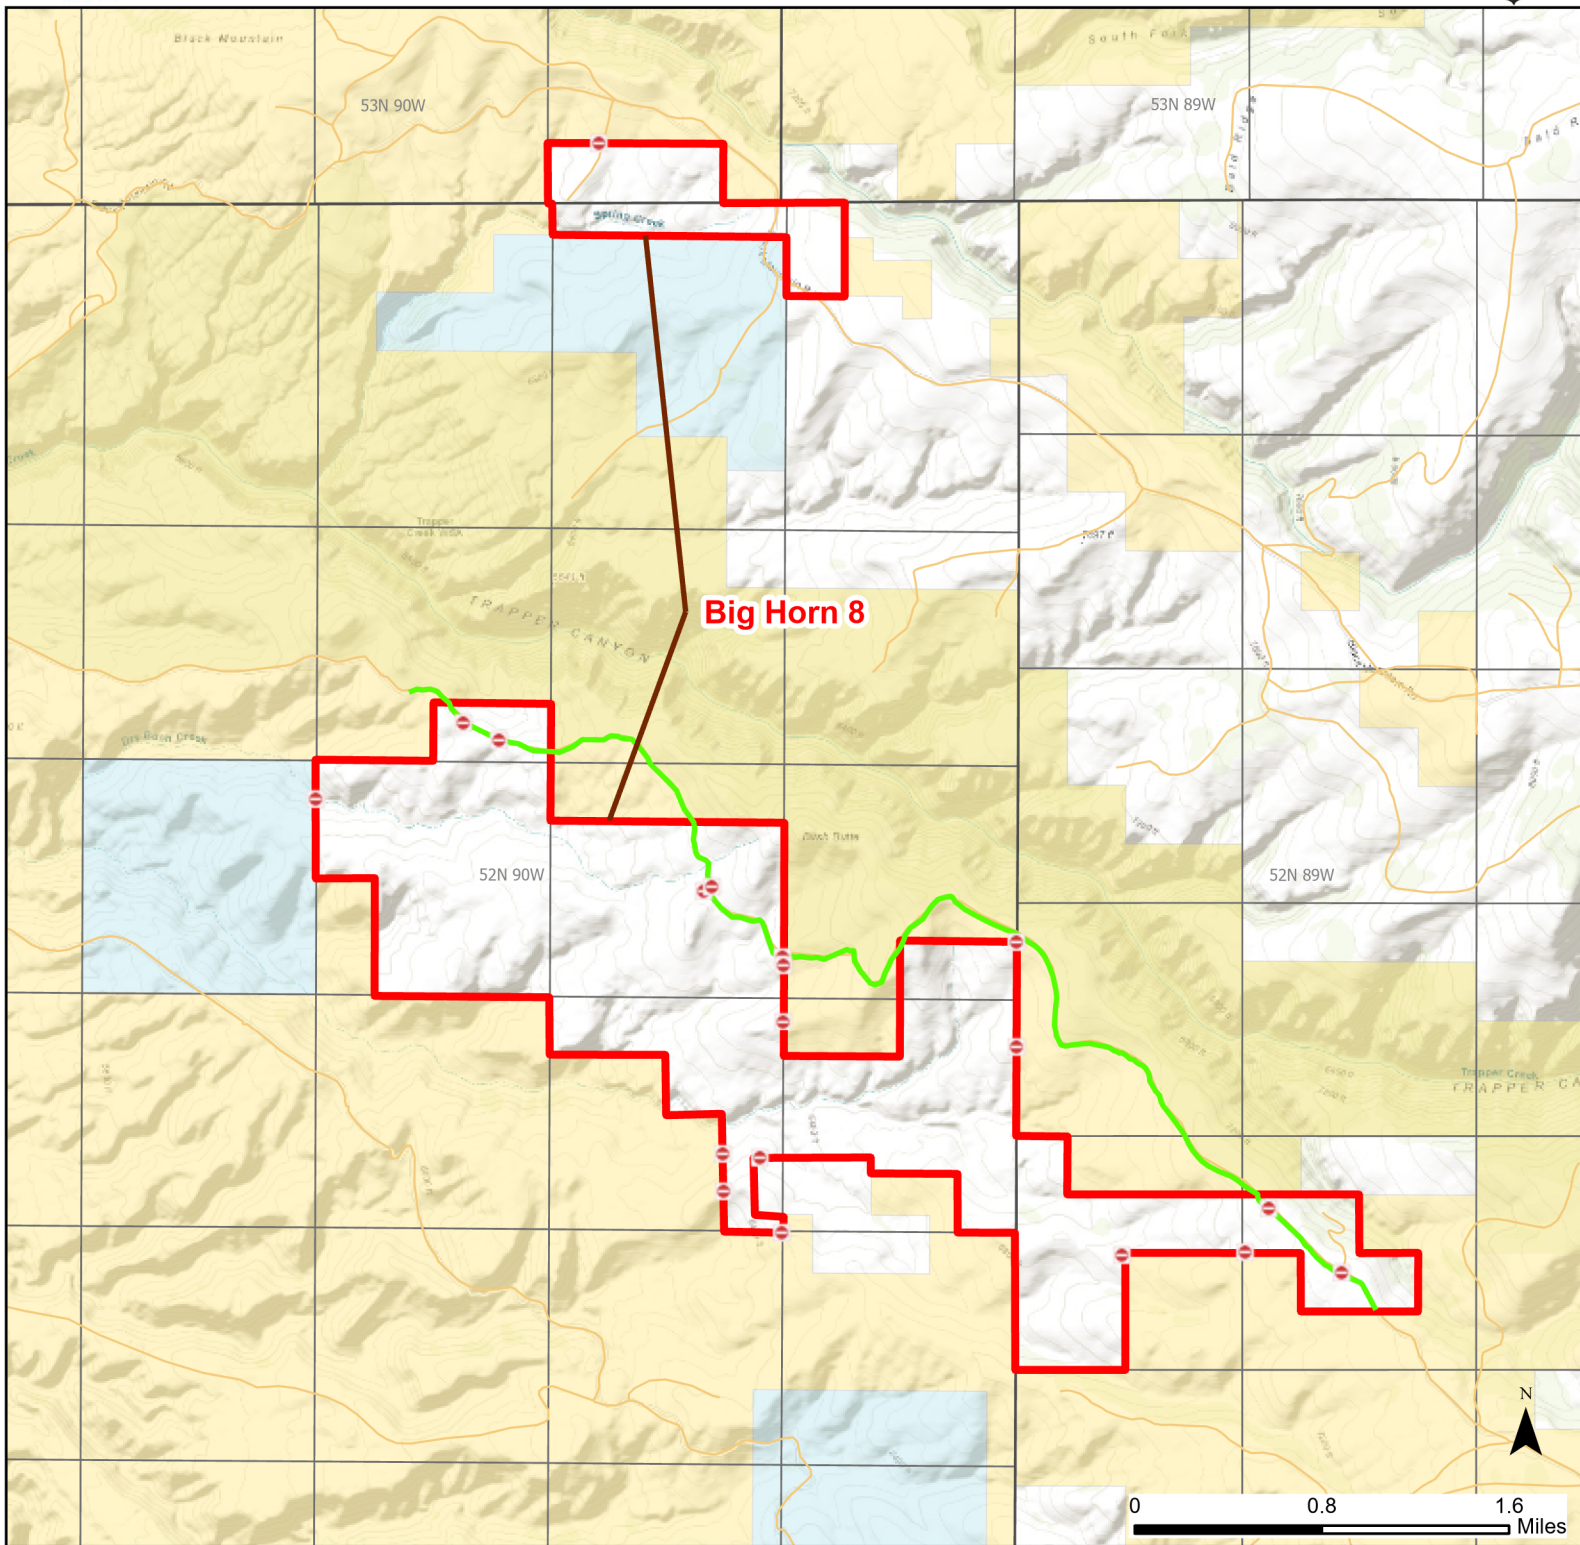

# Big Horn 8 Walk-in Hunting Area

Access Dates:  
09/01 - 12/21  
2023 Hunt Season

Parking	Closed Road	Boundary	Limited Range Weapons and Archery	State
Coupon Box	Roads	County Boundaries	Other	DOD
Road Closed	Open Road	Archery Only	CLOSED	BLM
Special Conditions Apply				Wyoming Game & Fish Dept.
				Forest Service
				Private

Species allowed to hunt: Partridge, Antelope, Deer, Elk

Rules: Motorized vehicle access limited to designated roads only. Designated roads are marked with a white arrow. Hunters allowed to hunt off horseback. Close gates immediately.

This map is for visual use, assistance and general location only, does not represent a survey, and is not to be used for legal conveyance. Hunt Area boundaries are approximate, consult Game and Fish Hunting Regulations for descriptions and restrictions. Access to these private lands for any commercial activity must be gained by contacting the individual landowner(s) directly.