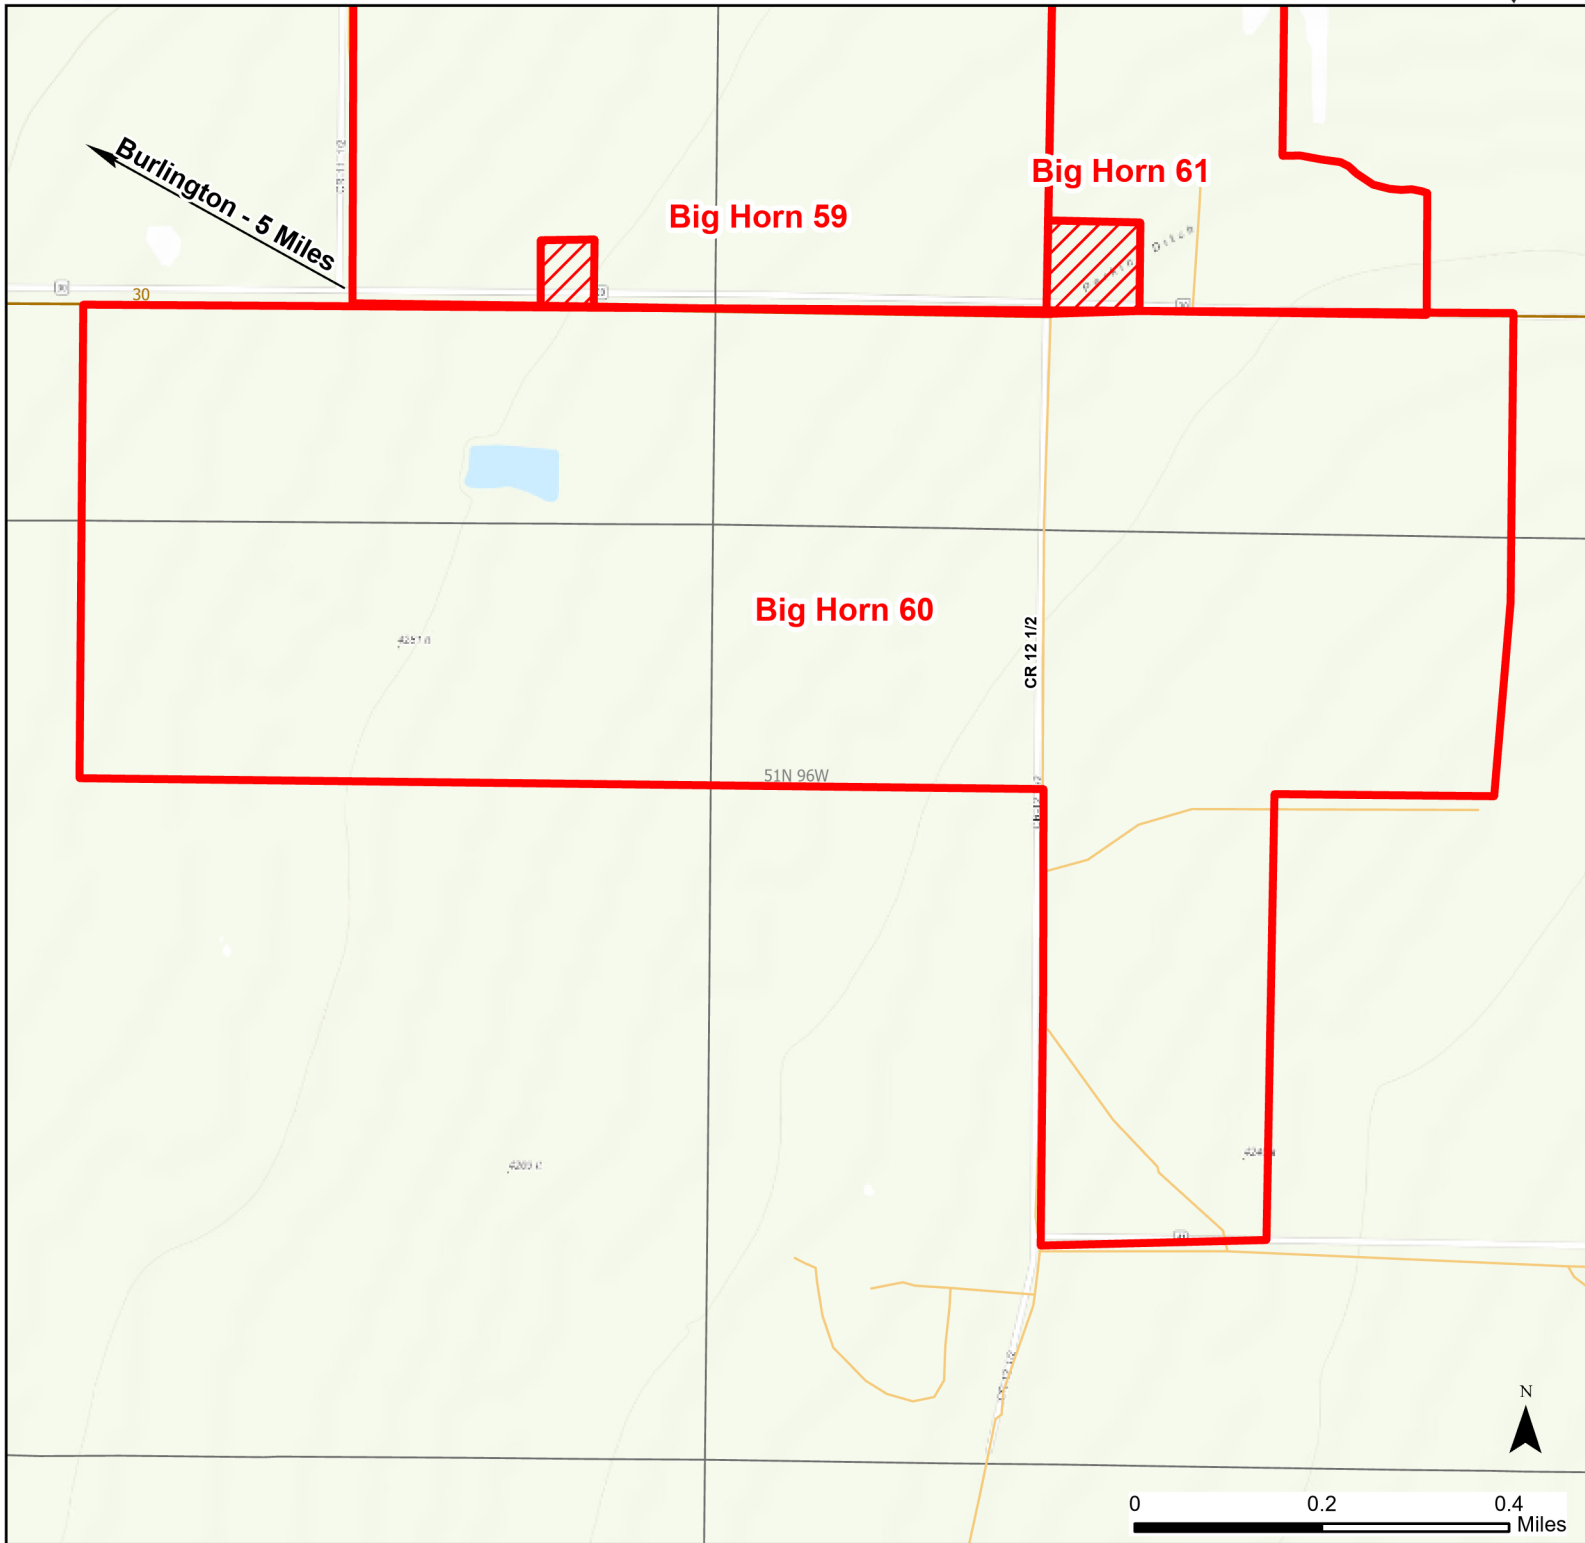

Big Horn 60 Walk-in Hunting Area

Access Dates:
09/01 - 02/28
2023 Hunt Season

Parking	Closed Road	Boundary	Limited Range Weapons and Archery	State
Coupon Box	Roads	County Boundaries	Other	DOD
Road Closed	Open Road	Archery Only	CLOSED	BLM
Special Conditions Apply				Wyoming Game & Fish Dept.
				Forest Service
				Private

Species allowed to hunt: Waterfowl, Sandhill Crane, Doves, Rabbit, Deer, Elk

Rules:

This map is for visual use, assistance and general location only, does not represent a survey, and is not to be used for legal conveyance. Hunt Area boundaries are approximate, consult Game and Fish Hunting Regulations for descriptions and restrictions. Access to these private lands for any commercial activity must be gained by contacting the individual landowner(s) directly.