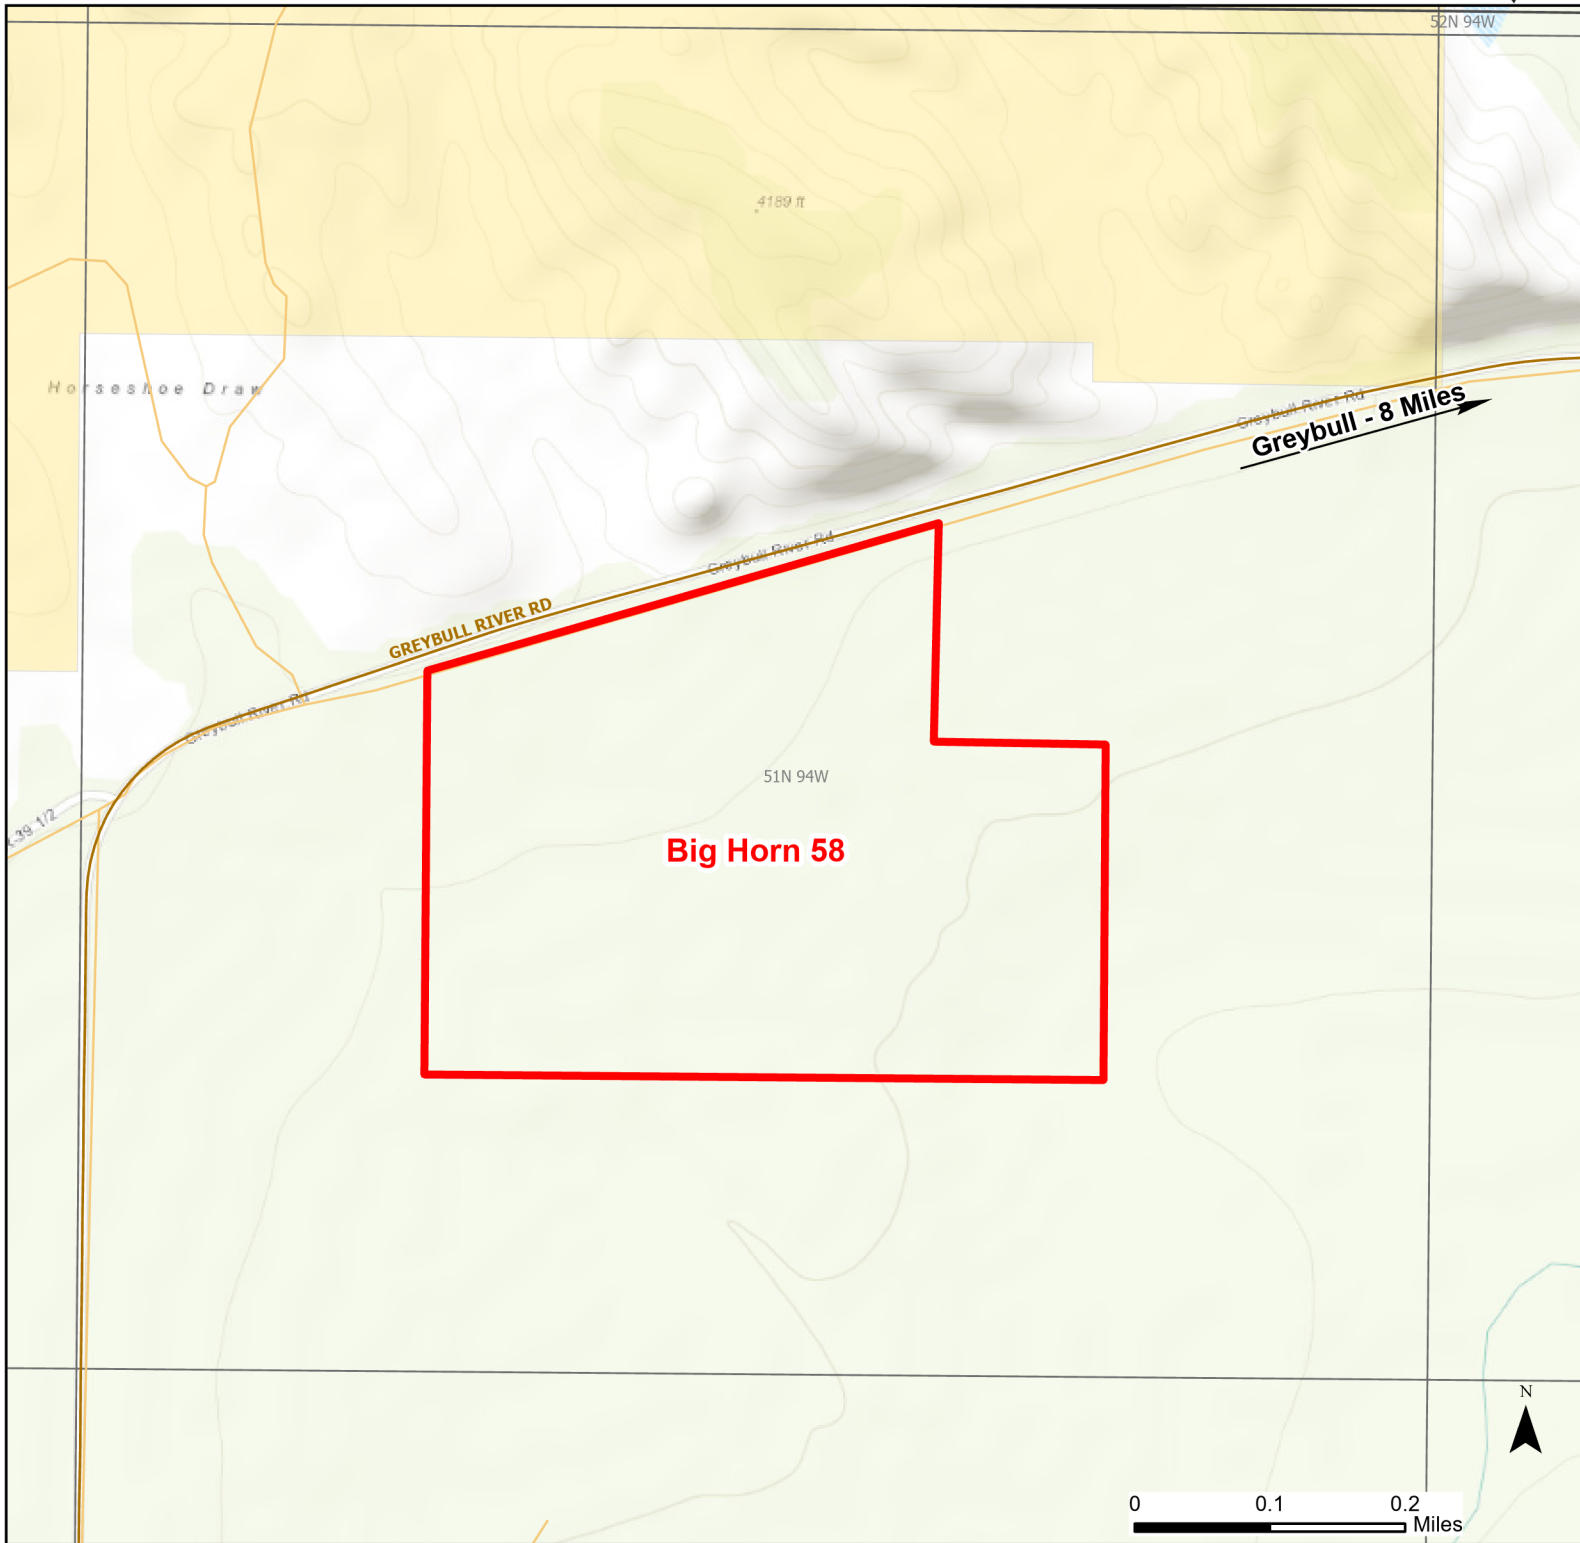

Big Horn 58 Walk-in Hunting Area

Access Dates:
09/01 - 02/28
2023 Hunt Season

Parking	Closed Road	Boundary	Limited Range Weapons and Archery	State
Coupon Box	Roads	Archery Only	Other	DOD
Road Closed	County Boundaries	CLOSED		BLM
Open Road				Wyoming Game & Fish Dept.
Special Conditions Apply				Forest Service
				Private

Species allowed to hunt: Waterfowl, Sandhill Crane, Doves, Rabbit, Deer, Elk

Rules: Portable blinds may be used on a daily basis. Blinds must have owner's name and contact info affixed and may not be left in the field overnight. Crow hunting allowed during open season.

This map is for visual use, assistance and general location only, does not represent a survey, and is not to be used for legal conveyance. Hunt Area boundaries are approximate, consult Game and Fish Hunting Regulations for descriptions and restrictions. Access to these private lands for any commercial activity must be gained by contacting the individual landowner(s) directly.