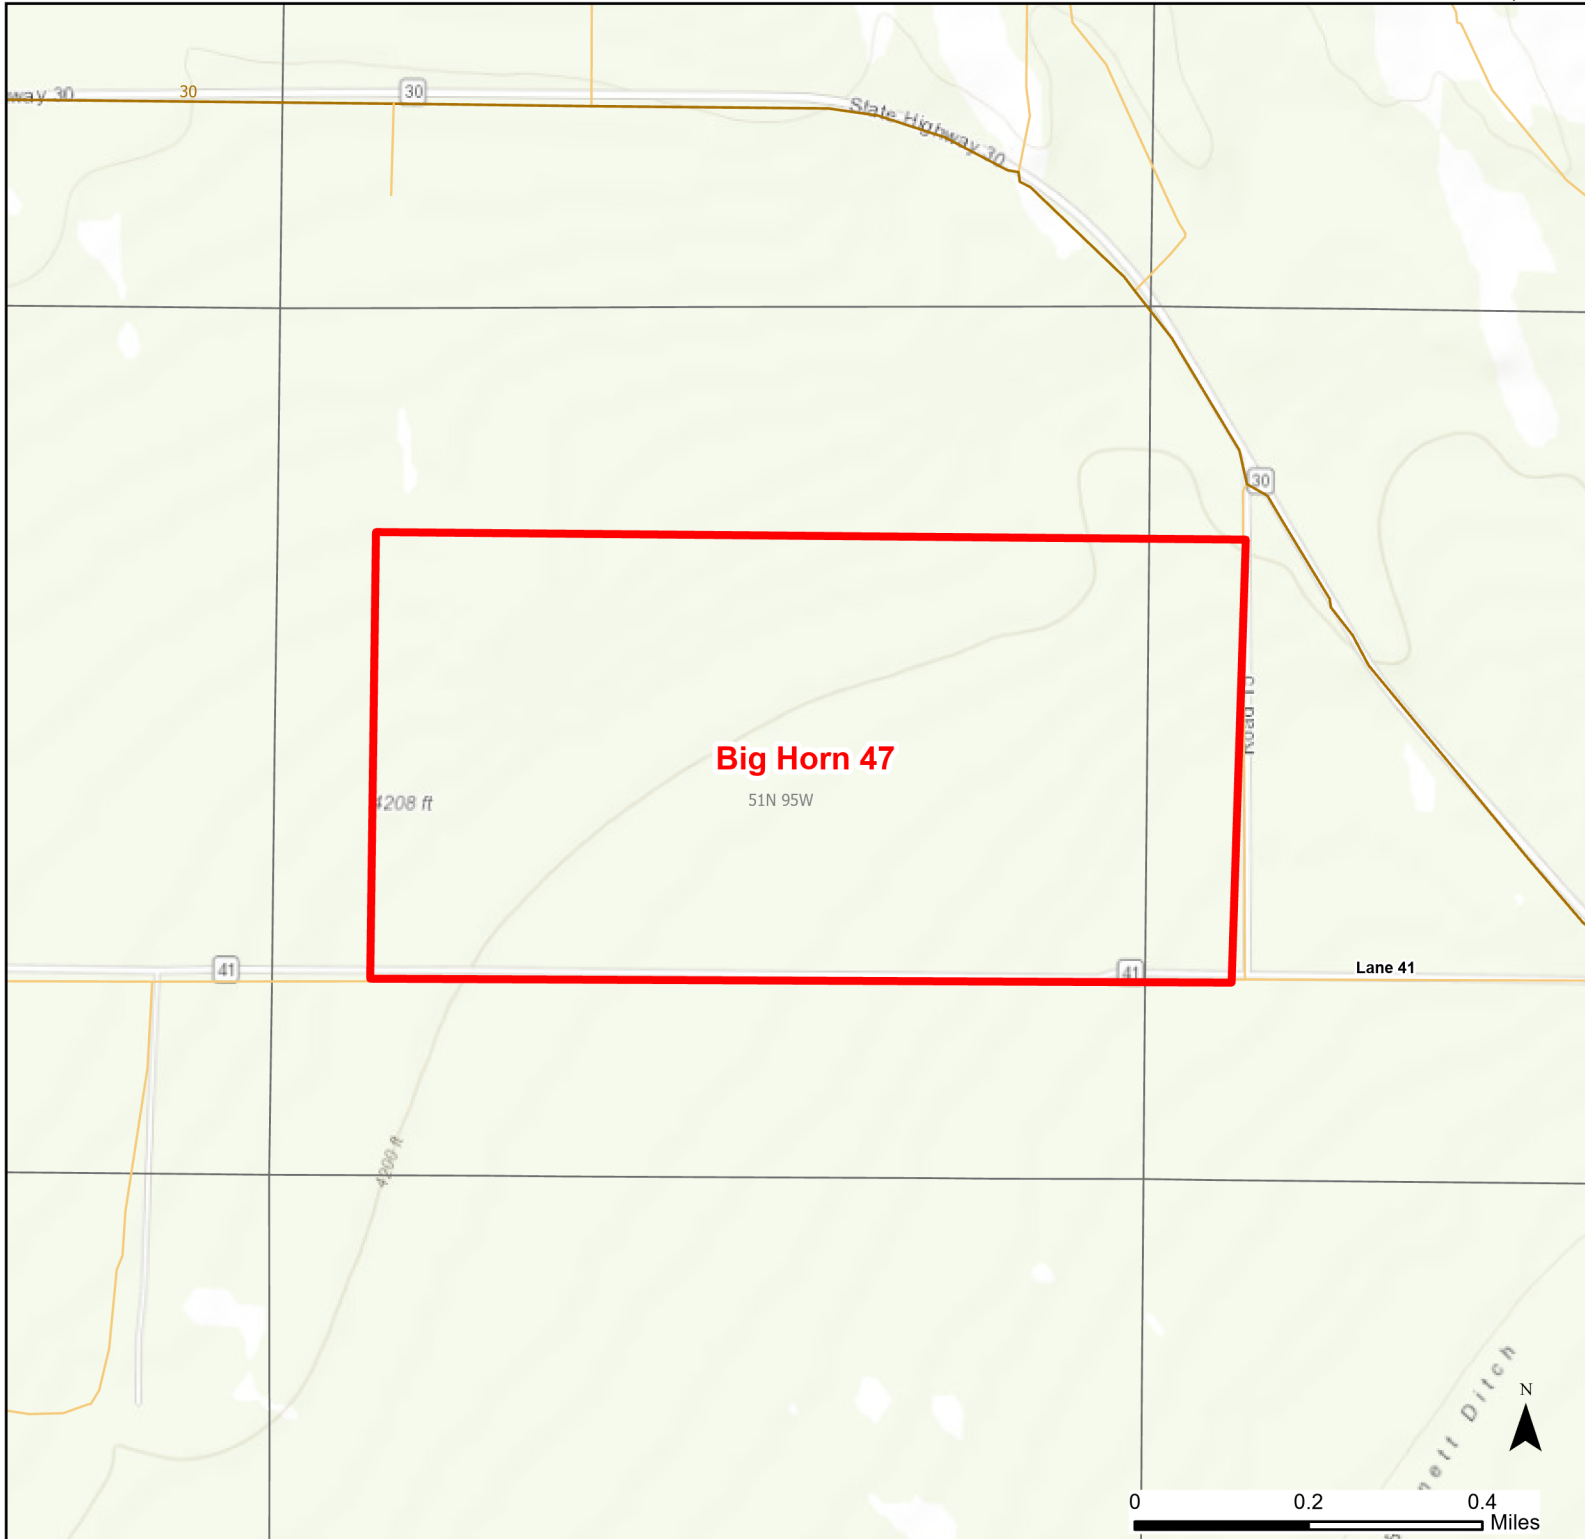

Big Horn 47 Walk-in Hunting Area

Access Dates:
08/15 - 05/31
2023 Hunt Season

Parking	Closed Road	Boundary	Limited Range Weapons and Archery	State
Coupon Box	Roads	Archery Only	Other	DOD
Road Closed	County Boundaries	CLOSED		BLM
Open Road				Wyoming Game & Fish Dept.
Special Conditions Apply				Forest Service
				Private

This map is for visual use, assistance and general location only, does not represent a survey, and is not to be used for legal conveyance. Hunt Area boundaries are approximate, consult Game and Fish Hunting Regulations for descriptions and restrictions. Access to these private lands for any commercial activity must be gained by contacting the individual landowner(s) directly.