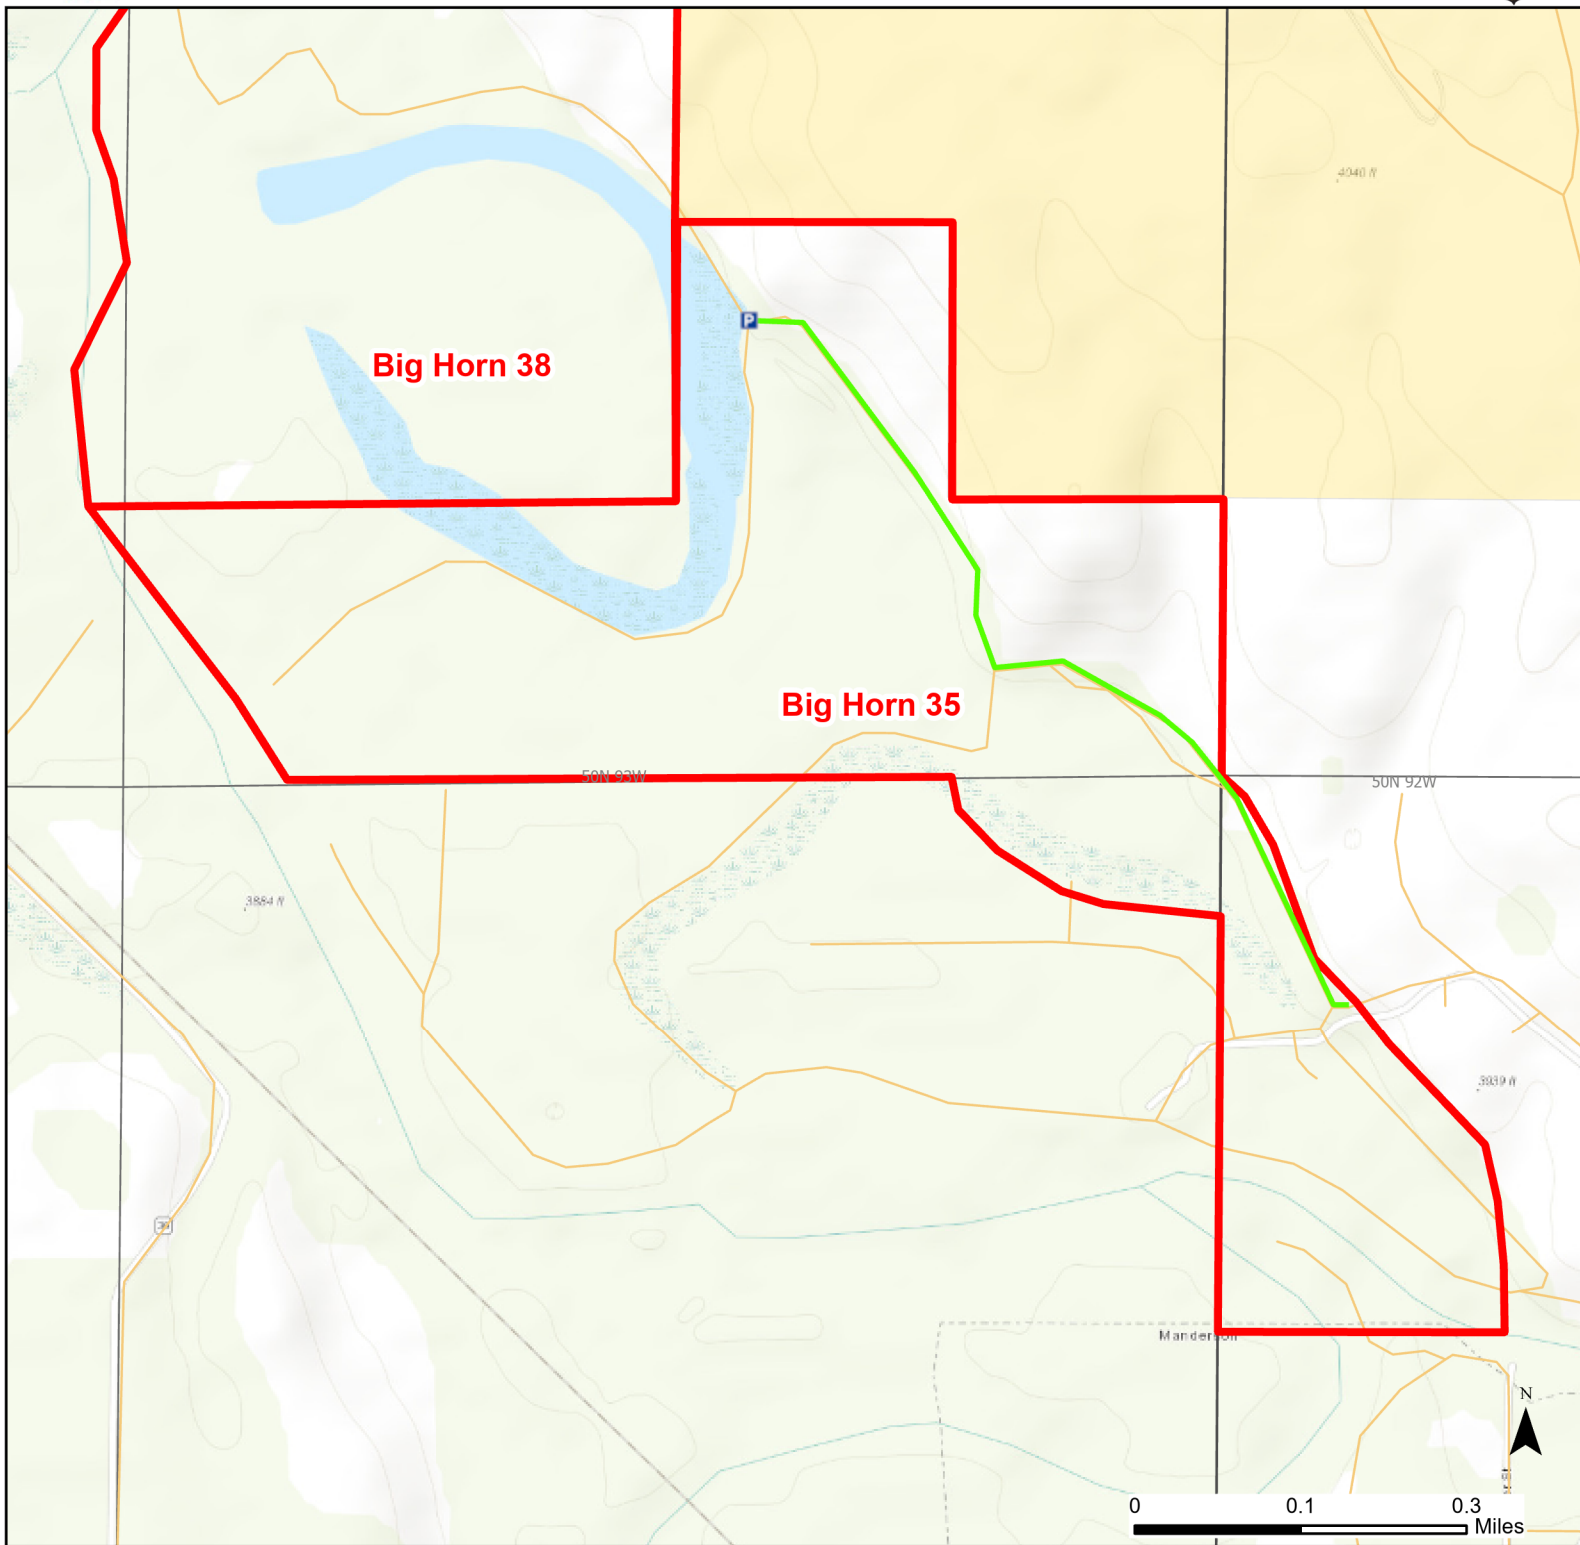

Big Horn 35 Walk-in Hunting Area

Access Dates:
08/15 - 02/28
2023 Hunt Season

Parking	Closed Road	Boundary	Limited Range Weapons and Archery	State
Coupon Box	Roads	Archery Only	Other	DOD
Road Closed	County Boundaries	CLOSED		BLM
Open Road				Wyoming Game & Fish Dept.
Special Conditions Apply				Forest Service
				Private

Species allowed to hunt: Waterfowl, Pheasant, Sandhill Crane, Doves, Partridge, Rabbit, Antelope, Deer

Rules: Portable blinds may be used on a daily basis. Blinds must have owner's name and contact info affixed and may not be left in the field overnight. Motorized vehicle access limited to designated roads only. Designated roads are marked with a white arrow.

This map is for visual use, assistance and general location only, does not represent a survey, and is not to be used for legal conveyance. Hunt Area boundaries are approximate, consult Game and Fish Hunting Regulations for descriptions and restrictions. Access to these private lands for any commercial activity must be gained by contacting the individual landowner(s) directly.