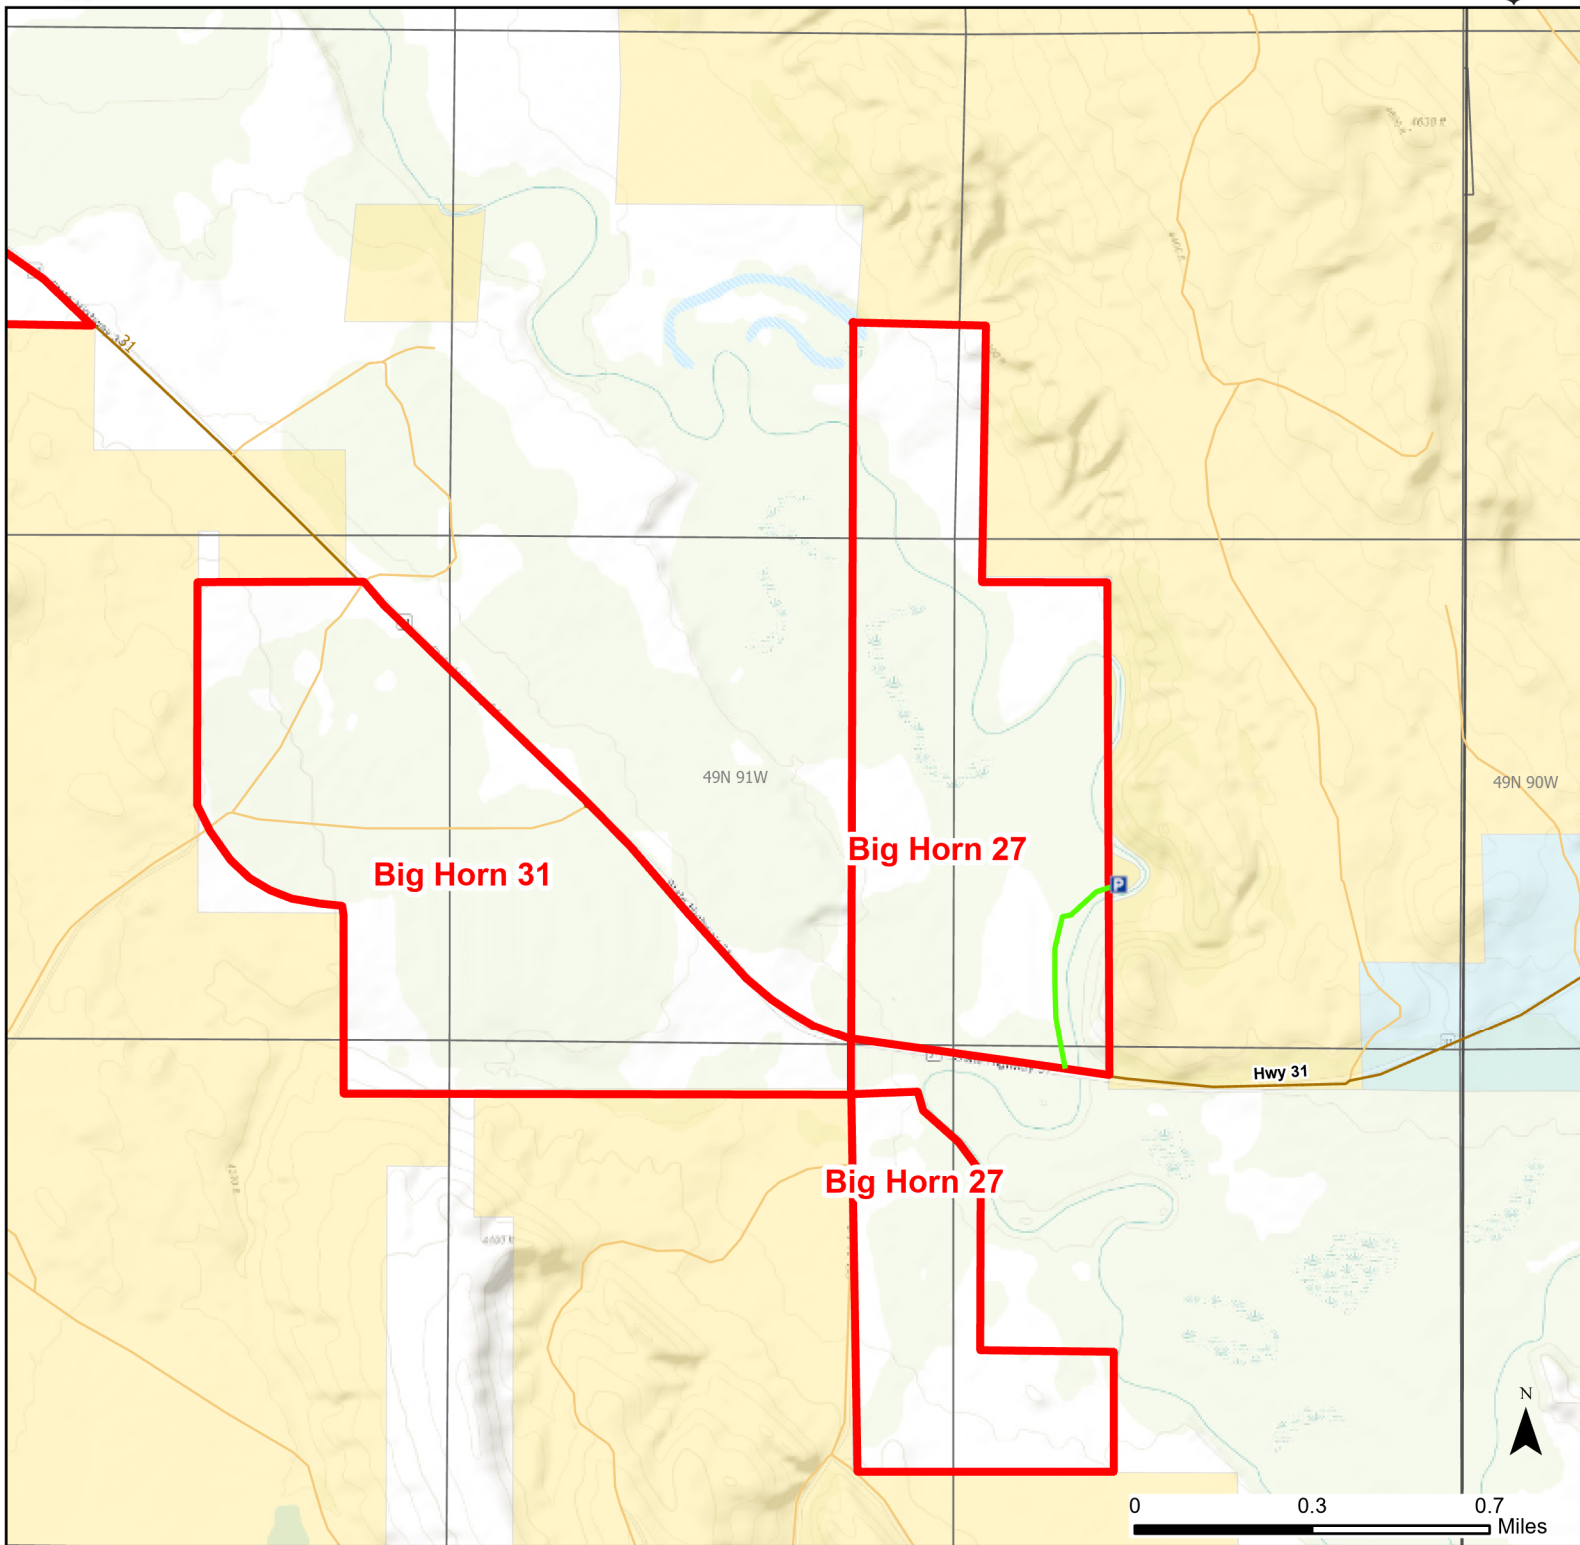

# Big Horn 27 Walk-in Hunting Area

Access Dates:  
08/15 - 05/31  
2023 Hunt Season

Parking	Closed Road	Boundary	Limited Range Weapons and Archery	State
Coupon Box	Roads	Archery Only	Other	DOD
Road Closed	County Boundaries	CLOSED		BLM
Open Road				Wyoming Game & Fish Dept.
Special Conditions Apply				Forest Service
				Private

Species allowed to hunt: Waterfowl, Pheasant, Doves, Partridge, Turkey, Rabbit, Antelope, Deer

Rules: All vehicles must park in designated parking areas only. Portable blinds may be used on a daily basis. Blinds must have owner's name and contact info affixed and may not be left in the field overnight. Motorized vehicle access limited to designated roads only. Designated roads are marked with a white arrow.

This map is for visual use, assistance and general location only, does not represent a survey, and is not to be used for legal conveyance. Hunt Area boundaries are approximate, consult Game and Fish Hunting Regulations for descriptions and restrictions. Access to these private lands for any commercial activity must be gained by contacting the individual landowner(s) directly.