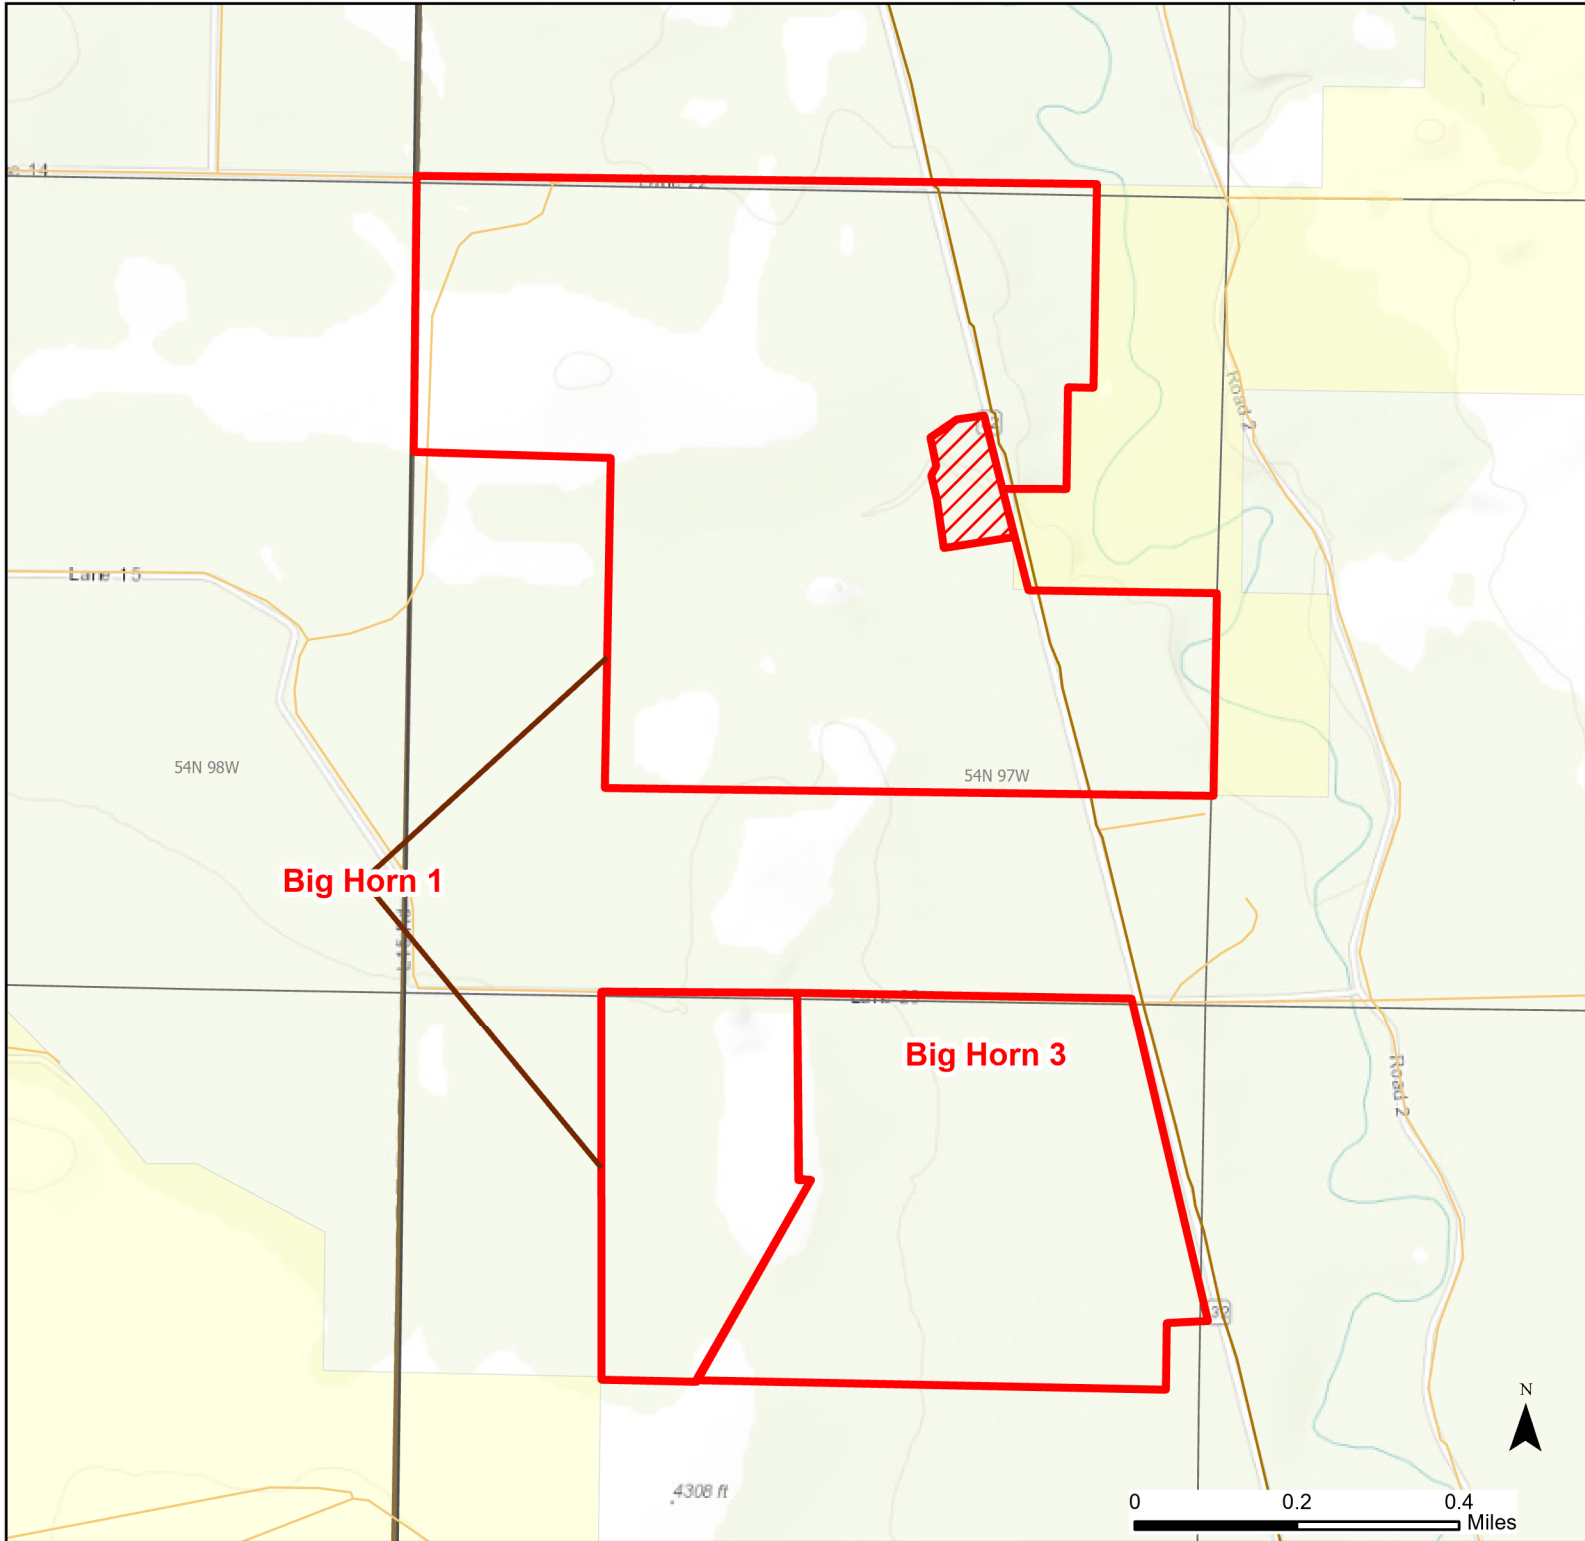

# Big Horn 1 Walk-in Hunting Area

Access Dates:  
08/15 - 12/15  
2023 Hunt Season

Parking	Closed Road	Boundary	Limited Range Weapons and Archery	State
Coupon Box	Roads	Archery Only	Other	DOD
Road Closed	County Boundaries			BLM
Open Road				Wyoming Game & Fish Dept.
Special Conditions Apply			CLOSED	Forest Service
				Private

Species allowed to hunt: Antelope, Deer

Rules:

This map is for visual use, assistance and general location only, does not represent a survey, and is not to be used for legal conveyance. Hunt Area boundaries are approximate, consult Game and Fish Hunting Regulations for descriptions and restrictions. Access to these private lands for any commercial activity must be gained by contacting the individual landowner(s) directly.