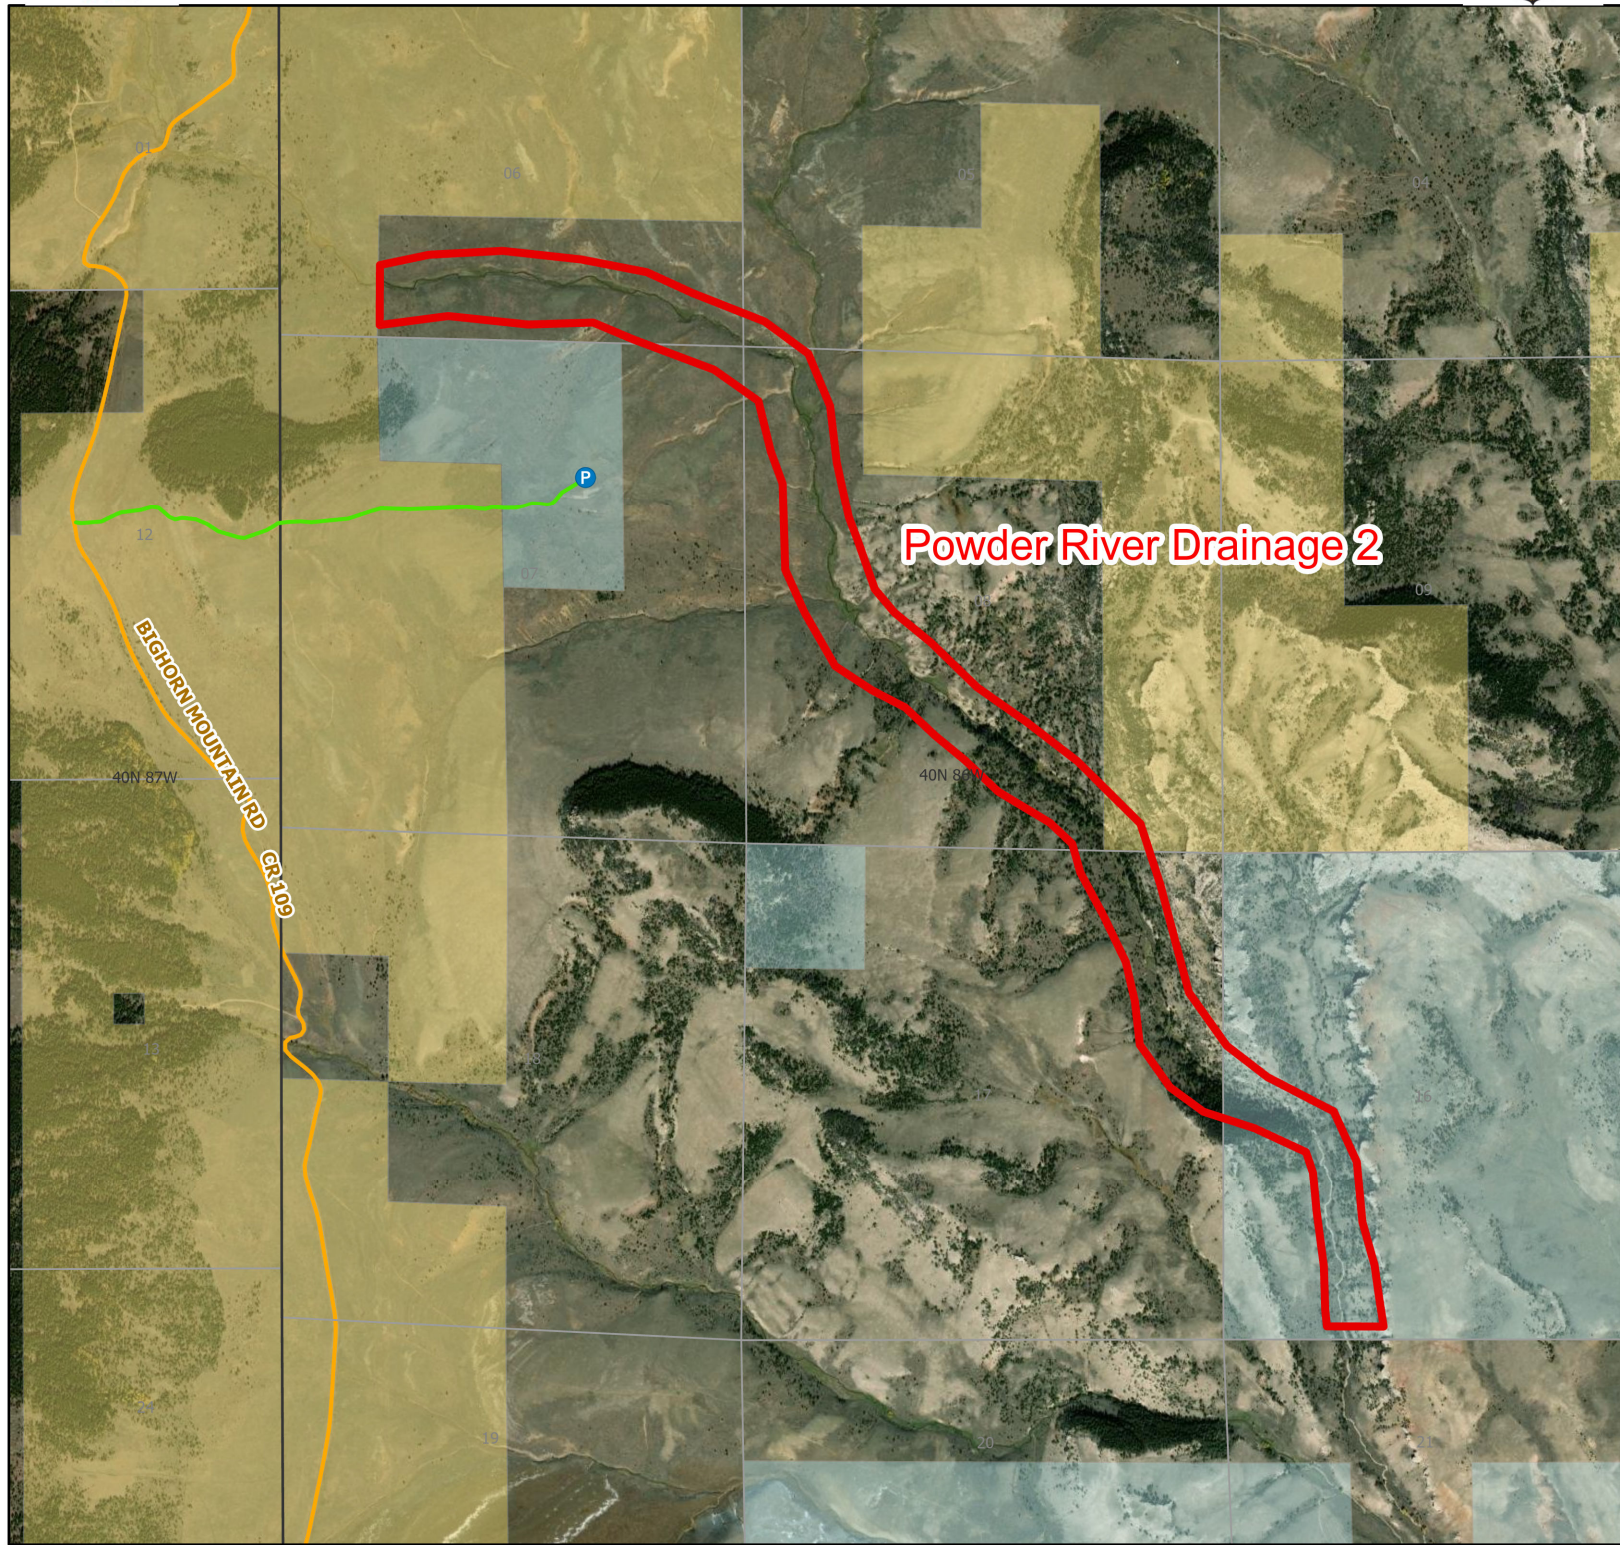

Powder River 2 Walk-In Fishing Area

Powder River Drainage 2

- | | | | | | |
|-------------|--------------|----------|--------|----------------|---------------------------|
| Parking | Access Roads | Boundary | CLOSED | State | DOD |
| Boat Ramp | Roads | | | BLM | Wyoming Game & Fish Dept. |
| Road Closed | | | | Forest Service | Private |

Water Name: North Fork Buffalo Creek

2024 Fish Season
Access Dates: 02/01 - 09/03

Species Available: Brook Trout

Special Restrictions: All vehicles must park in designated parking areas only. Motorized vehicle access limited to designated roads only. Designated roads are marked with a white arrow.

This map is for visual use, assistance and general location only, does not represent a survey, and is not to be used for legal conveyance. Area boundaries are approximate and can change. Signs will mark the actual access boundaries.