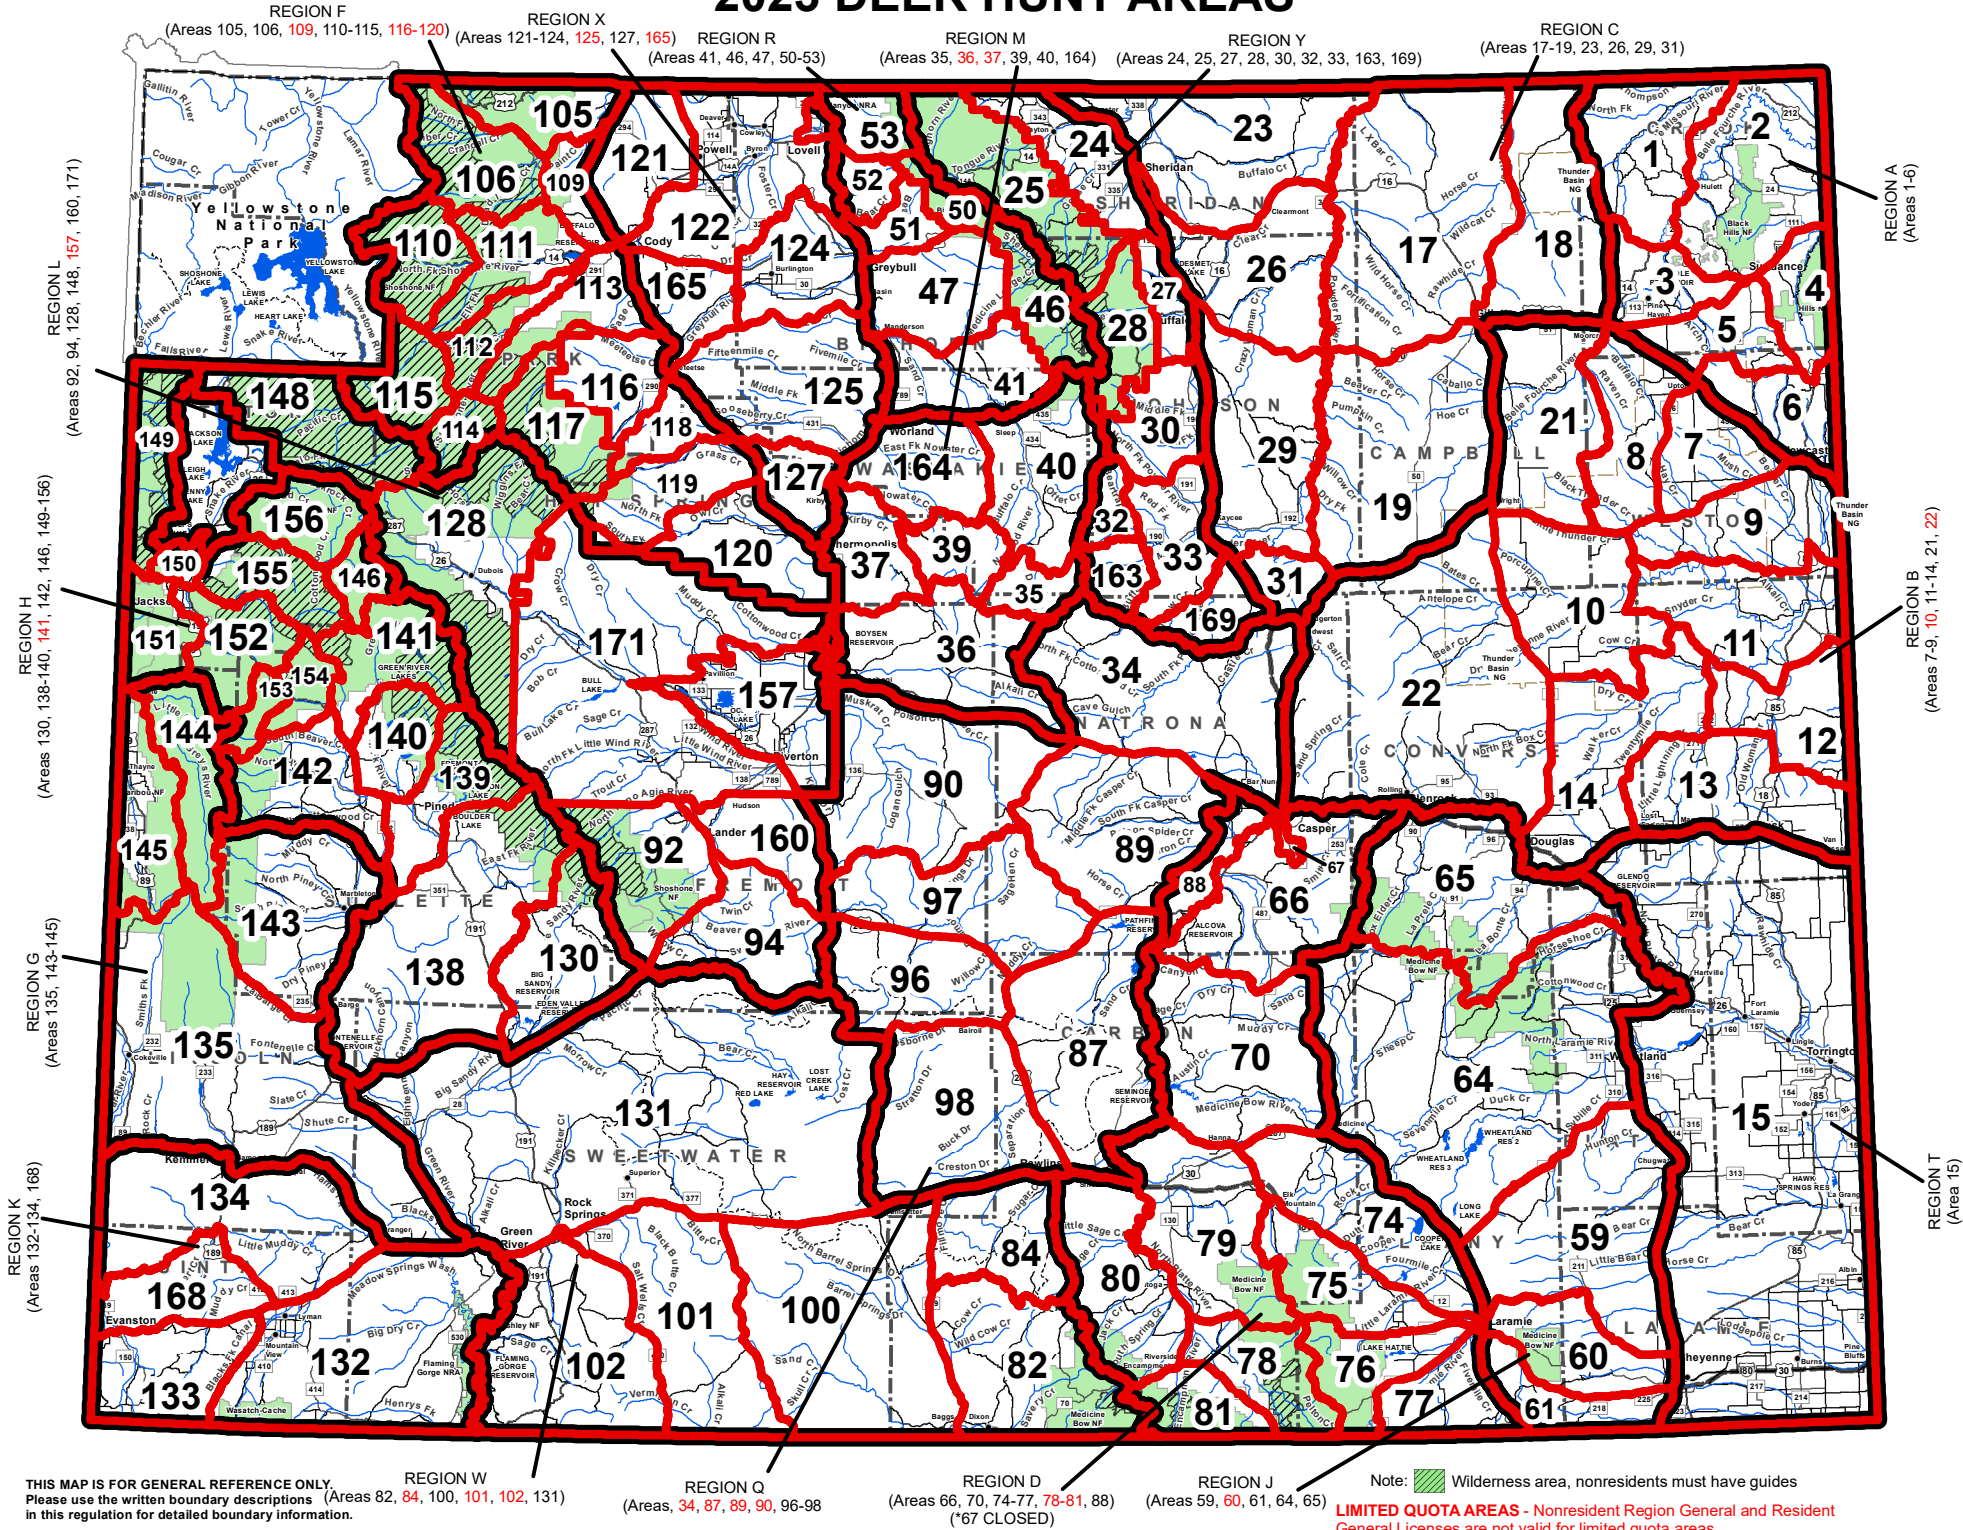

2023 DEER HUNT AREAS

THIS MAP IS FOR GENERAL REFERENCE ONLY. Please use the written boundary descriptions in this regulation for detailed boundary information.

REGION W
(Areas 82, 84, 100, 101, 102, 131)

REGION Q
(Areas, 34, 87, 89, 90, 96-98)

REGION D
(Areas 66, 70, 74-77, 78-81, 88) (*67 CLOSED)

REGION J
(Areas 59, 60, 61, 64, 65)

Note: Wilderness area, nonresidents must have guides

LIMITED QUOTA AREAS - Nonresident Region General and Resident General Licenses are not valid for limited quota areas.