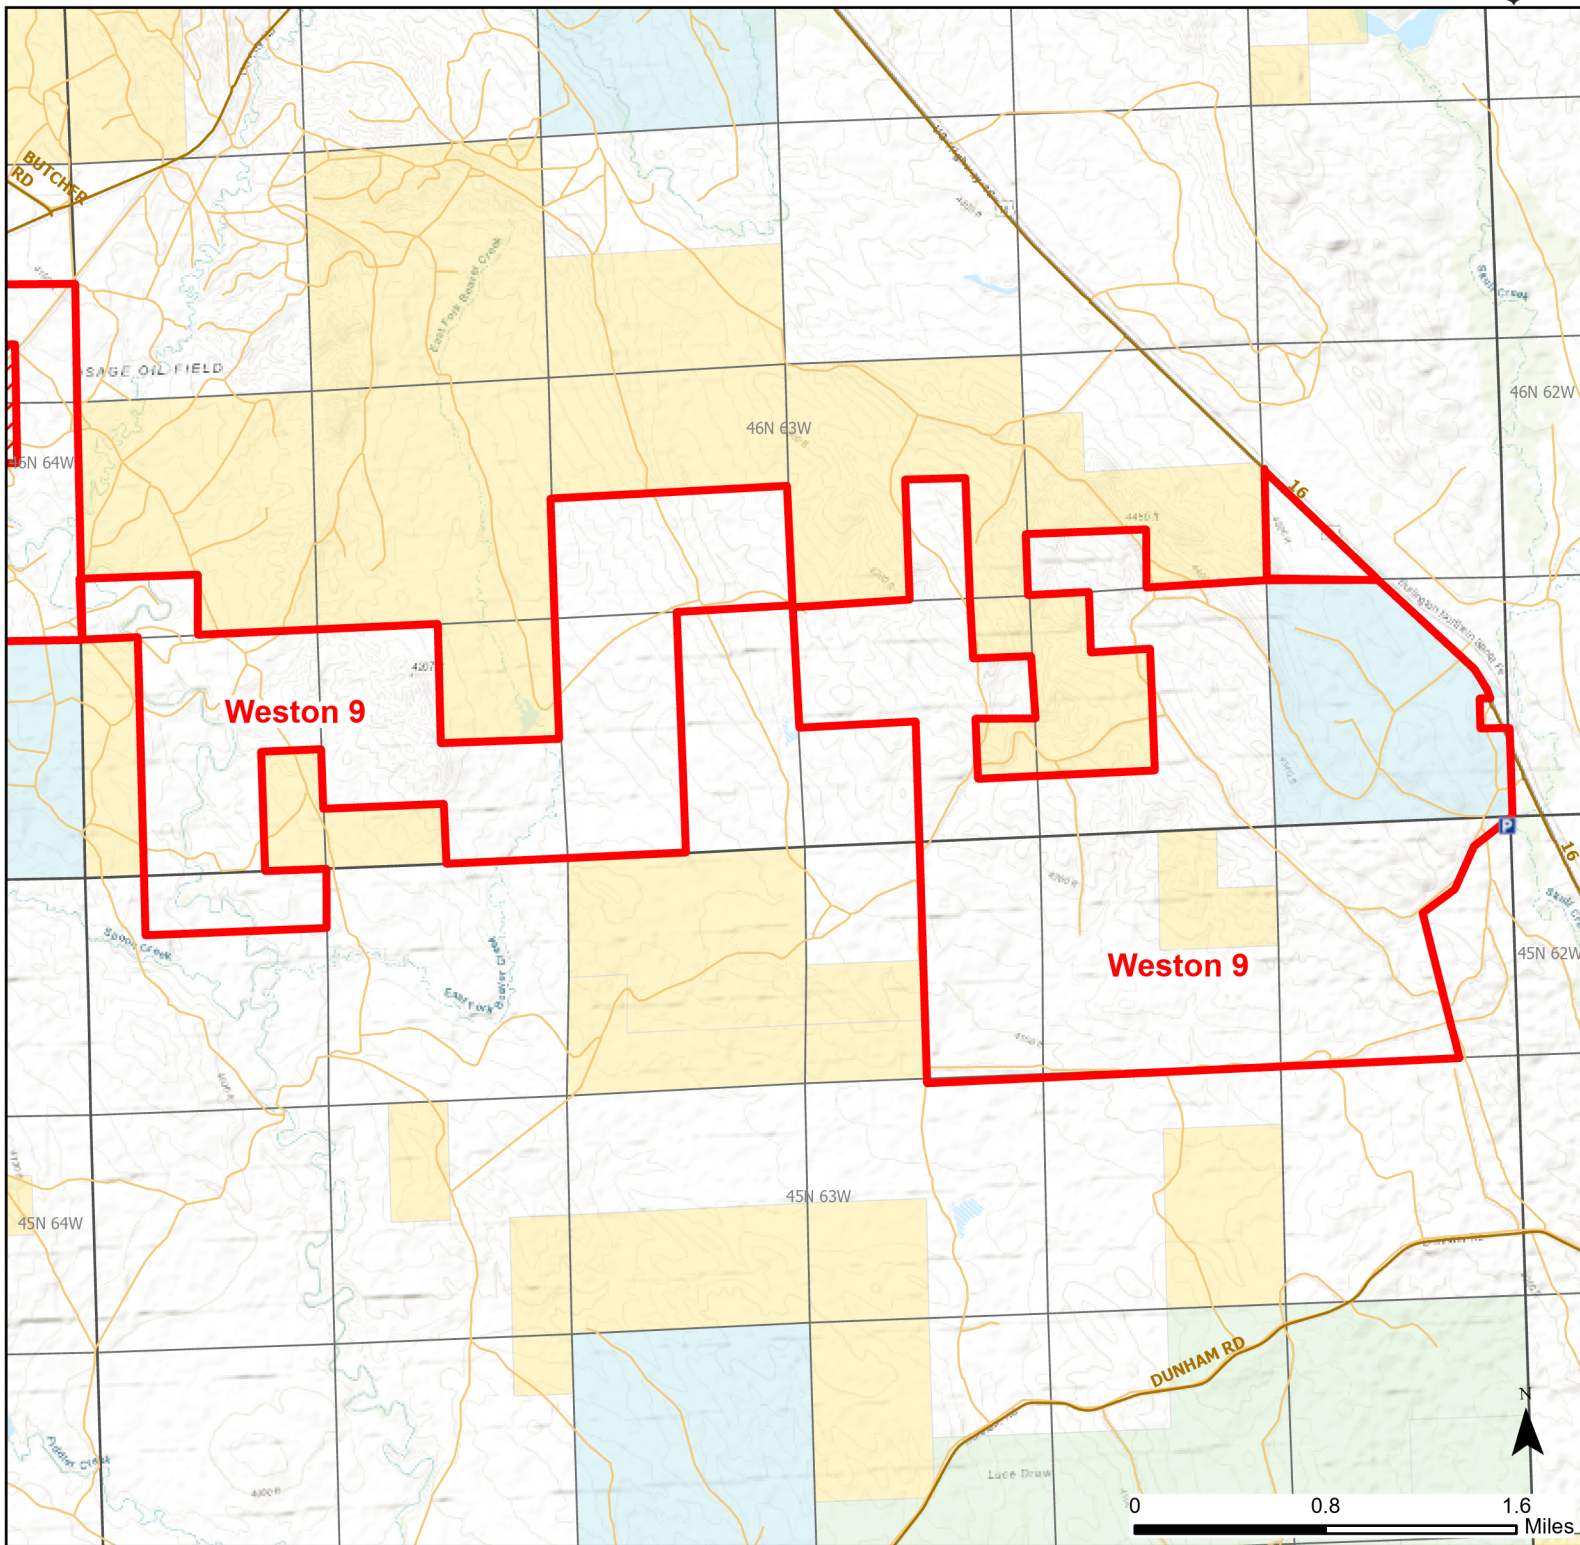

Weston 9 Walk-in Hunting Area

Access Dates:
08/15 - 10/15
2023 Hunt Season

Parking	Closed Road	Boundary	Limited Range Weapons and Archery	State
Coupon Box	Roads	Archery Only	Other	DOD
Road Closed	County Boundaries		CLOSED	BLM
Open Road				Wyoming Game & Fish Dept.
Special Conditions Apply				Forest Service
				Private

Species allowed to hunt: Antelope, Deer

Rules: State lands are enrolled in this Walk-in Area. All access restrictions apply.

This map is for visual use, assistance and general location only, does not represent a survey, and is not to be used for legal conveyance. Hunt Area boundaries are approximate, consult Game and Fish Hunting Regulations for descriptions and restrictions. Access to these private lands for any commercial activity must be gained by contacting the individual landowner(s) directly.