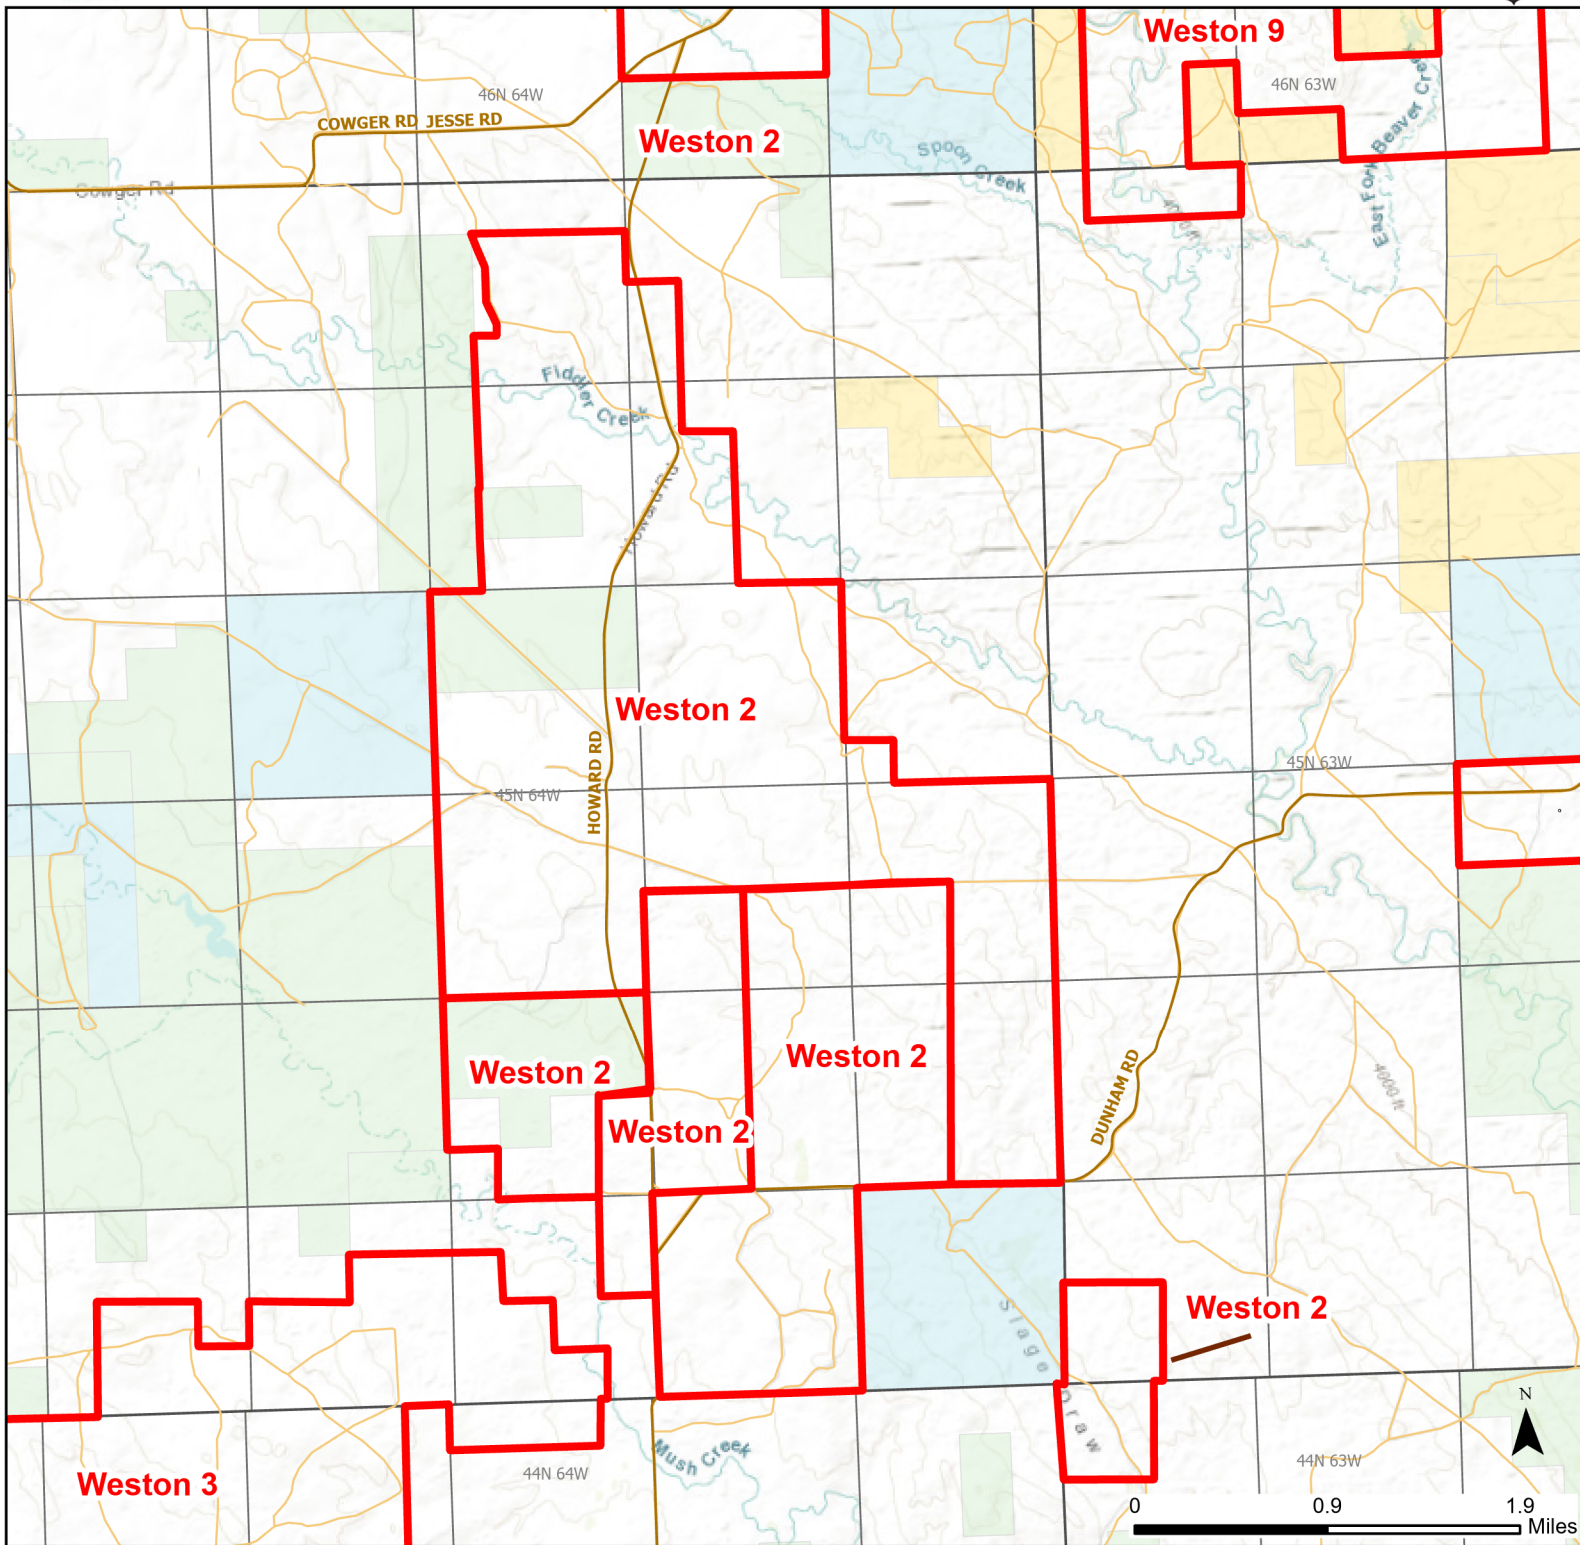

Weston 2 Walk-in Hunting Area

Access Dates:
08/15 - 10/15
2023 Hunt Season

Parking	Closed Road	Boundary	Limited Range Weapons and Archery	State
Coupon Box	Roads	County Boundaries	Other	DOD
Road Closed	Open Road	Archery Only	CLOSED	BLM
Special Conditions Apply				Wyoming Game & Fish Dept.
				Forest Service
				Private

Species allowed to hunt: Antelope, Deer

Rules:

This map is for visual use, assistance and general location only, does not represent a survey, and is not to be used for legal conveyance. Hunt Area boundaries are approximate, consult Game and Fish Hunting Regulations for descriptions and restrictions. Access to these private lands for any commercial activity must be gained by contacting the individual landowner(s) directly.