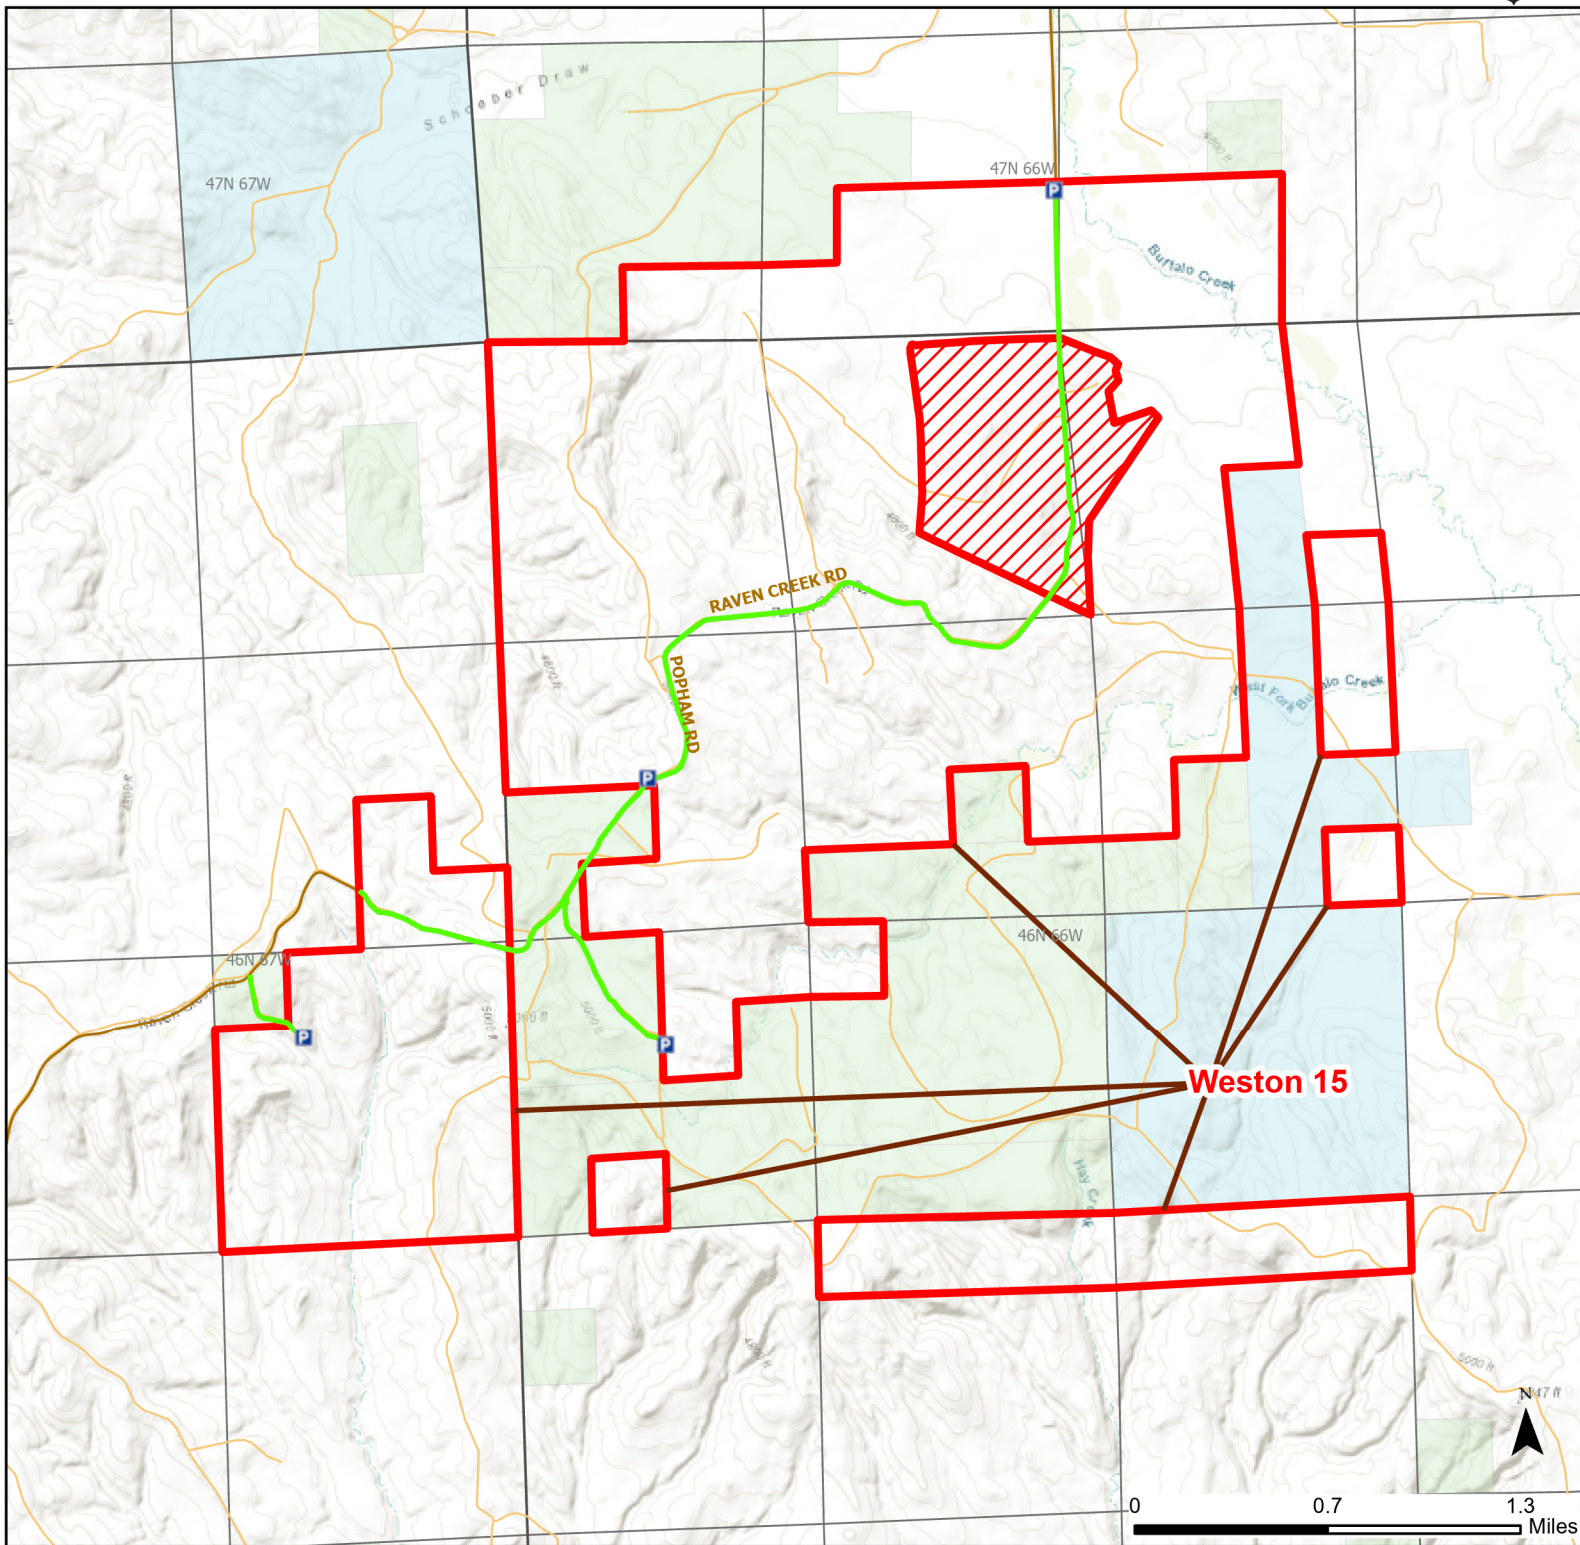

Weston 15 Walk-in Hunting Area

Access Dates:
08/15 - 10/31
2023 Hunt Season

Parking	Closed Road	Boundary	Limited Range Weapons and Archery	State
Coupon Box	Roads	County Boundaries	Archery Only	DOD
Road Closed	Open Road	Archery Only	Other	BLM
Special Conditions Apply			CLOSED	Wyoming Game & Fish Dept.
				Forest Service
				Private

Species allowed to hunt: Antelope, Deer, Elk

Rules: Motorized vehicle access limited to designated roads only. Designated roads are marked with a white arrow. All vehicles must park in designated parking areas only. Please deposit landowner coupons in containers provided on this Walk-in Area. Coyote hunting allowed during daylight hours only. Do not drive on roads that are wet or muddy, coyote hunting allowed only during antelope, deer, and elk seasons

This map is for visual use, assistance and general location only, does not represent a survey, and is not to be used for legal conveyance. Hunt Area boundaries are approximate, consult Game and Fish Hunting Regulations for descriptions and restrictions. Access to these private lands for any commercial activity must be gained by contacting the individual landowner(s) directly.